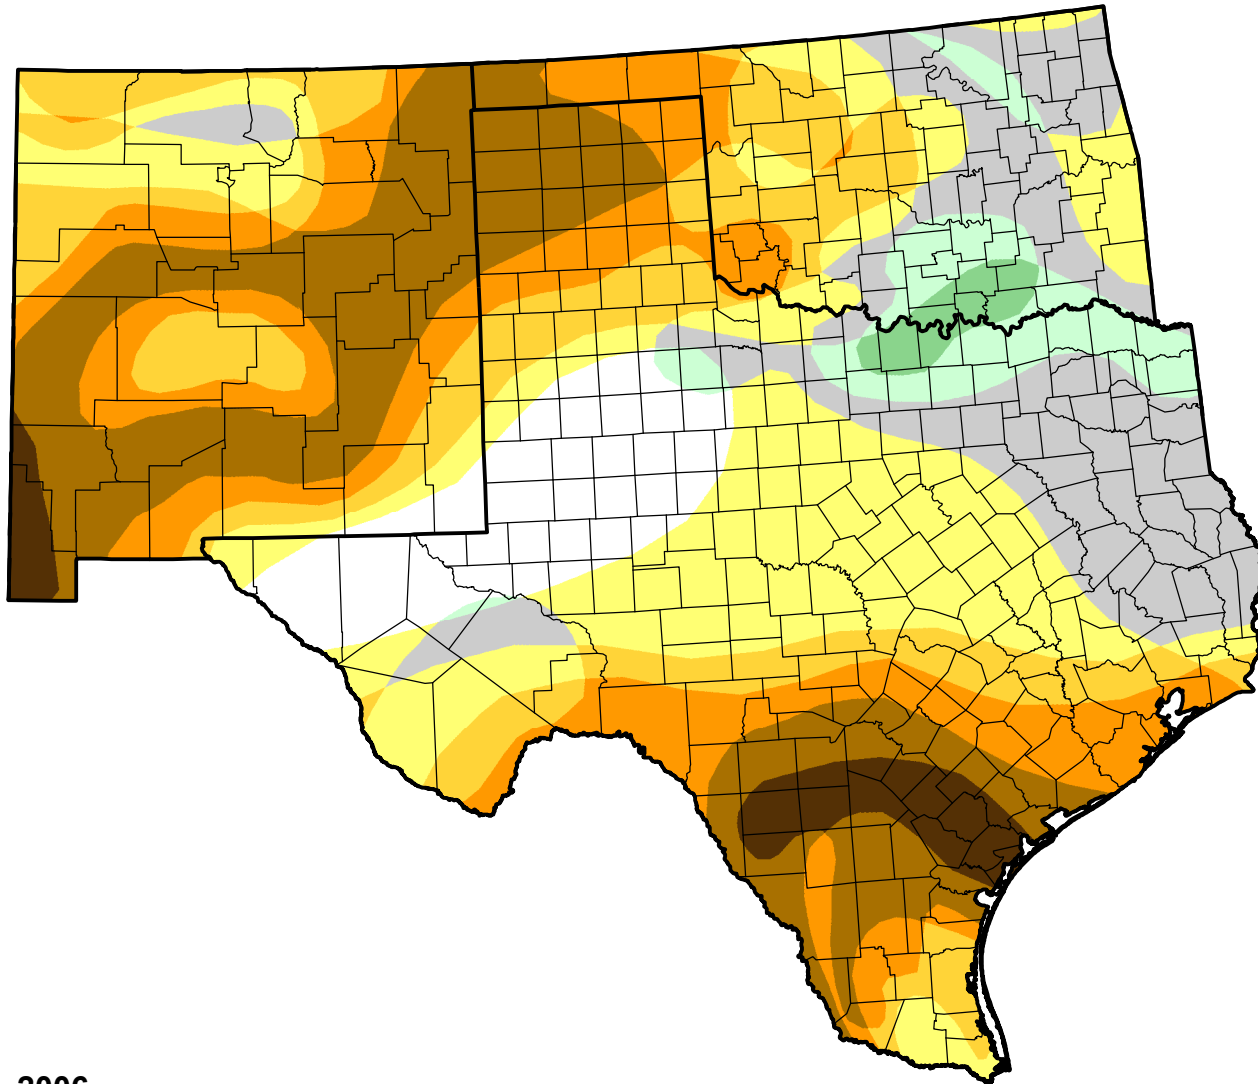

# U.S. Drought Monitor Class Change - Southern Plains RDEWS

52 Week

**May 16, 2006  
compared to  
May 19, 2005**

[droughtmonitor.unl.edu](http://droughtmonitor.unl.edu)

-  5 Class Degradation
-  4 Class Degradation
-  3 Class Degradation
-  2 Class Degradation
-  1 Class Degradation
-  No Change
-  1 Class Improvement
-  2 Class Improvement
-  3 Class Improvement
-  4 Class Improvement
-  5 Class Improvement