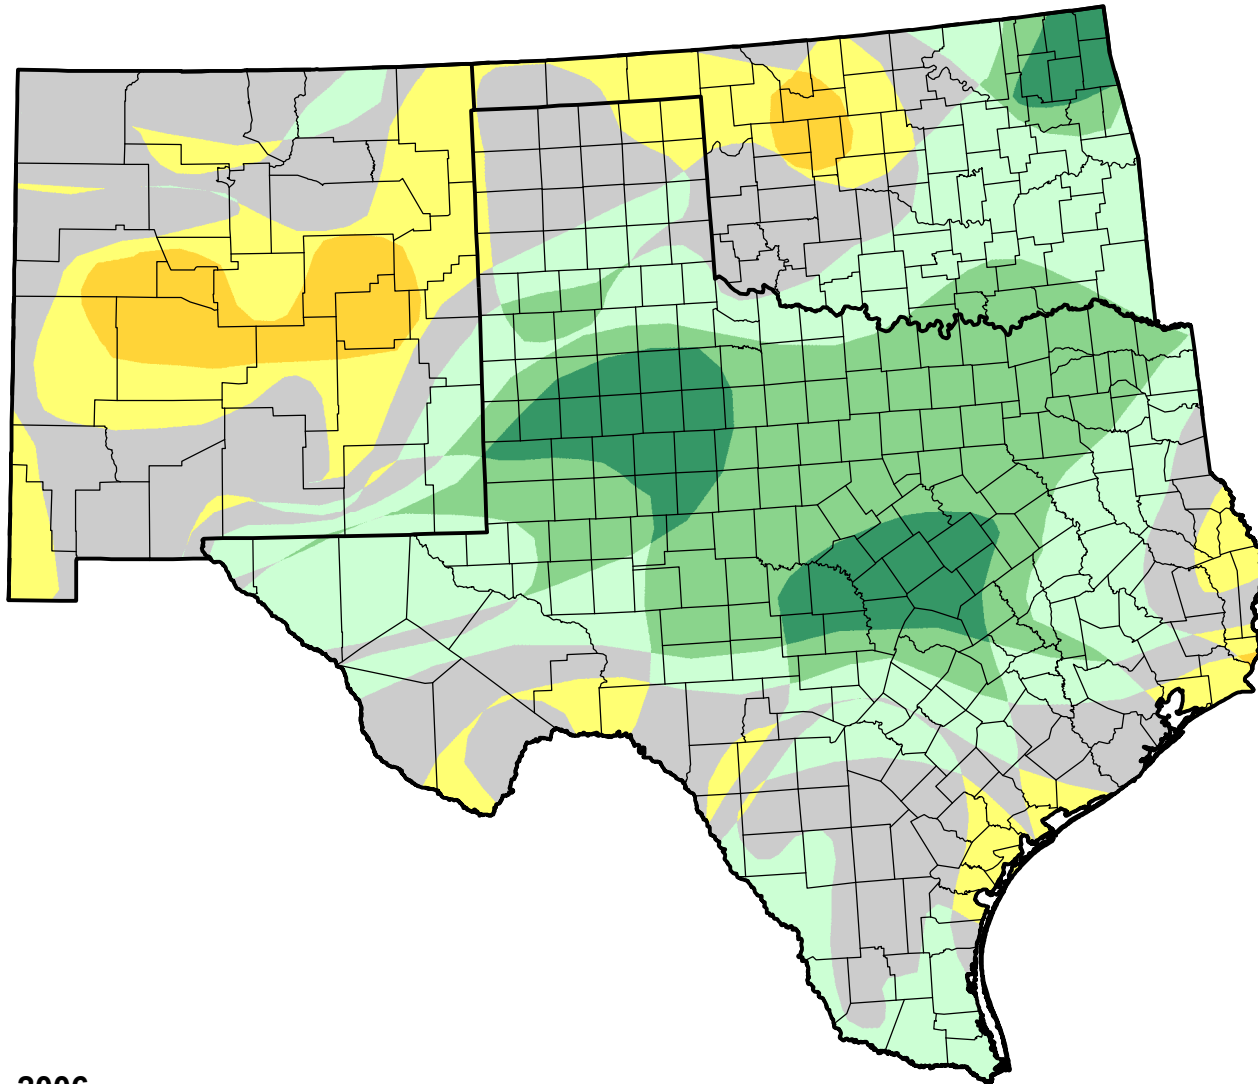

U.S. Drought Monitor Class Change - Southern Plains RDEWS

8 Week

May 16, 2006
compared to
March 23, 2006

droughtmonitor.unl.edu

- | | |
|---|---------------------|
|  | 5 Class Degradation |
|  | 4 Class Degradation |
|  | 3 Class Degradation |
|  | 2 Class Degradation |
|  | 1 Class Degradation |
|  | No Change |
|  | 1 Class Improvement |
|  | 2 Class Improvement |
|  | 3 Class Improvement |
|  | 4 Class Improvement |
|  | 5 Class Improvement |