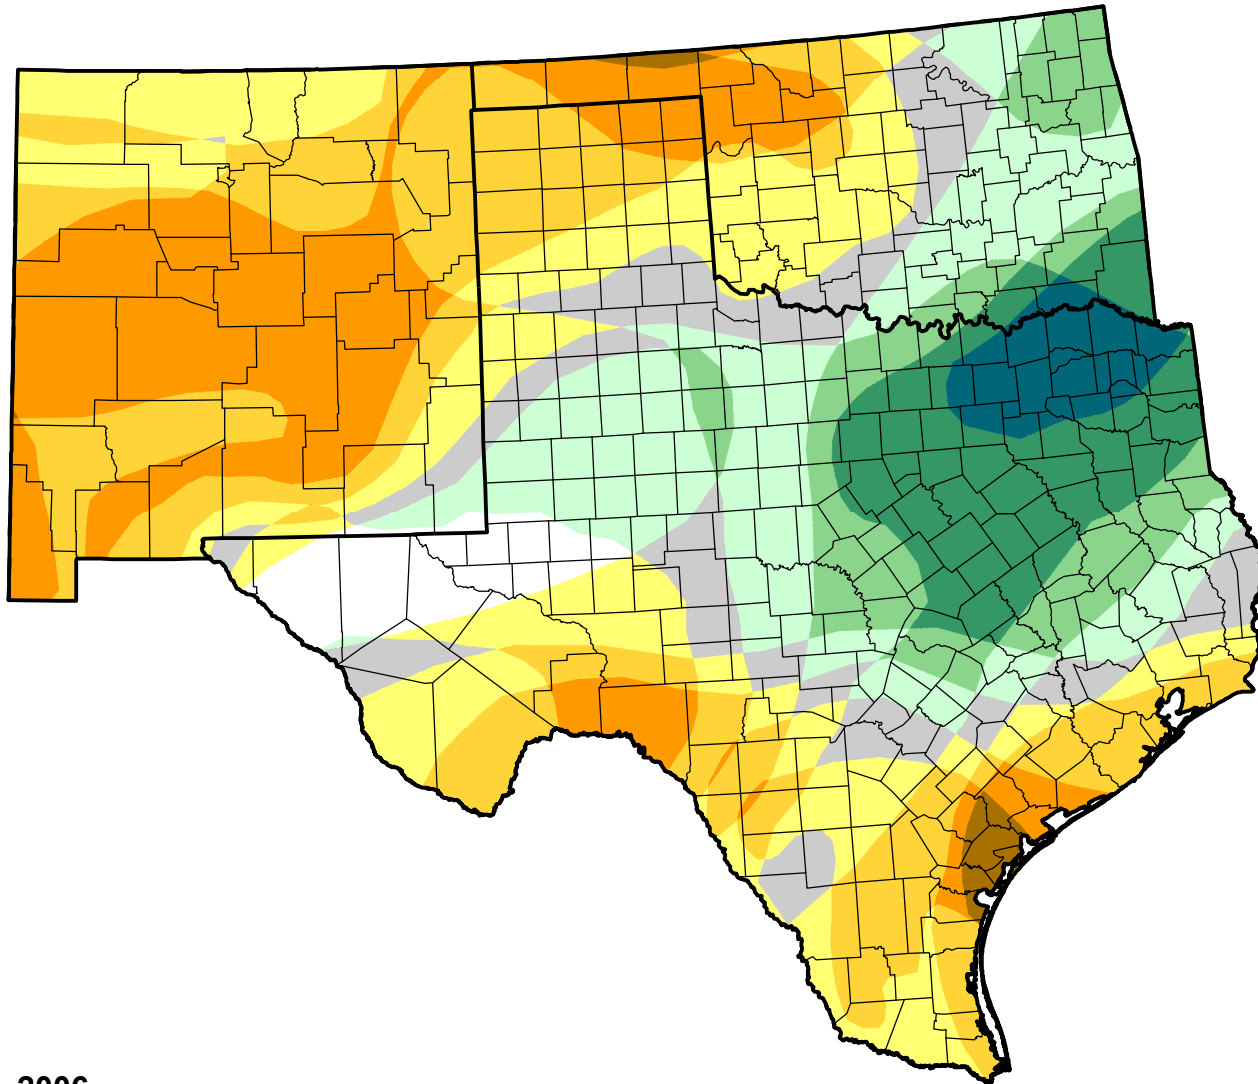

# U.S. Drought Monitor Class Change - Southern Plains RDEWS

Start of Calendar Year

May 16, 2006  
compared to  
January 5, 2006

[droughtmonitor.unl.edu](http://droughtmonitor.unl.edu)

-  5 Class Degradation
-  4 Class Degradation
-  3 Class Degradation
-  2 Class Degradation
-  1 Class Degradation
-  No Change
-  1 Class Improvement
-  2 Class Improvement
-  3 Class Improvement
-  4 Class Improvement
-  5 Class Improvement