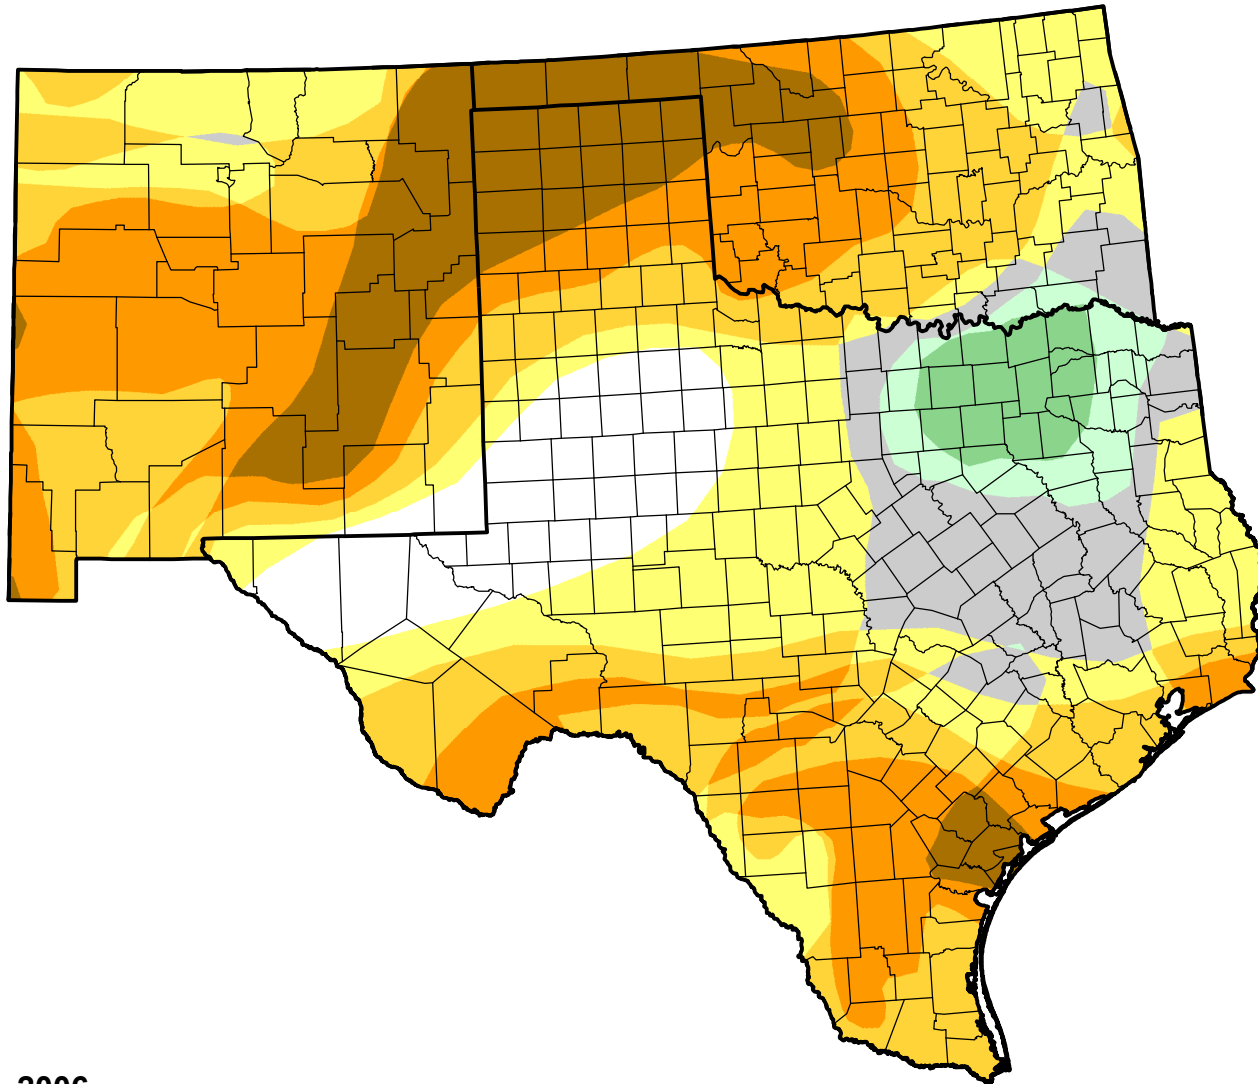

U.S. Drought Monitor Class Change - Southern Plains RDEWS

Start of Water Year

May 16, 2006
compared to
September 29, 2005

droughtmonitor.unl.edu

-  5 Class Degradation
-  4 Class Degradation
-  3 Class Degradation
-  2 Class Degradation
-  1 Class Degradation
-  No Change
-  1 Class Improvement
-  2 Class Improvement
-  3 Class Improvement
-  4 Class Improvement
-  5 Class Improvement