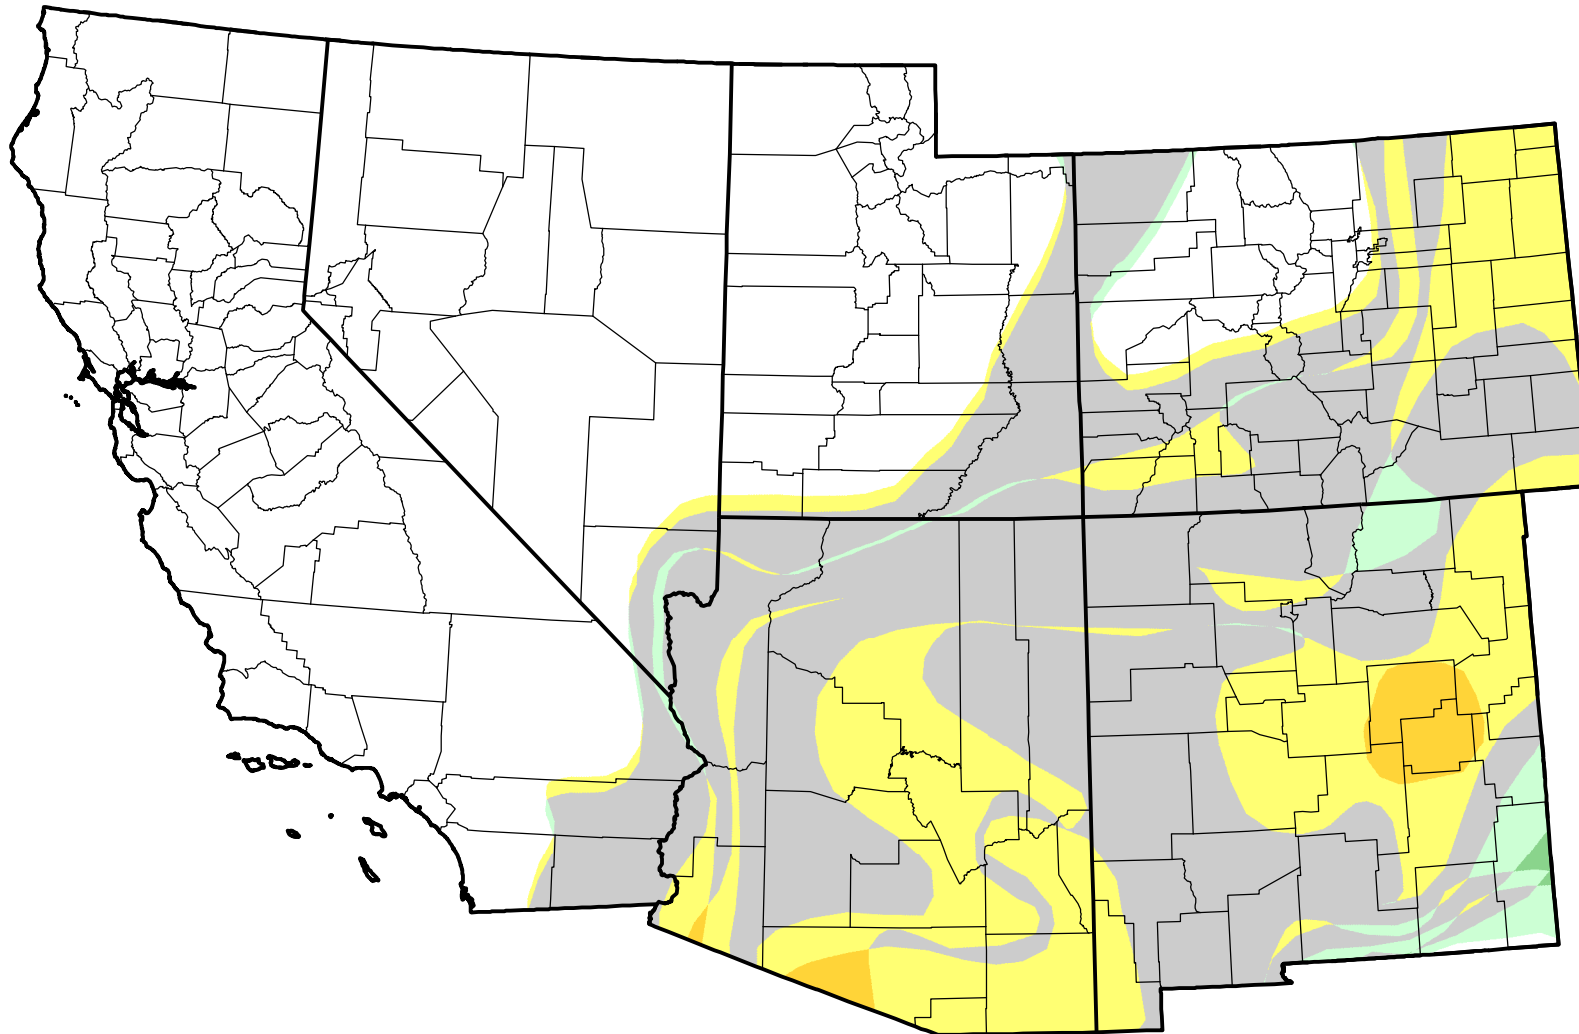

U.S. Drought Monitor Class Change - Southwest

4 Week

May 16, 2006
compared to
April 20, 2006

droughtmonitor.unl.edu

-  5 Class Degradation
-  4 Class Degradation
-  3 Class Degradation
-  2 Class Degradation
-  1 Class Degradation
-  No Change
-  1 Class Improvement
-  2 Class Improvement
-  3 Class Improvement
-  4 Class Improvement
-  5 Class Improvement