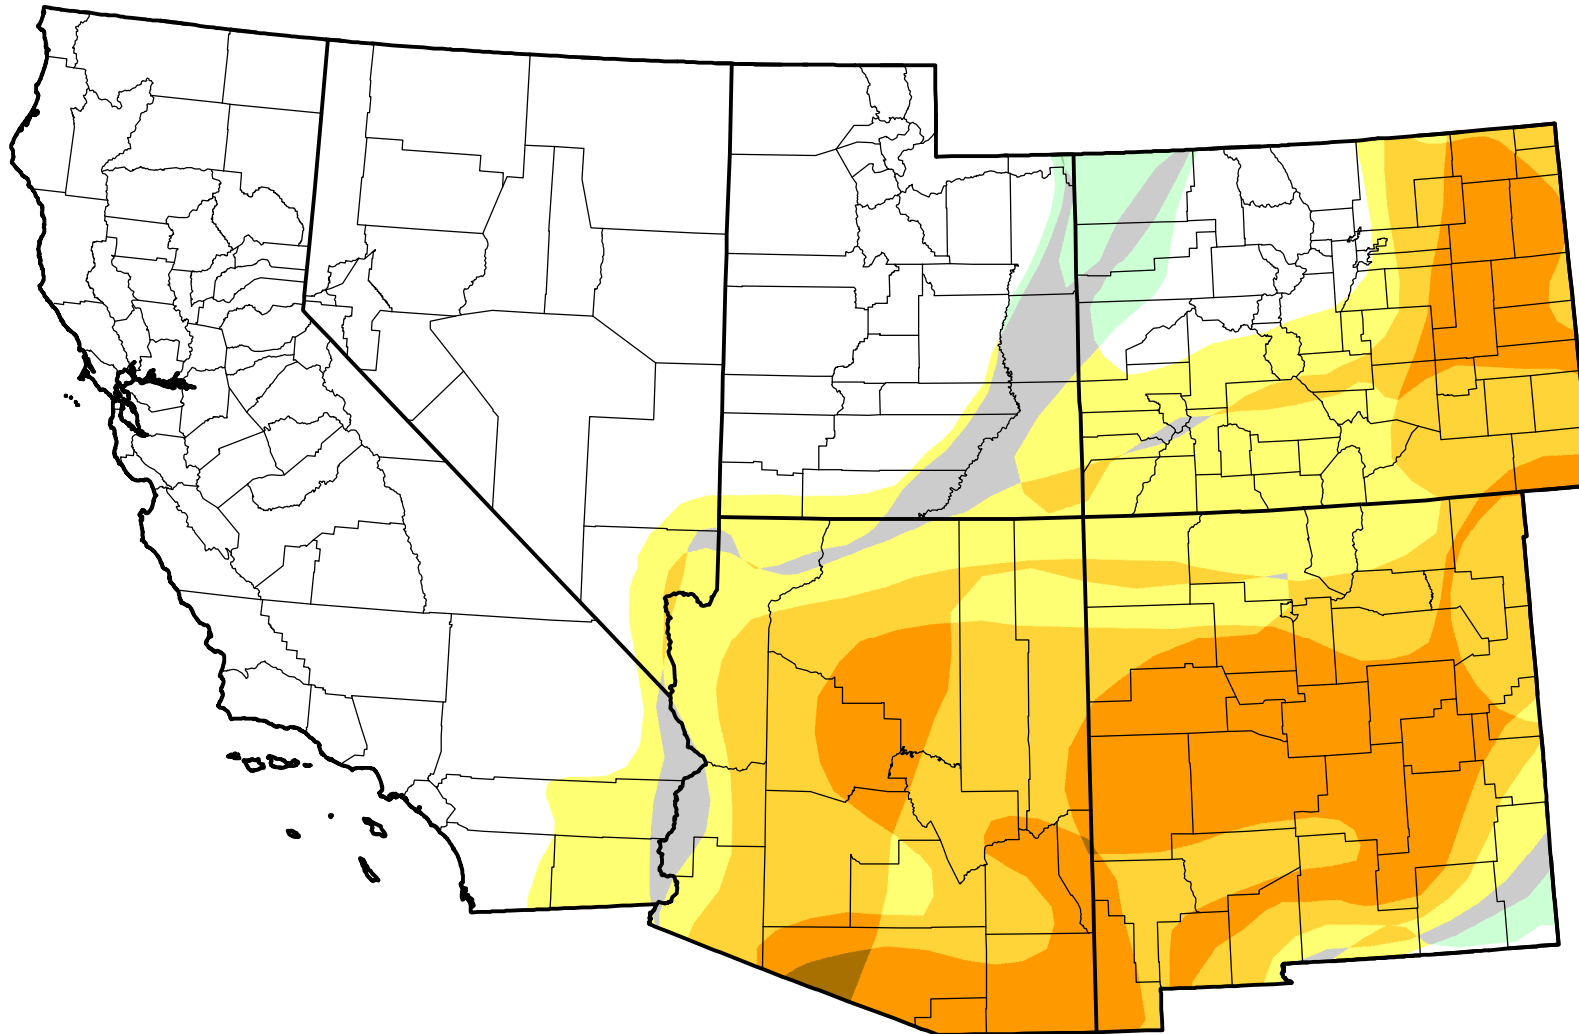

# U.S. Drought Monitor Class Change - Southwest

Start of Calendar Year

May 16, 2006  
compared to  
January 5, 2006

[droughtmonitor.unl.edu](http://droughtmonitor.unl.edu)

-  5 Class Degradation
-  4 Class Degradation
-  3 Class Degradation
-  2 Class Degradation
-  1 Class Degradation
-  No Change
-  1 Class Improvement
-  2 Class Improvement
-  3 Class Improvement
-  4 Class Improvement
-  5 Class Improvement