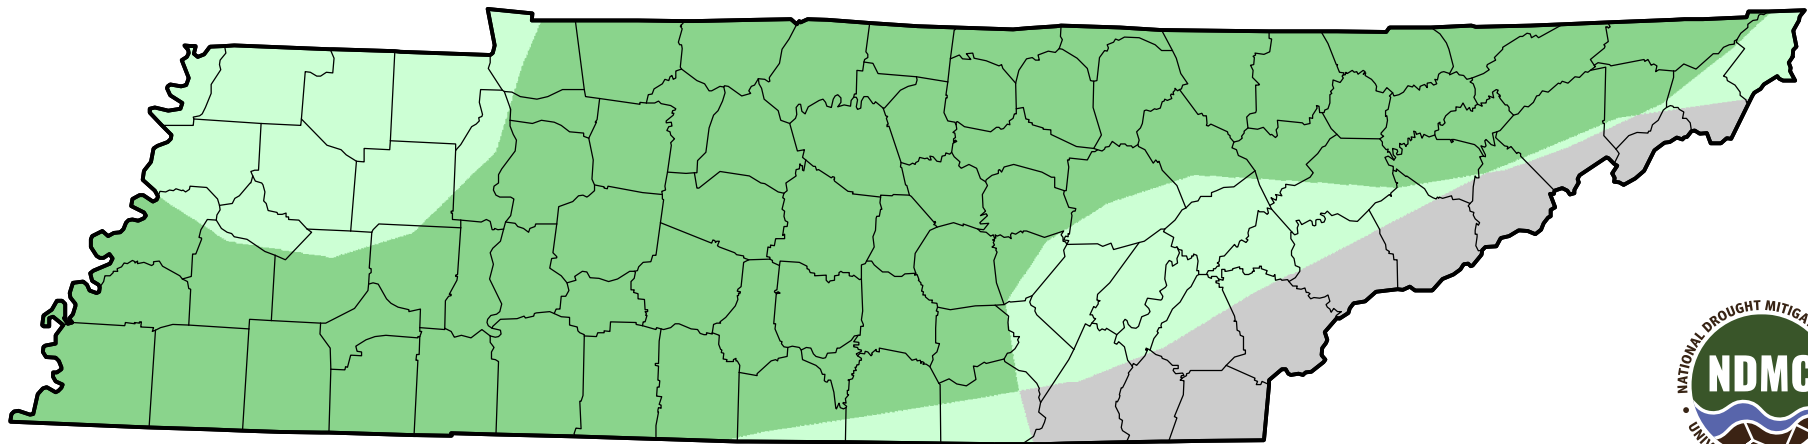

U.S. Drought Monitor Class Change - Tennessee

26 Week

**May 16, 2006
compared to
November 17, 2005**

droughtmonitor.unl.edu