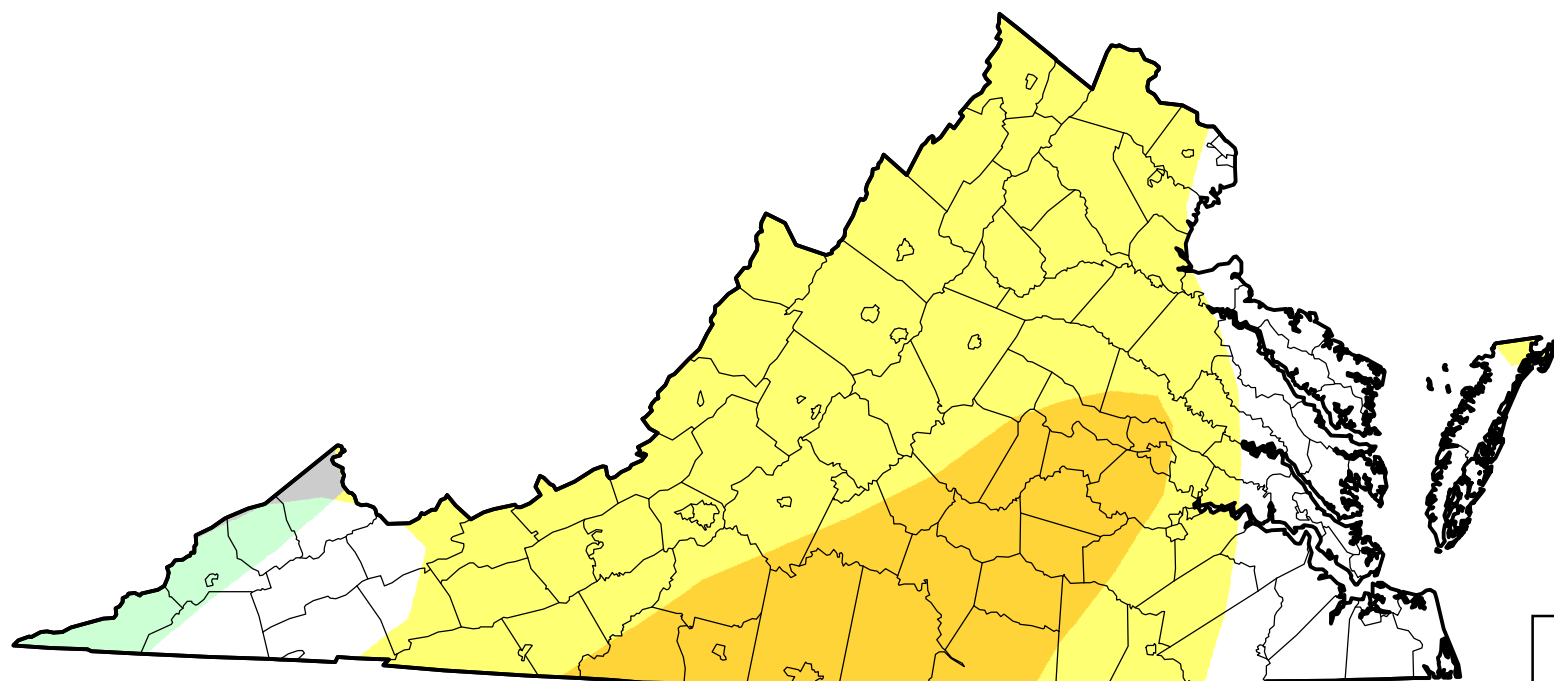

U.S. Drought Monitor Class Change - Virginia

Start of Calendar Year

May 16, 2006
compared to
January 5, 2006

droughtmonitor.unl.edu

- 5 Class Degradation
- 4 Class Degradation
- 3 Class Degradation
- 2 Class Degradation
- 1 Class Degradation
- No Change
- 1 Class Improvement
- 2 Class Improvement
- 3 Class Improvement
- 4 Class Improvement
- 5 Class Improvement