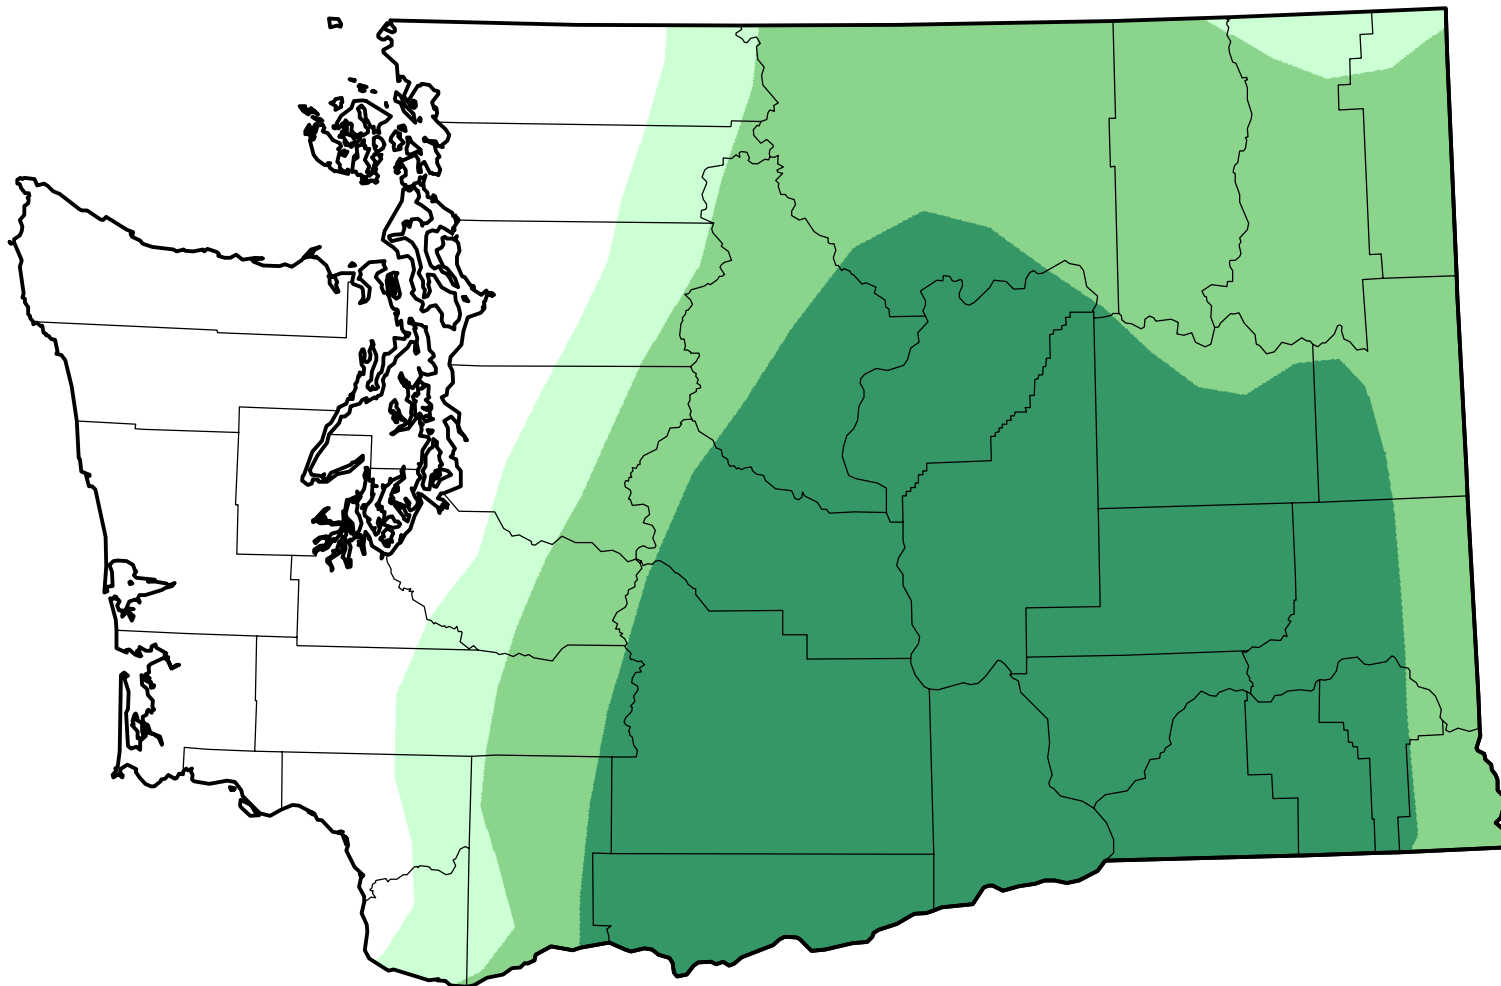

U.S. Drought Monitor Class Change - Washington

52 Week

**May 16, 2006
compared to
May 19, 2005**

droughtmonitor.unl.edu

-  5 Class Degradation
-  4 Class Degradation
-  3 Class Degradation
-  2 Class Degradation
-  1 Class Degradation
-  No Change
-  1 Class Improvement
-  2 Class Improvement
-  3 Class Improvement
-  4 Class Improvement
-  5 Class Improvement