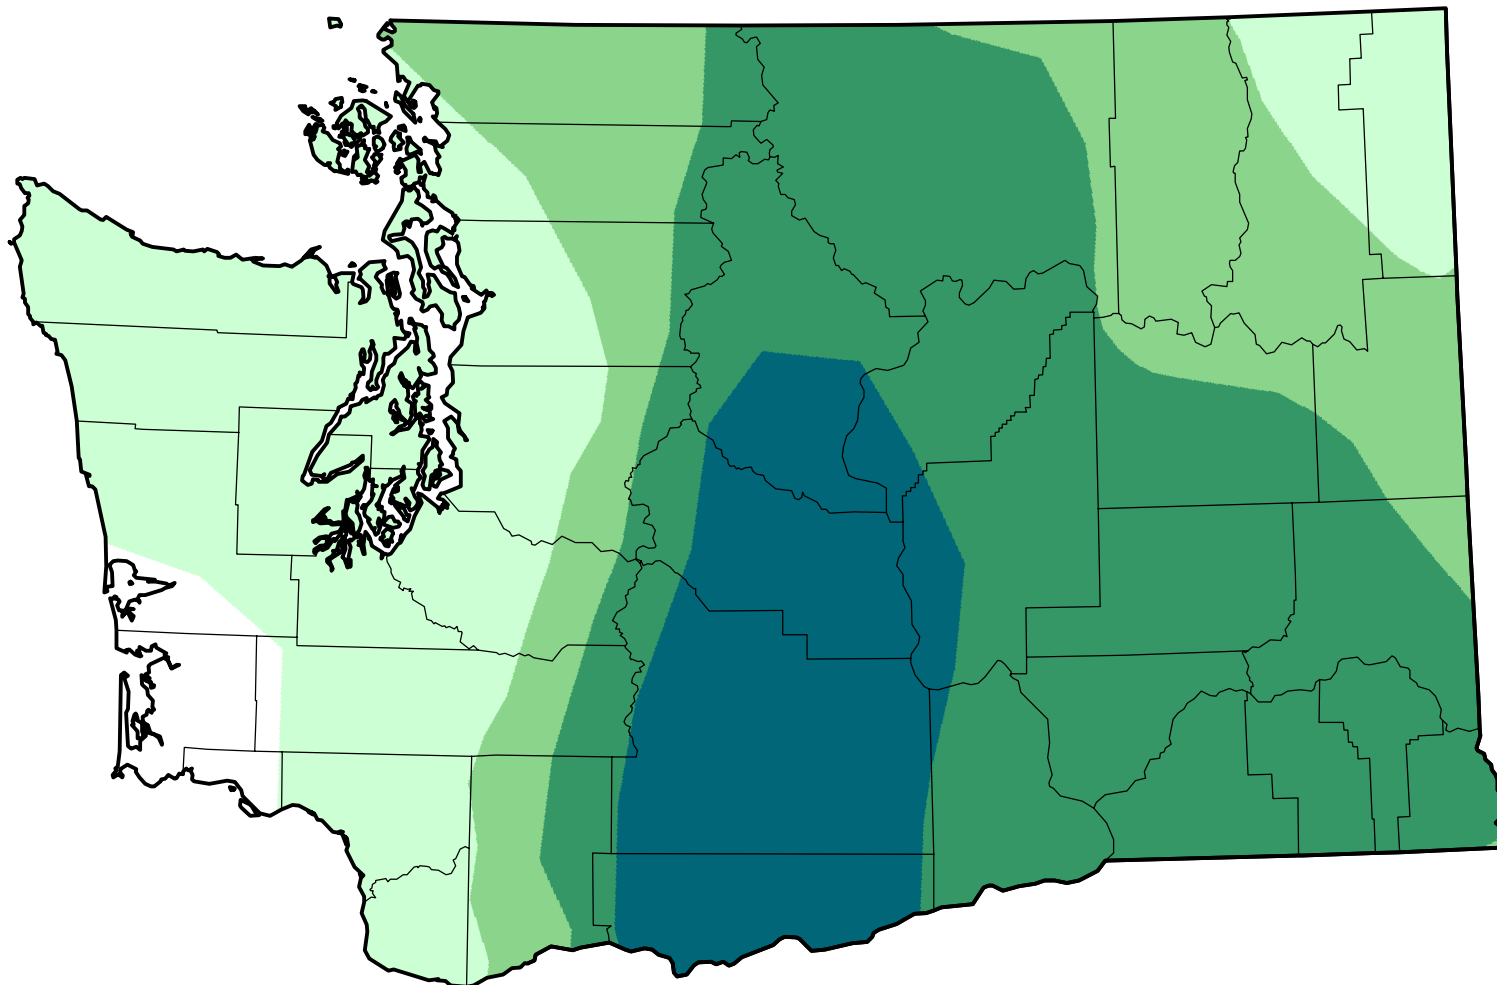

U.S. Drought Monitor Class Change - Washington

Start of Water Year

May 16, 2006
compared to
September 29, 2005

droughtmonitor.unl.edu

-  5 Class Degradation
-  4 Class Degradation
-  3 Class Degradation
-  2 Class Degradation
-  1 Class Degradation
-  No Change
-  1 Class Improvement
-  2 Class Improvement
-  3 Class Improvement
-  4 Class Improvement
-  5 Class Improvement