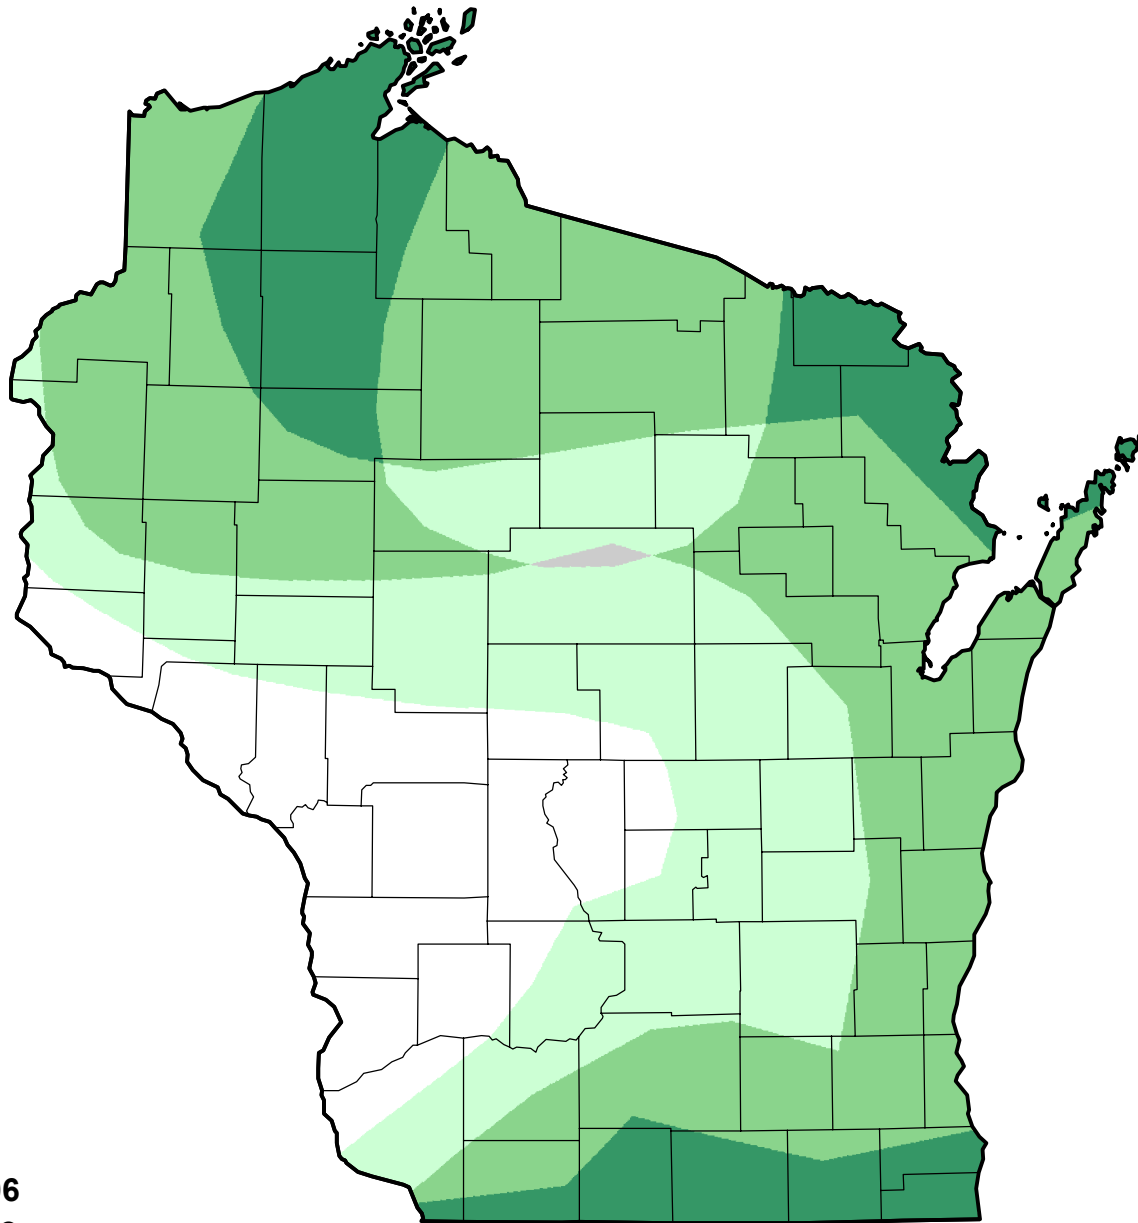

U.S. Drought Monitor Class Change - Wisconsin

Start of Water Year

May 16, 2006
compared to
September 29, 2005

droughtmonitor.unl.edu

-  5 Class Degradation
-  4 Class Degradation
-  3 Class Degradation
-  2 Class Degradation
-  1 Class Degradation
-  No Change
-  1 Class Improvement
-  2 Class Improvement
-  3 Class Improvement
-  4 Class Improvement
-  5 Class Improvement