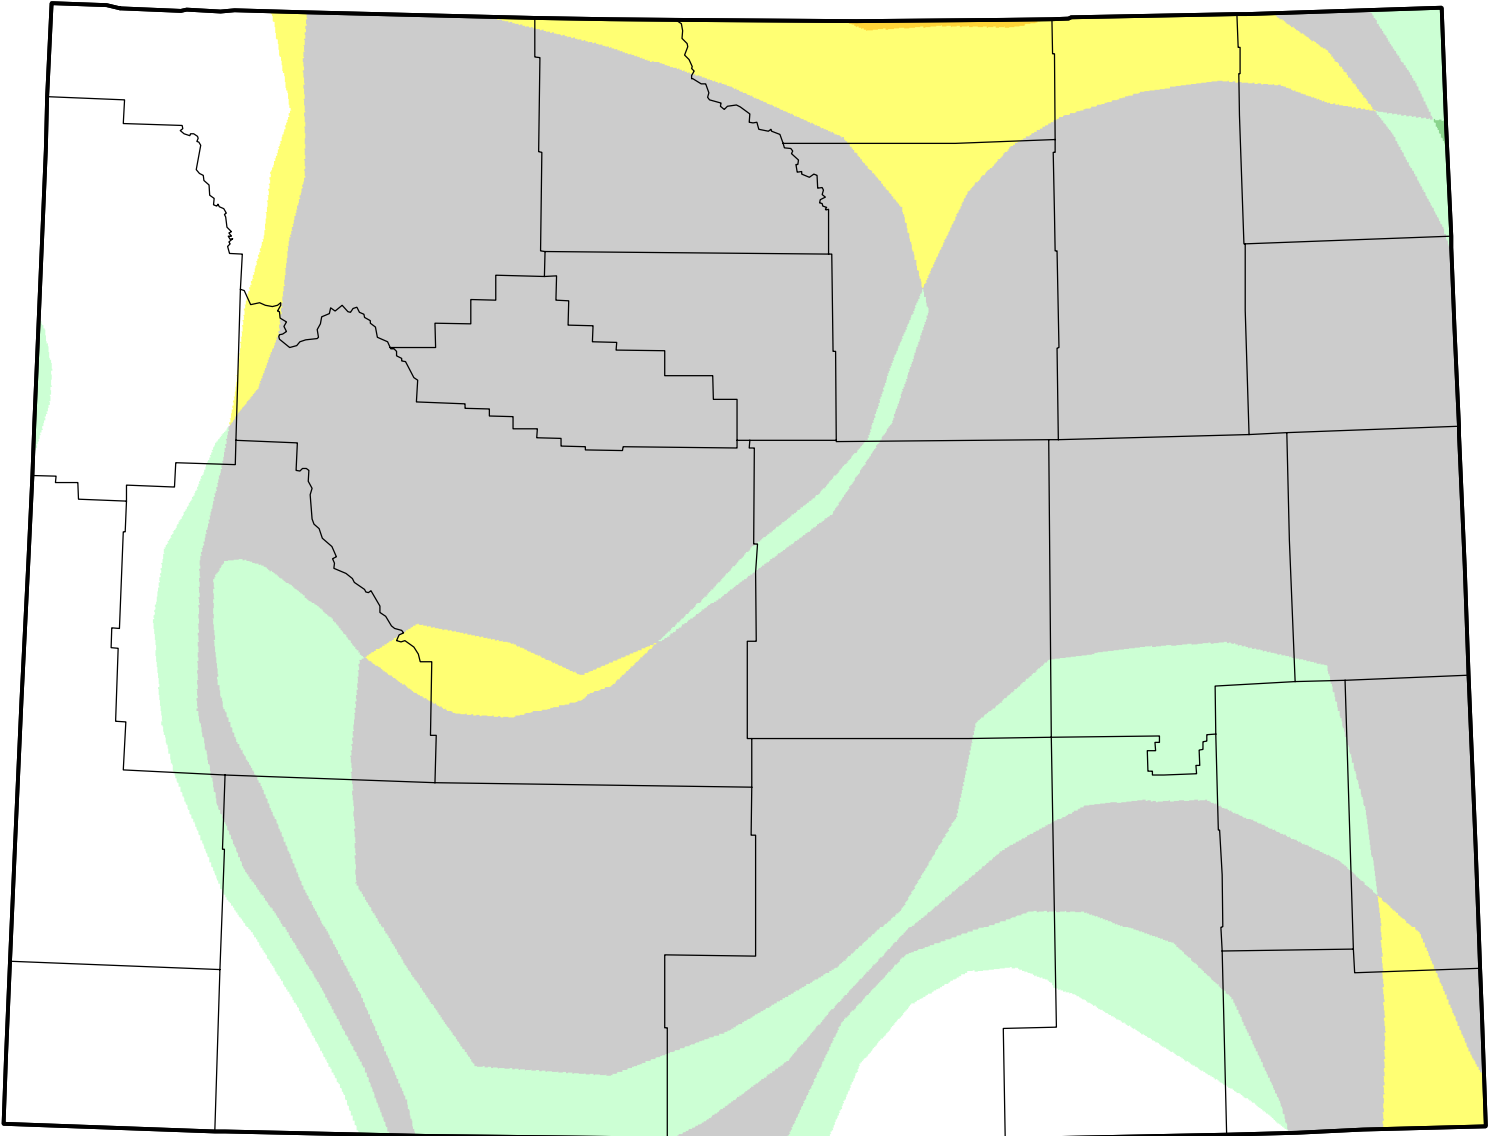

U.S. Drought Monitor Class Change - Wyoming

13 Week

May 16, 2006
compared to
February 16, 2006

droughtmonitor.unl.edu

-  5 Class Degradation
-  4 Class Degradation
-  3 Class Degradation
-  2 Class Degradation
-  1 Class Degradation
-  No Change
-  1 Class Improvement
-  2 Class Improvement
-  3 Class Improvement
-  4 Class Improvement
-  5 Class Improvement