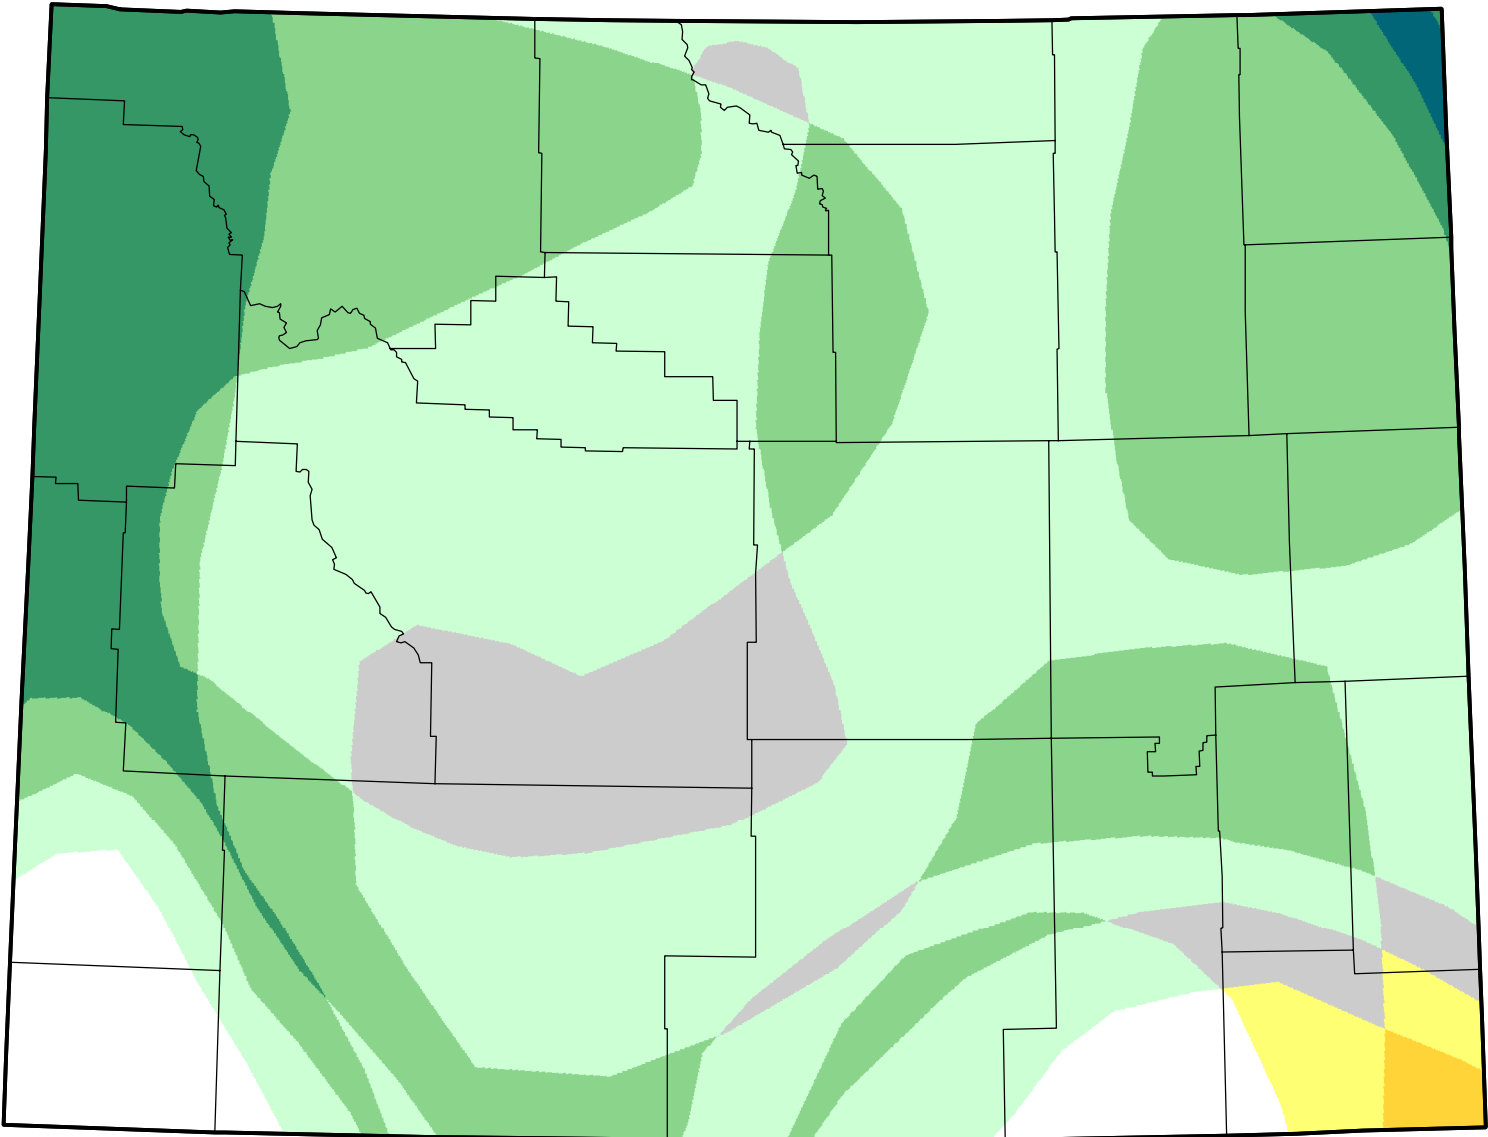

U.S. Drought Monitor Class Change - Wyoming

52 Week

May 16, 2006
compared to
May 19, 2005

droughtmonitor.unl.edu

-  5 Class Degradation
-  4 Class Degradation
-  3 Class Degradation
-  2 Class Degradation
-  1 Class Degradation
-  No Change
-  1 Class Improvement
-  2 Class Improvement
-  3 Class Improvement
-  4 Class Improvement
-  5 Class Improvement