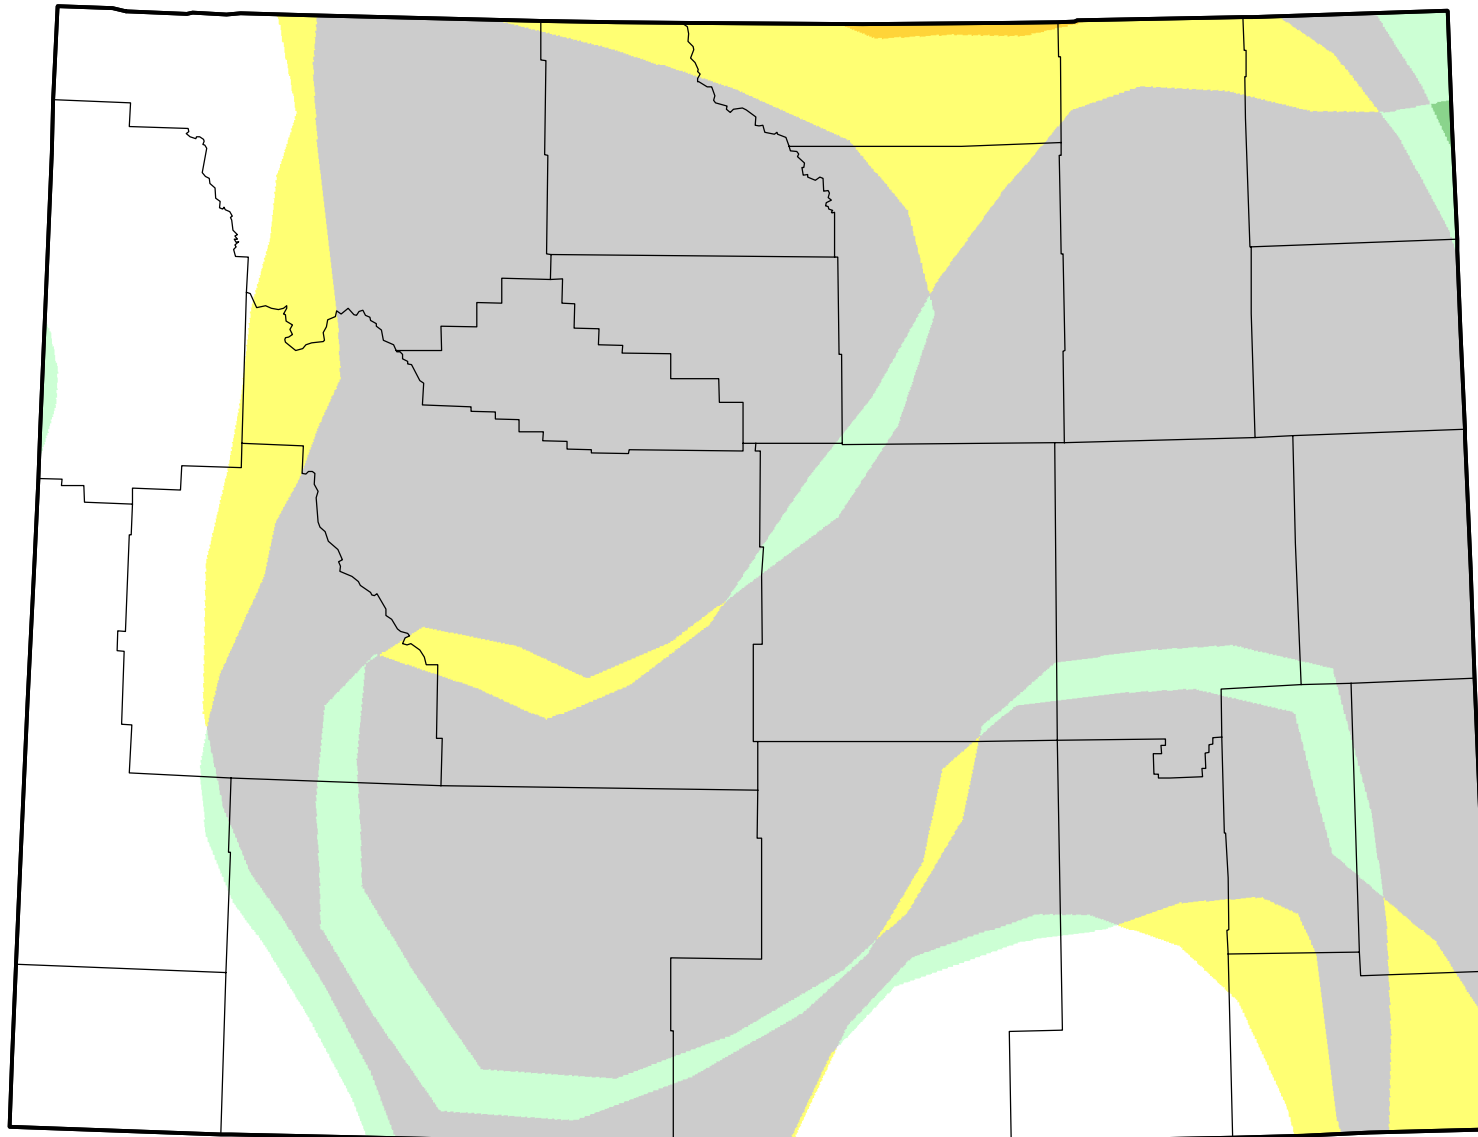

# U.S. Drought Monitor Class Change - Wyoming

## 8 Week

**May 16, 2006**  
**compared to**  
**March 23, 2006**

[droughtmonitor.unl.edu](http://droughtmonitor.unl.edu)

-  5 Class Degradation
-  4 Class Degradation
-  3 Class Degradation
-  2 Class Degradation
-  1 Class Degradation
-  No Change
-  1 Class Improvement
-  2 Class Improvement
-  3 Class Improvement
-  4 Class Improvement
-  5 Class Improvement