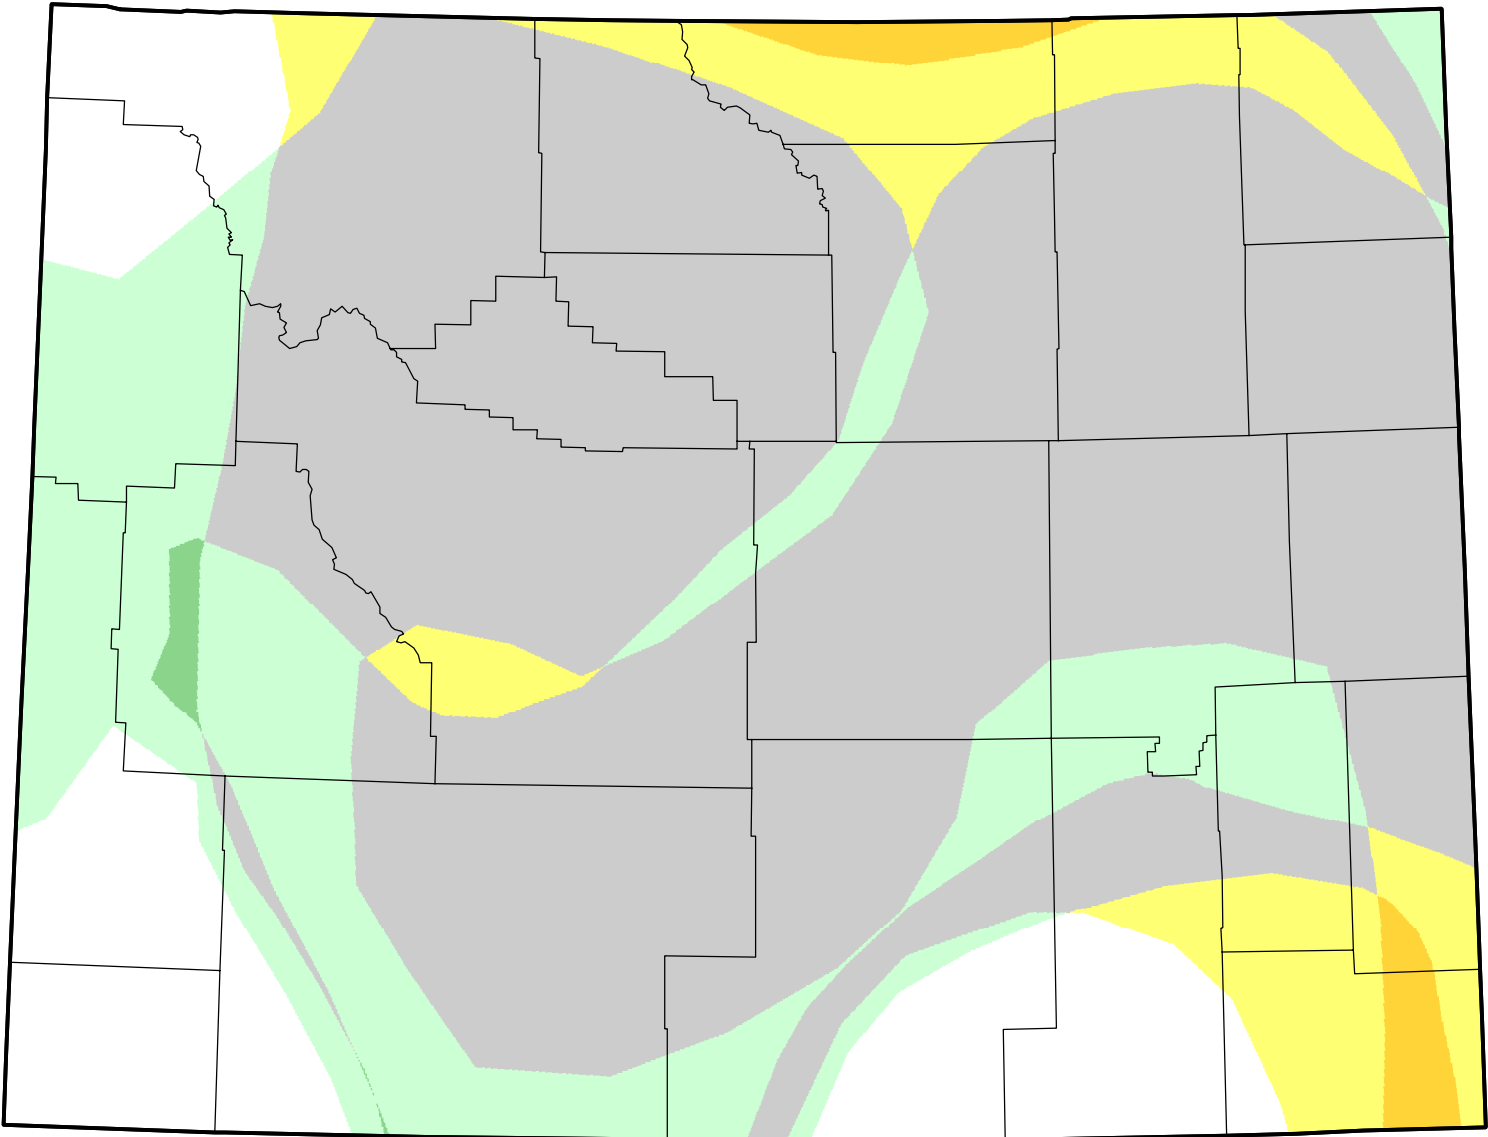

U.S. Drought Monitor Class Change - Wyoming

Start of Calendar Year

May 16, 2006
compared to
January 5, 2006

droughtmonitor.unl.edu

-  5 Class Degradation
-  4 Class Degradation
-  3 Class Degradation
-  2 Class Degradation
-  1 Class Degradation
-  No Change
-  1 Class Improvement
-  2 Class Improvement
-  3 Class Improvement
-  4 Class Improvement
-  5 Class Improvement