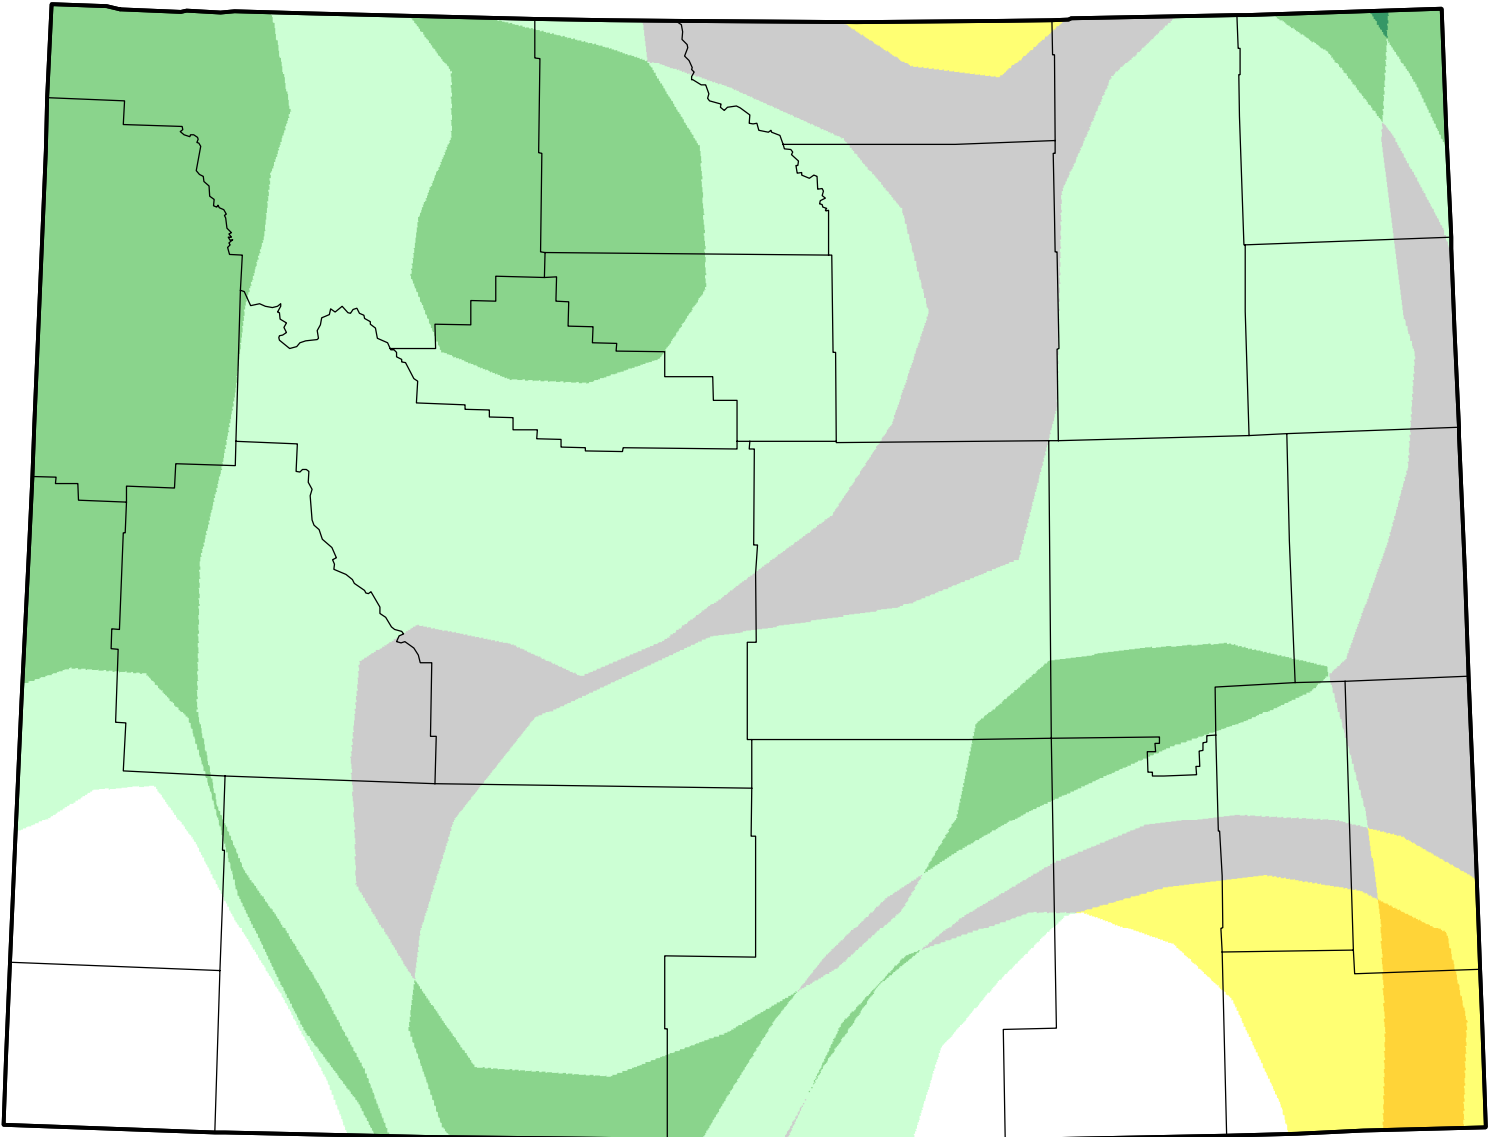

U.S. Drought Monitor Class Change - Wyoming

Start of Water Year

May 16, 2006
compared to
September 29, 2005

droughtmonitor.unl.edu

- 5 Class Degradation
- 4 Class Degradation
- 3 Class Degradation
- 2 Class Degradation
- 1 Class Degradation
- No Change
- 1 Class Improvement
- 2 Class Improvement
- 3 Class Improvement
- 4 Class Improvement
- 5 Class Improvement