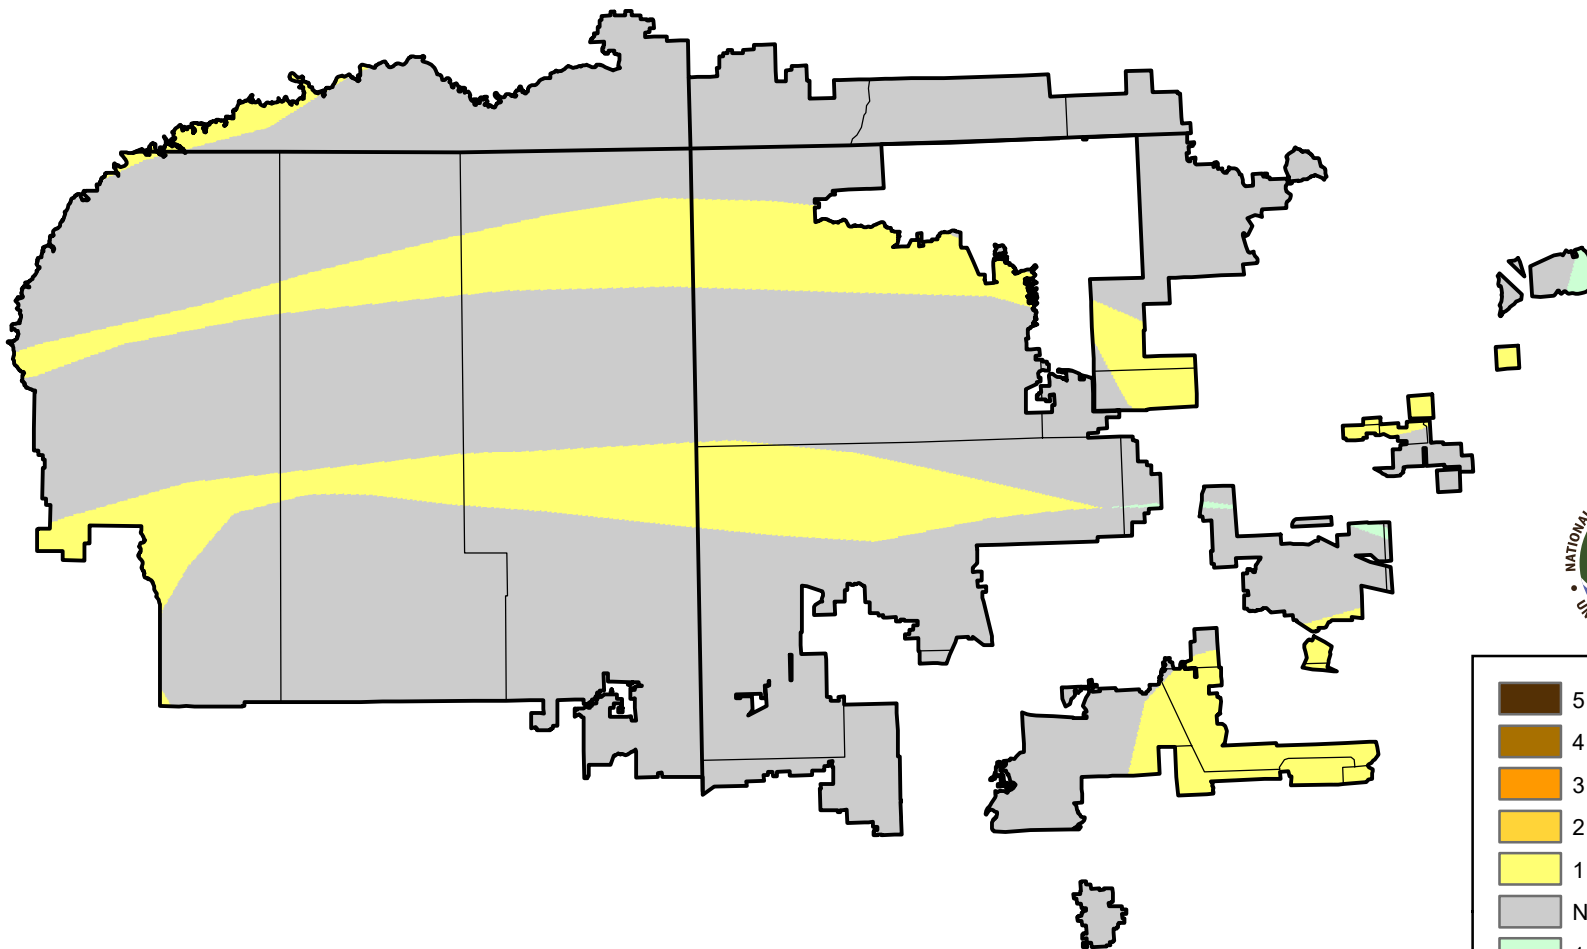

U.S. Drought Monitor Class Change - 4 Corners

4 Week

May 23, 2006
compared to
April 27, 2006

droughtmonitor.unl.edu

- 5 Class Degradation
- 4 Class Degradation
- 3 Class Degradation
- 2 Class Degradation
- 1 Class Degradation
- No Change
- 1 Class Improvement
- 2 Class Improvement
- 3 Class Improvement
- 4 Class Improvement
- 5 Class Improvement