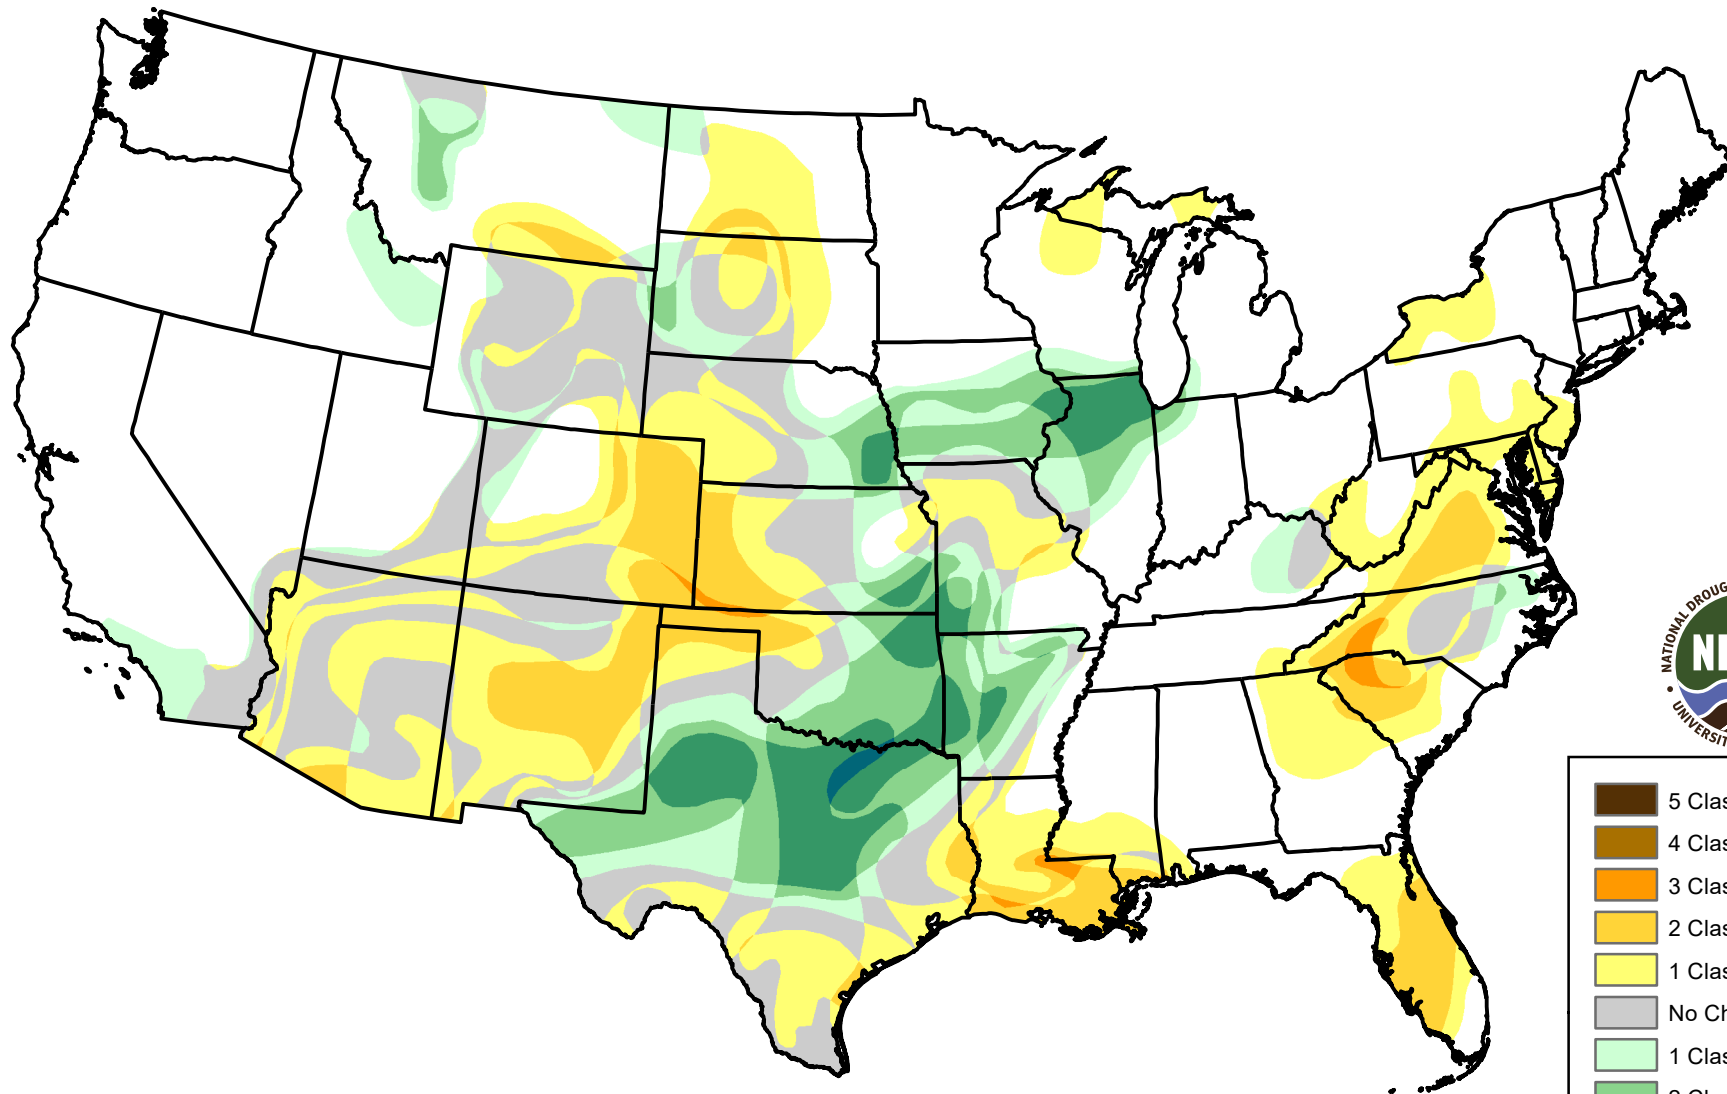

U.S. Drought Monitor Class Change - Continental U.S. (CONUS) 13 Week

May 23, 2006
compared to
February 23, 2006

droughtmonitor.unl.edu

-  5 Class Degradation
-  4 Class Degradation
-  3 Class Degradation
-  2 Class Degradation
-  1 Class Degradation
-  No Change
-  1 Class Improvement
-  2 Class Improvement
-  3 Class Improvement
-  4 Class Improvement
-  5 Class Improvement