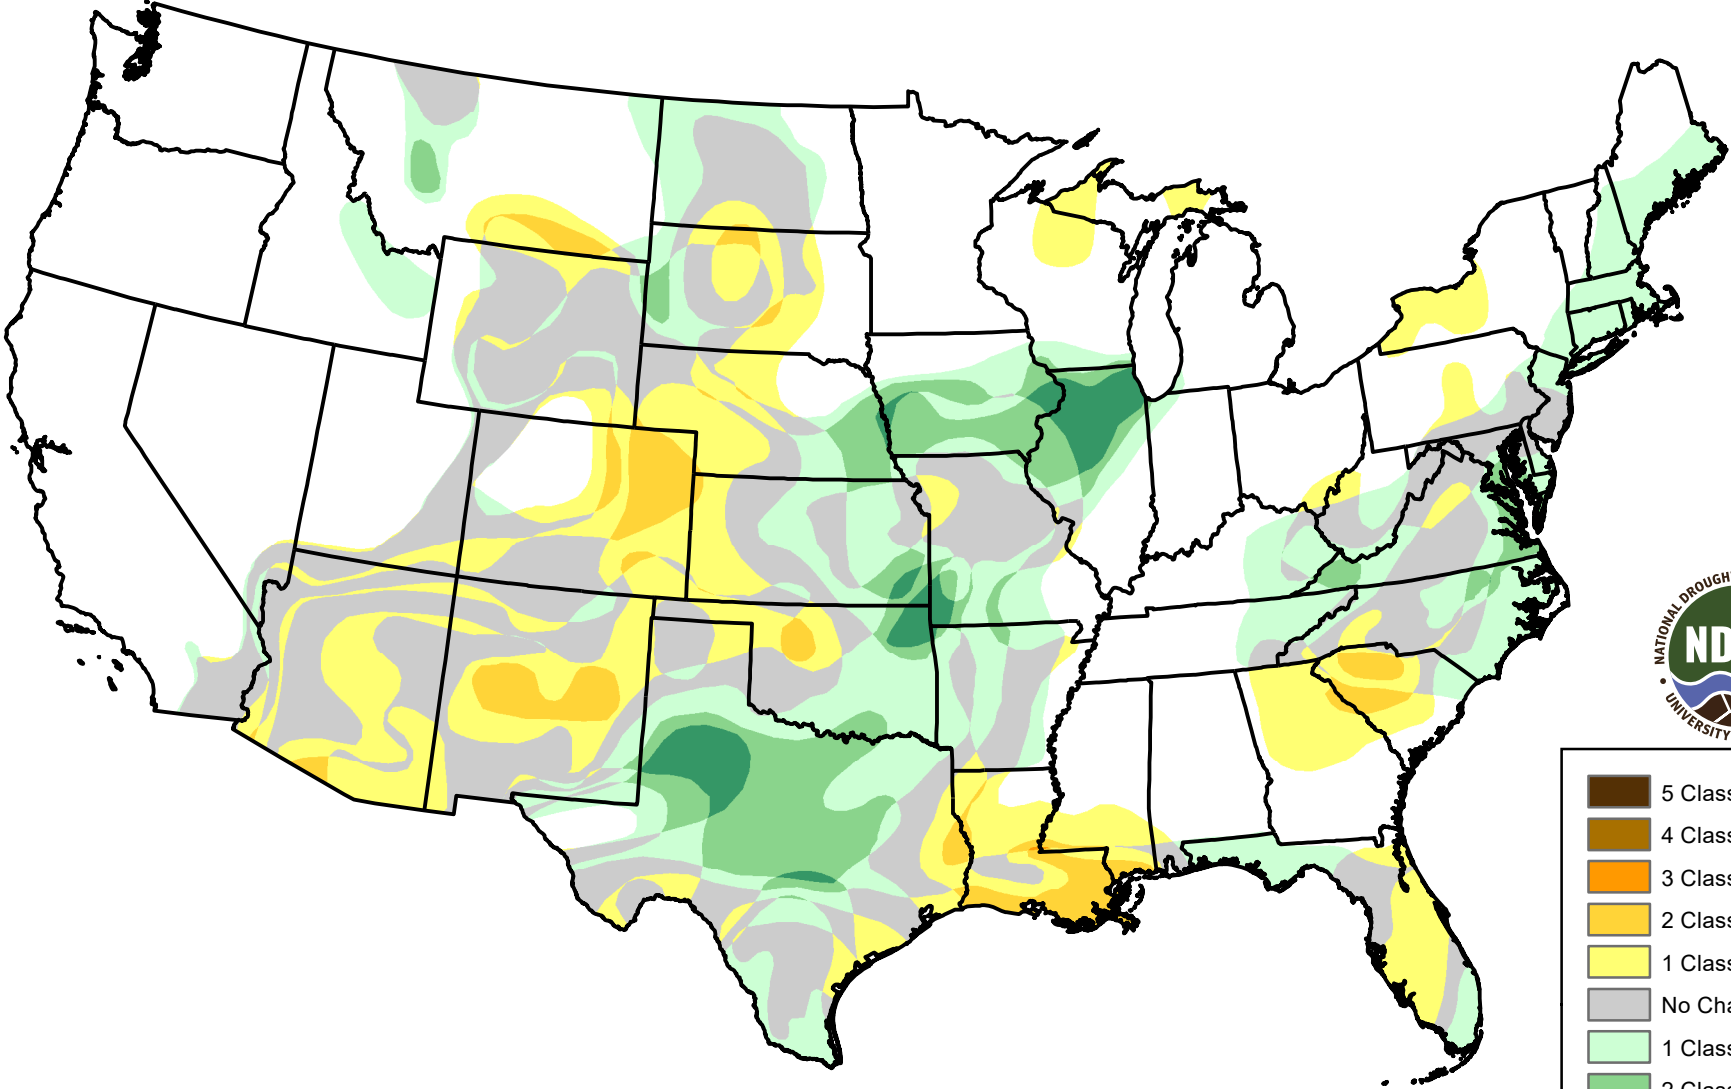

# U.S. Drought Monitor Class Change - Continental U.S. (CONUS) 8 Week

May 23, 2006  
compared to  
March 30, 2006

[droughtmonitor.unl.edu](http://droughtmonitor.unl.edu)

-  5 Class Degradation
-  4 Class Degradation
-  3 Class Degradation
-  2 Class Degradation
-  1 Class Degradation
-  No Change
-  1 Class Improvement
-  2 Class Improvement
-  3 Class Improvement
-  4 Class Improvement
-  5 Class Improvement