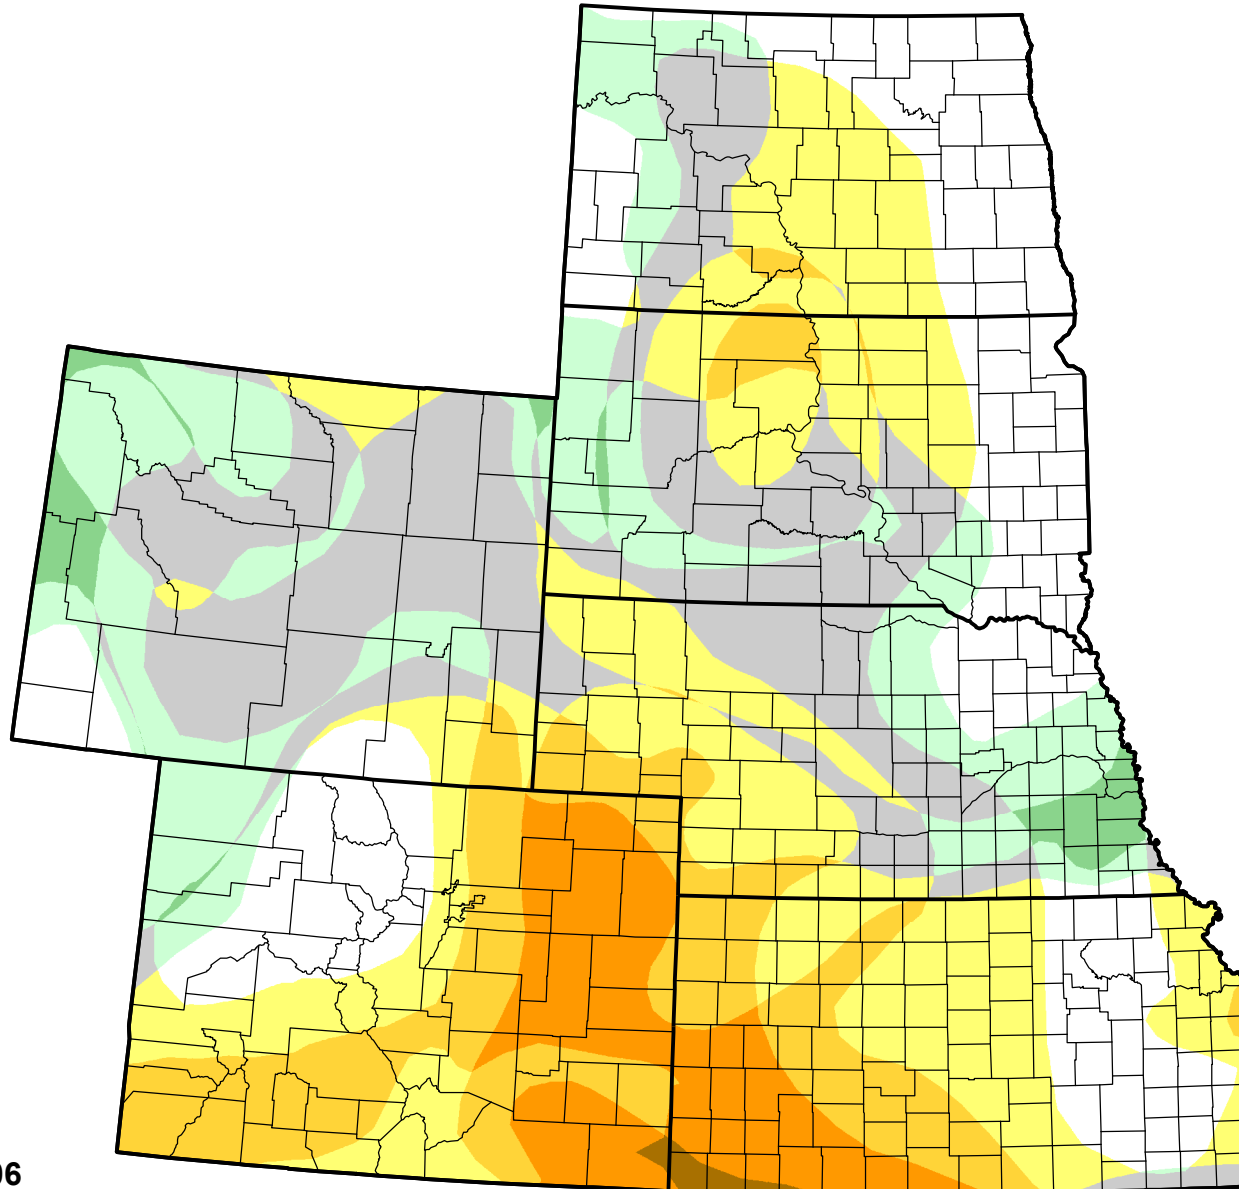

U.S. Drought Monitor Class Change - High Plains

26 Week

May 23, 2006
compared to
November 24, 2005

- 5 Class Degradation
- 4 Class Degradation
- 3 Class Degradation
- 2 Class Degradation
- 1 Class Degradation
- No Change
- 1 Class Improvement
- 2 Class Improvement
- 3 Class Improvement
- 4 Class Improvement
- 5 Class Improvement