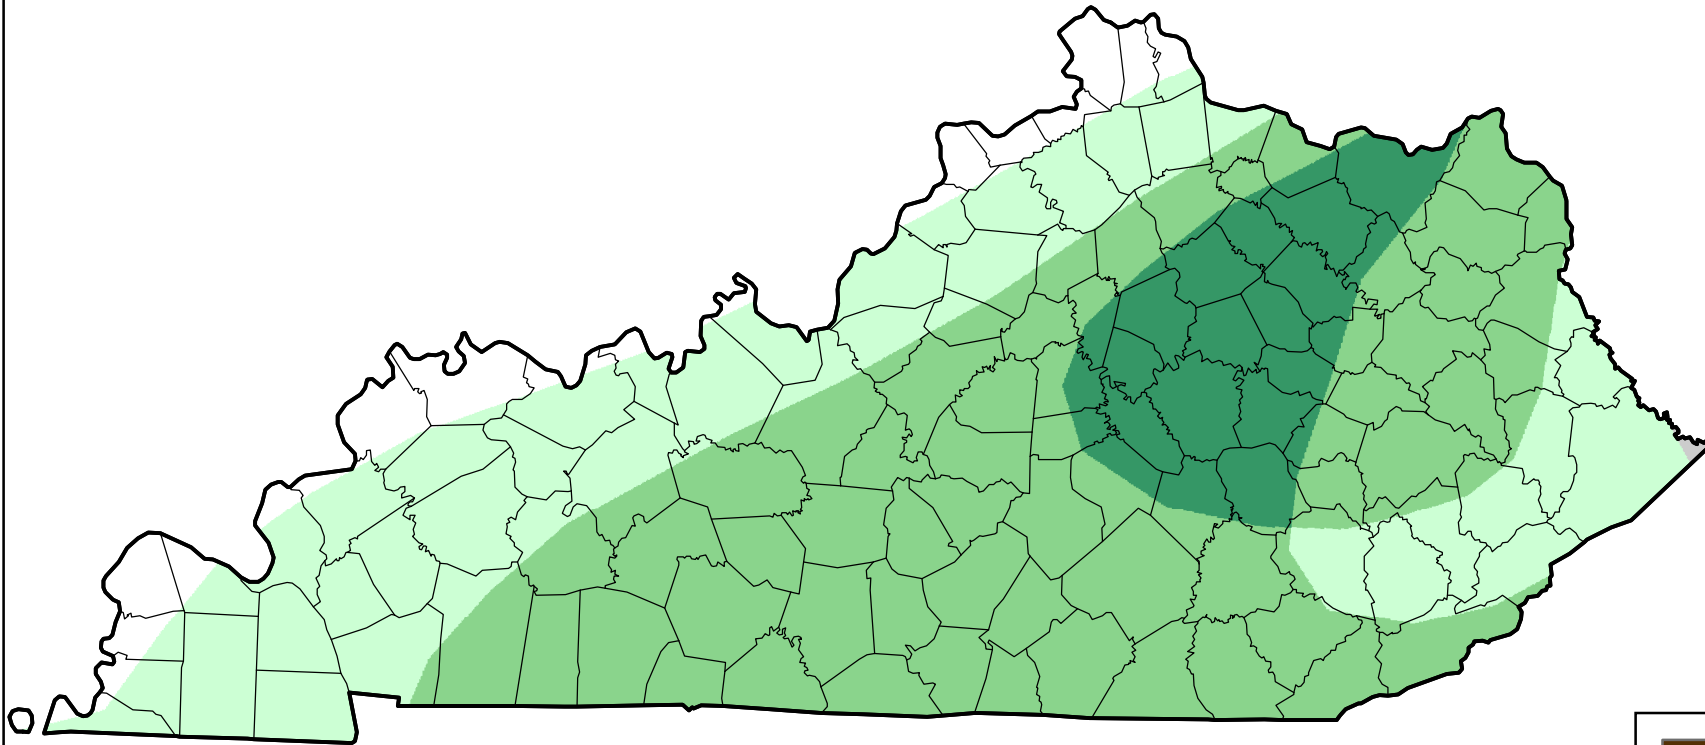

U.S. Drought Monitor Class Change - Kentucky

26 Week

May 23, 2006
compared to
November 24, 2005

droughtmonitor.unl.edu