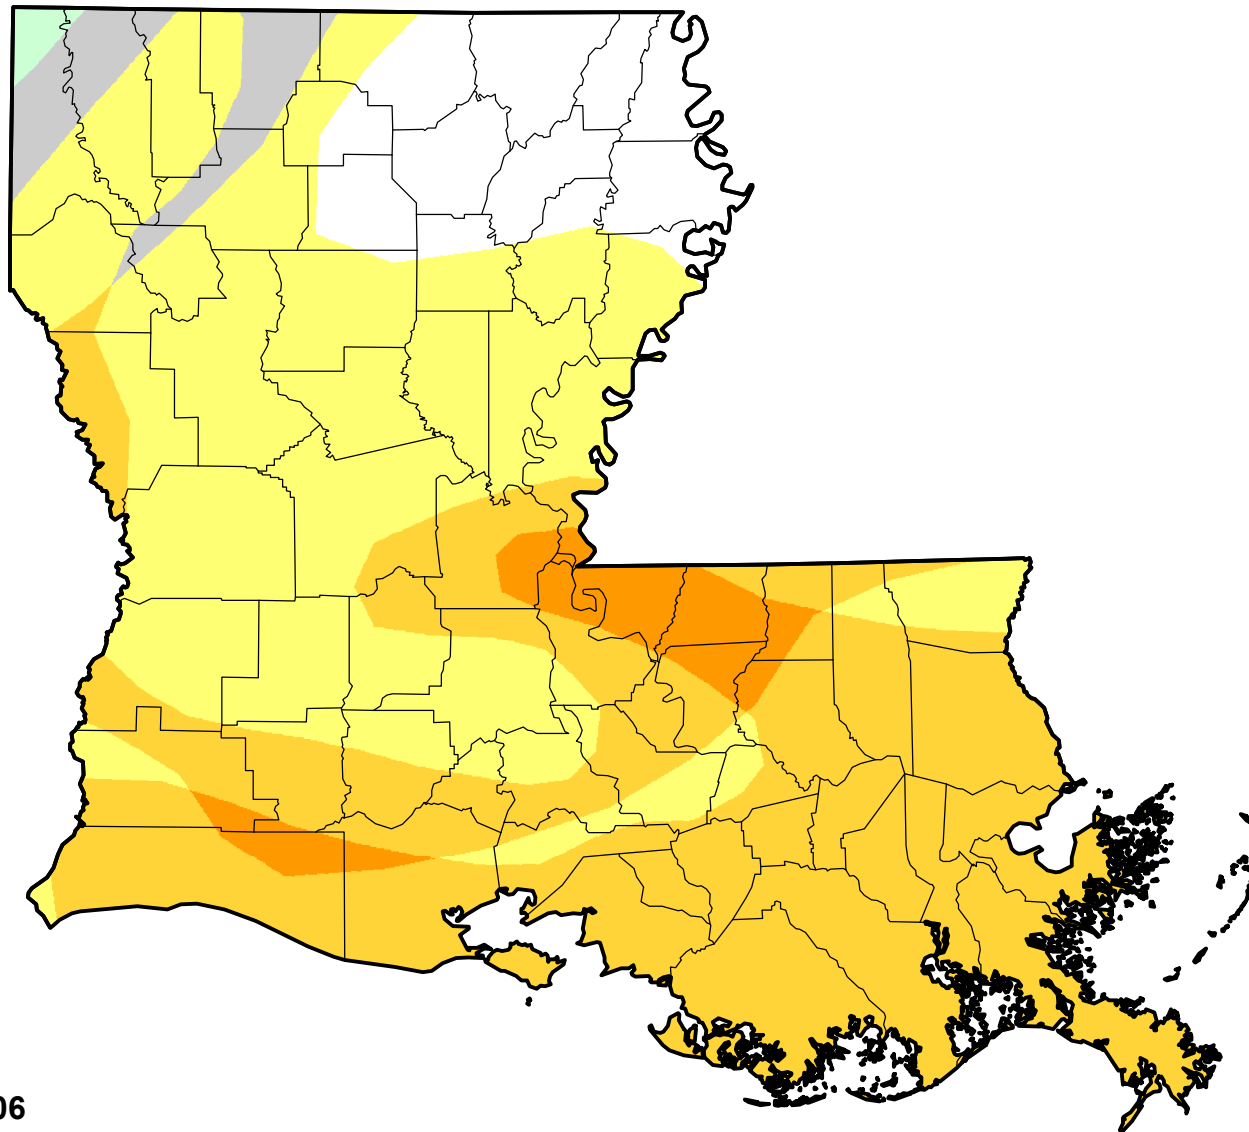

U.S. Drought Monitor Class Change - Louisiana

13 Week

May 23, 2006
compared to
February 23, 2006

-  5 Class Degradation
-  4 Class Degradation
-  3 Class Degradation
-  2 Class Degradation
-  1 Class Degradation
-  No Change
-  1 Class Improvement
-  2 Class Improvement
-  3 Class Improvement
-  4 Class Improvement
-  5 Class Improvement