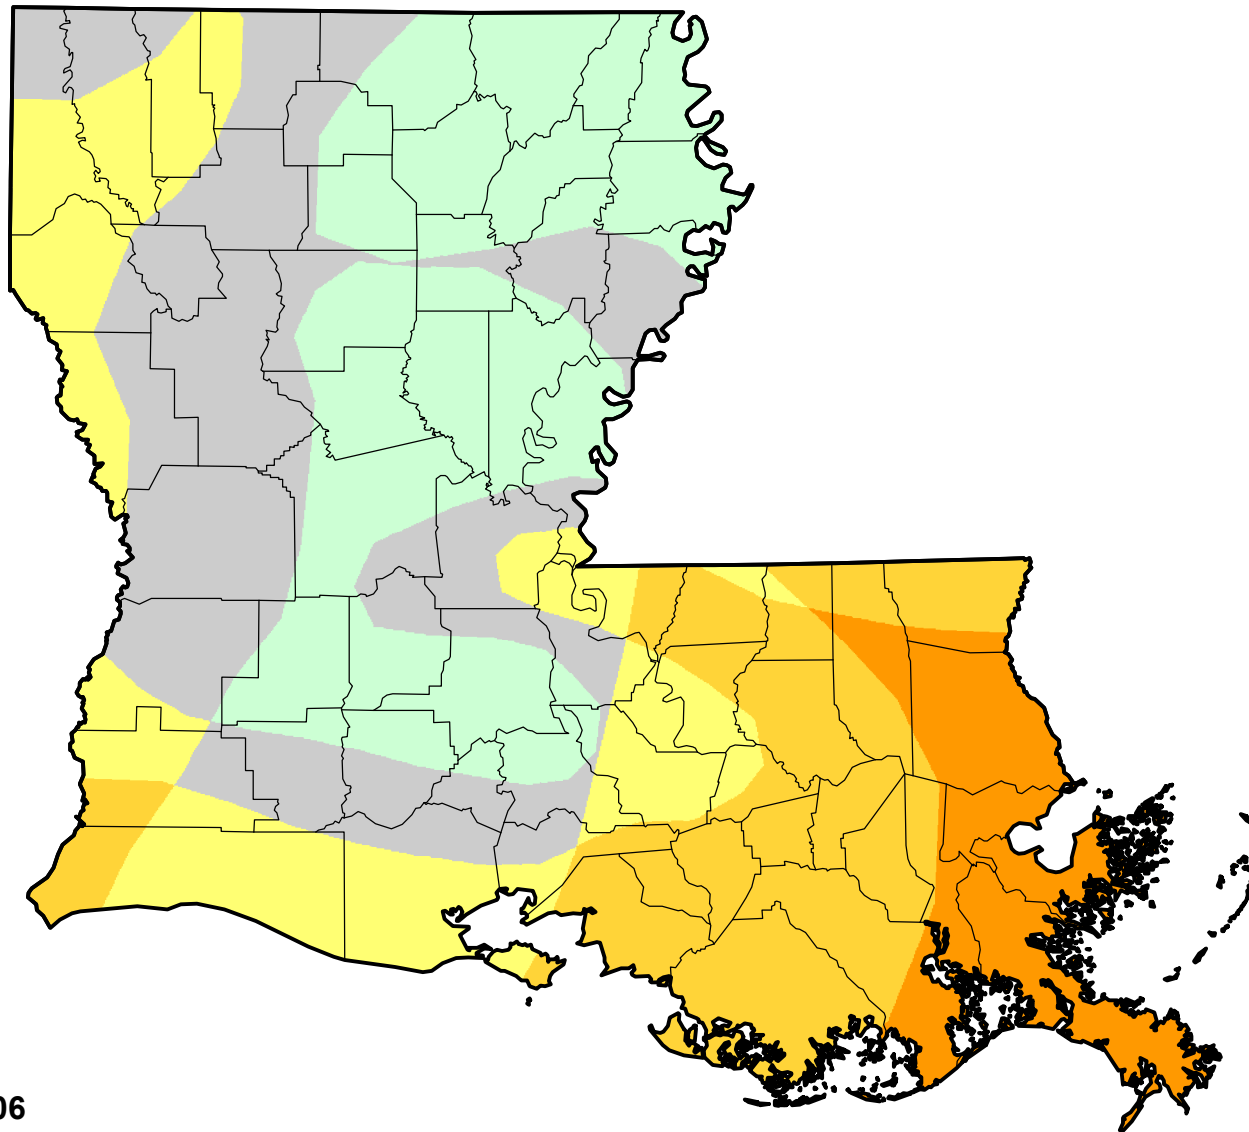

U.S. Drought Monitor Class Change - Louisiana

52 Week

May 23, 2006
compared to
May 26, 2005

droughtmonitor.unl.edu

-  5 Class Degradation
-  4 Class Degradation
-  3 Class Degradation
-  2 Class Degradation
-  1 Class Degradation
-  No Change
-  1 Class Improvement
-  2 Class Improvement
-  3 Class Improvement
-  4 Class Improvement
-  5 Class Improvement