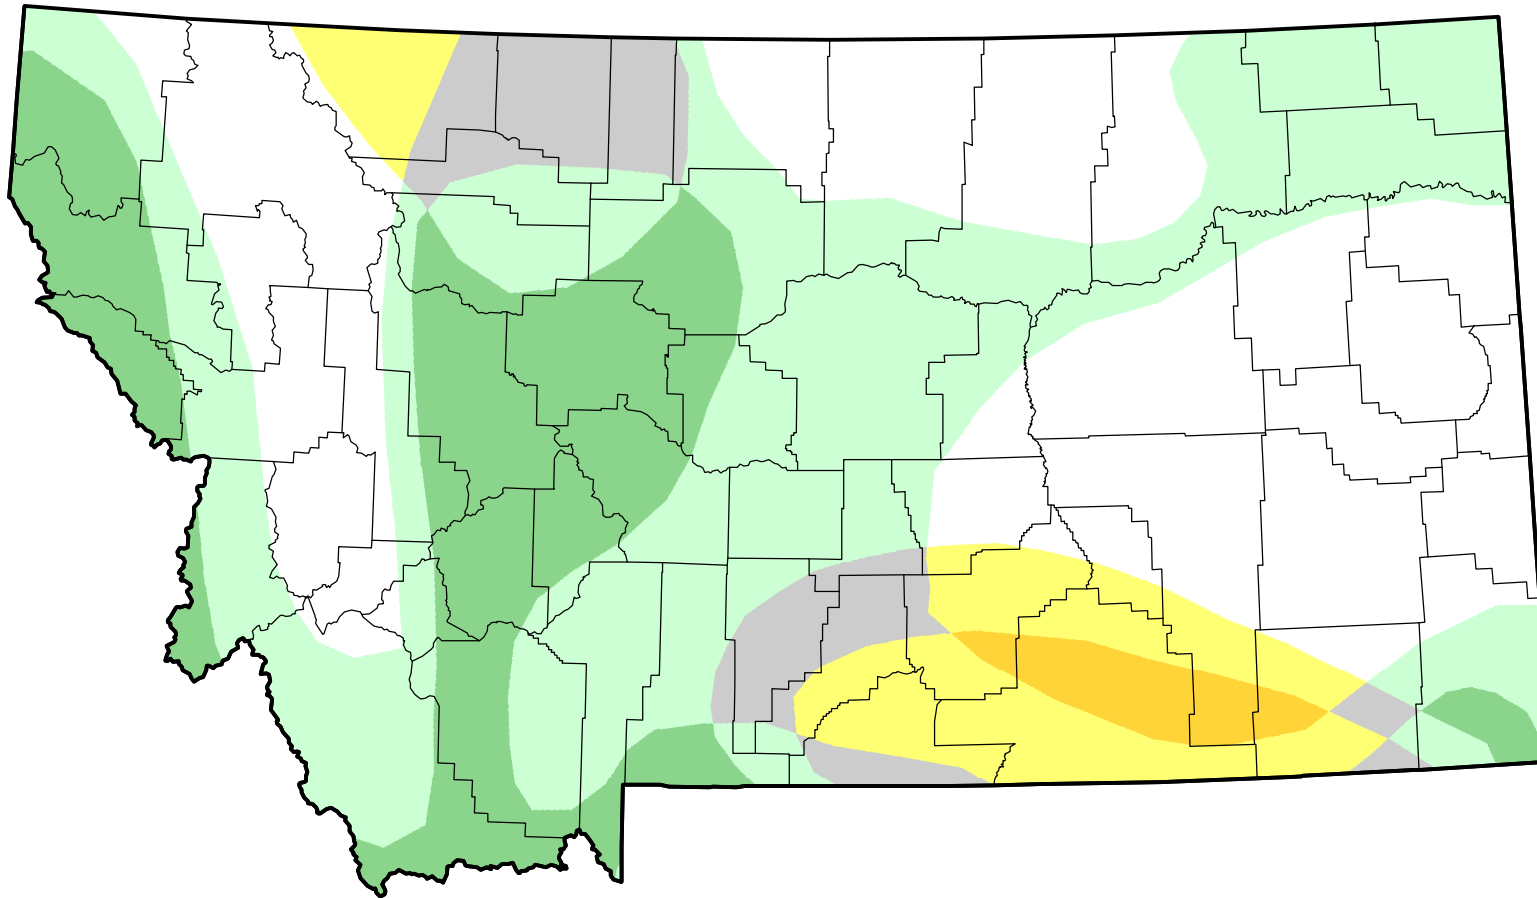

U.S. Drought Monitor Class Change - Montana

26 Week

May 23, 2006
compared to
November 24, 2005

droughtmonitor.unl.edu

-  5 Class Degradation
-  4 Class Degradation
-  3 Class Degradation
-  2 Class Degradation
-  1 Class Degradation
-  No Change
-  1 Class Improvement
-  2 Class Improvement
-  3 Class Improvement
-  4 Class Improvement
-  5 Class Improvement