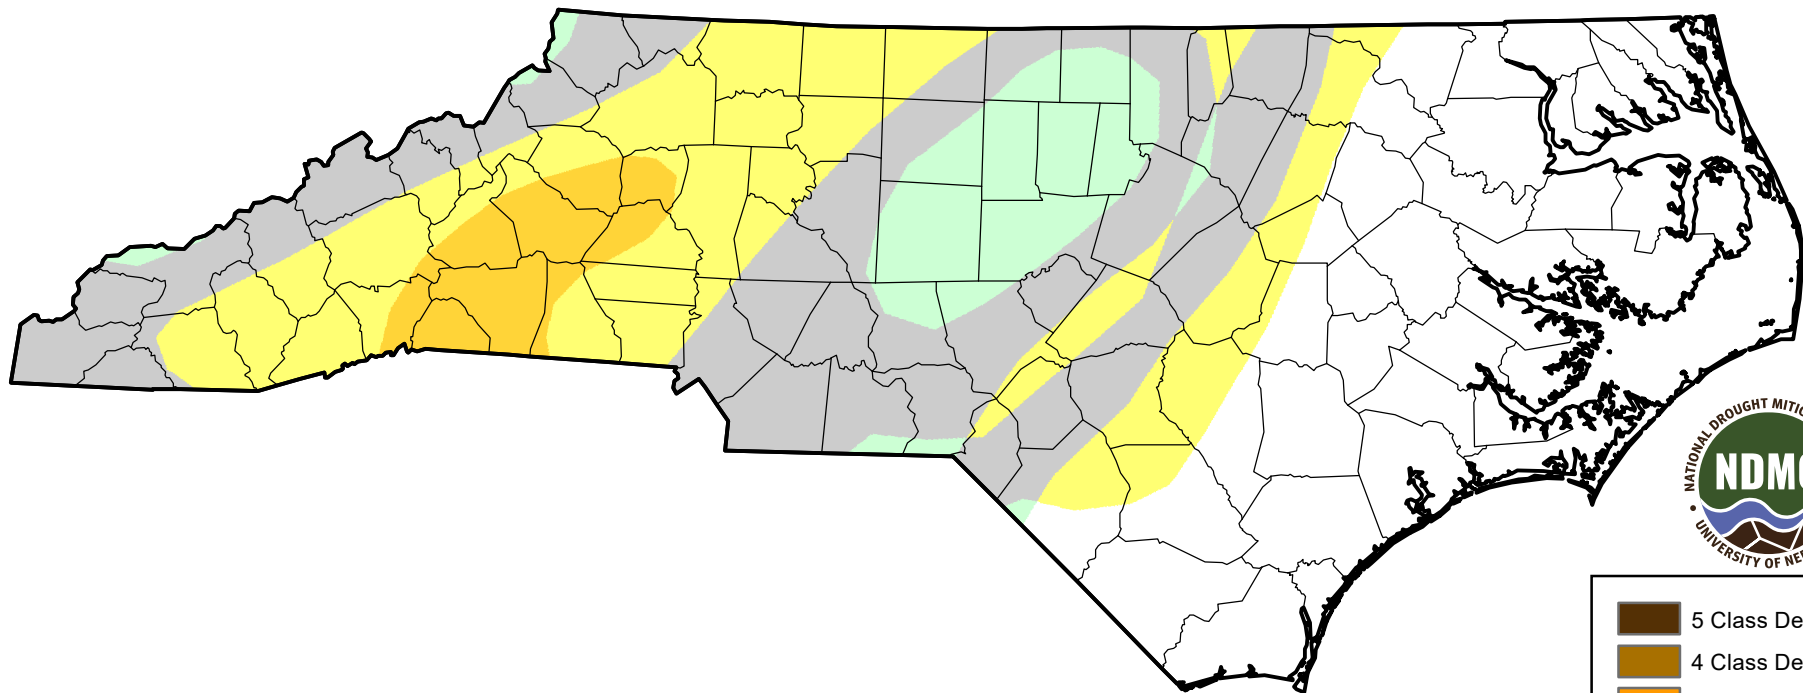

U.S. Drought Monitor Class Change - North Carolina

26 Week

**May 23, 2006
compared to
November 24, 2005**

droughtmonitor.unl.edu

-  5 Class Degradation
-  4 Class Degradation
-  3 Class Degradation
-  2 Class Degradation
-  1 Class Degradation
-  No Change
-  1 Class Improvement
-  2 Class Improvement
-  3 Class Improvement
-  4 Class Improvement
-  5 Class Improvement