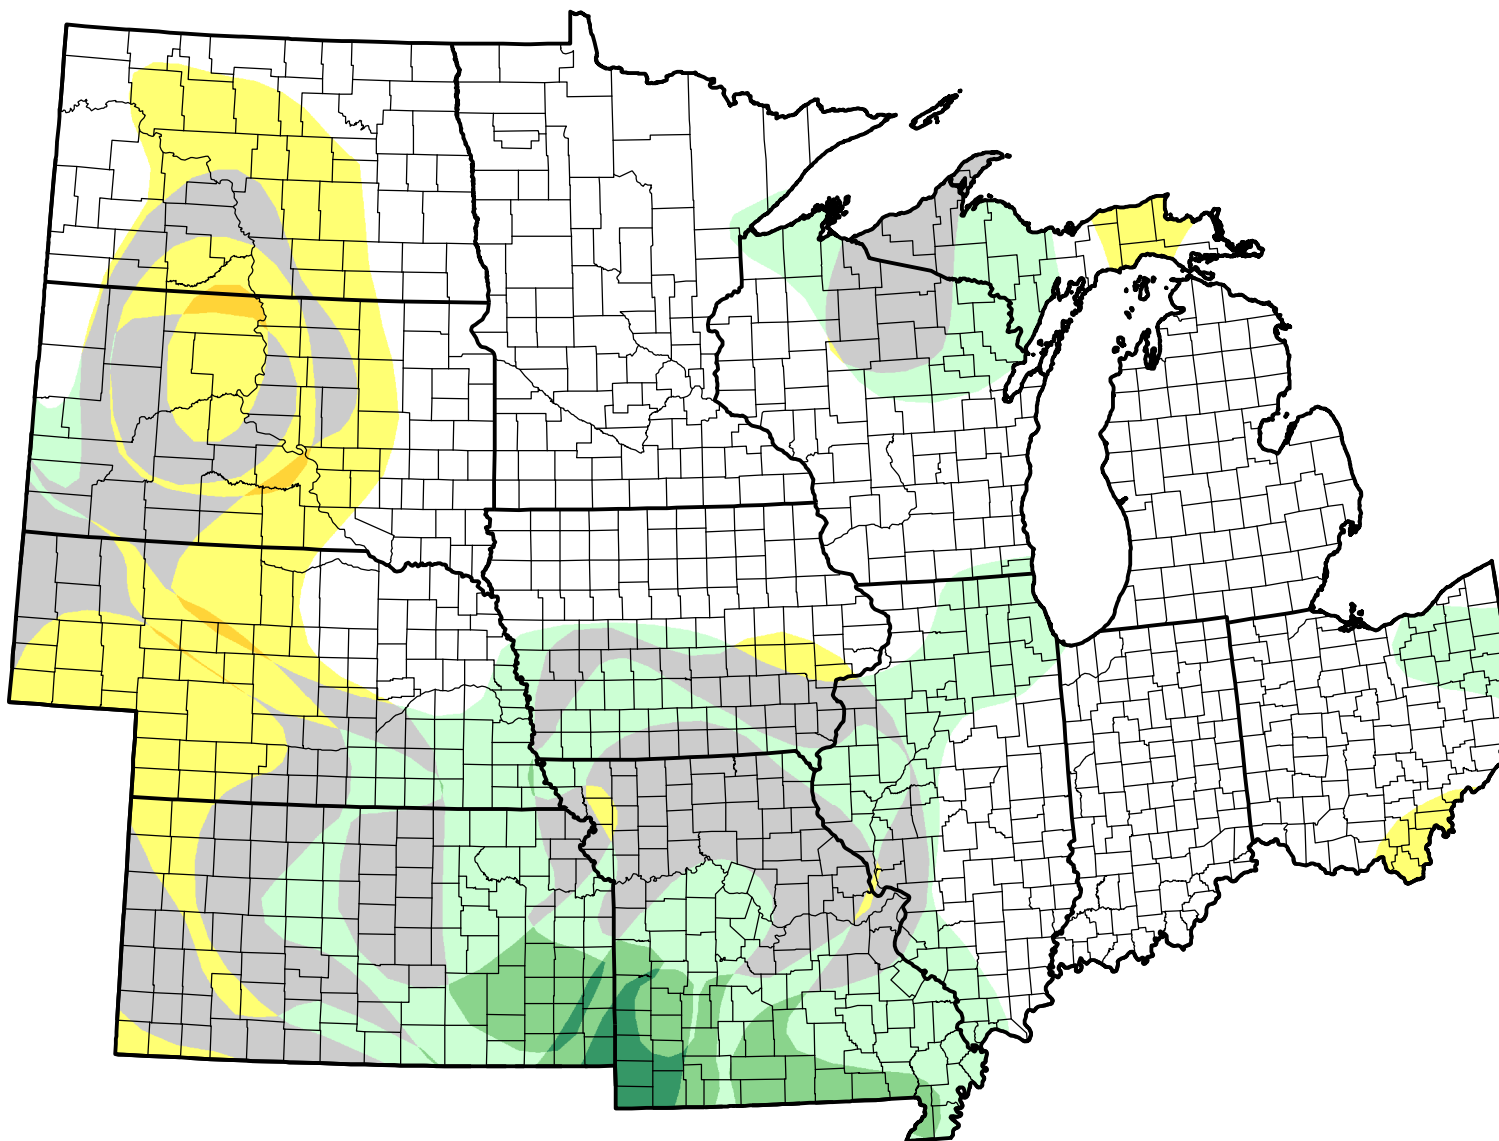

U.S. Drought Monitor Class Change - U2U North Central States

4 Week

May 23, 2006
compared to
April 27, 2006

droughtmonitor.unl.edu

-  5 Class Degradation
-  4 Class Degradation
-  3 Class Degradation
-  2 Class Degradation
-  1 Class Degradation
-  No Change
-  1 Class Improvement
-  2 Class Improvement
-  3 Class Improvement
-  4 Class Improvement
-  5 Class Improvement