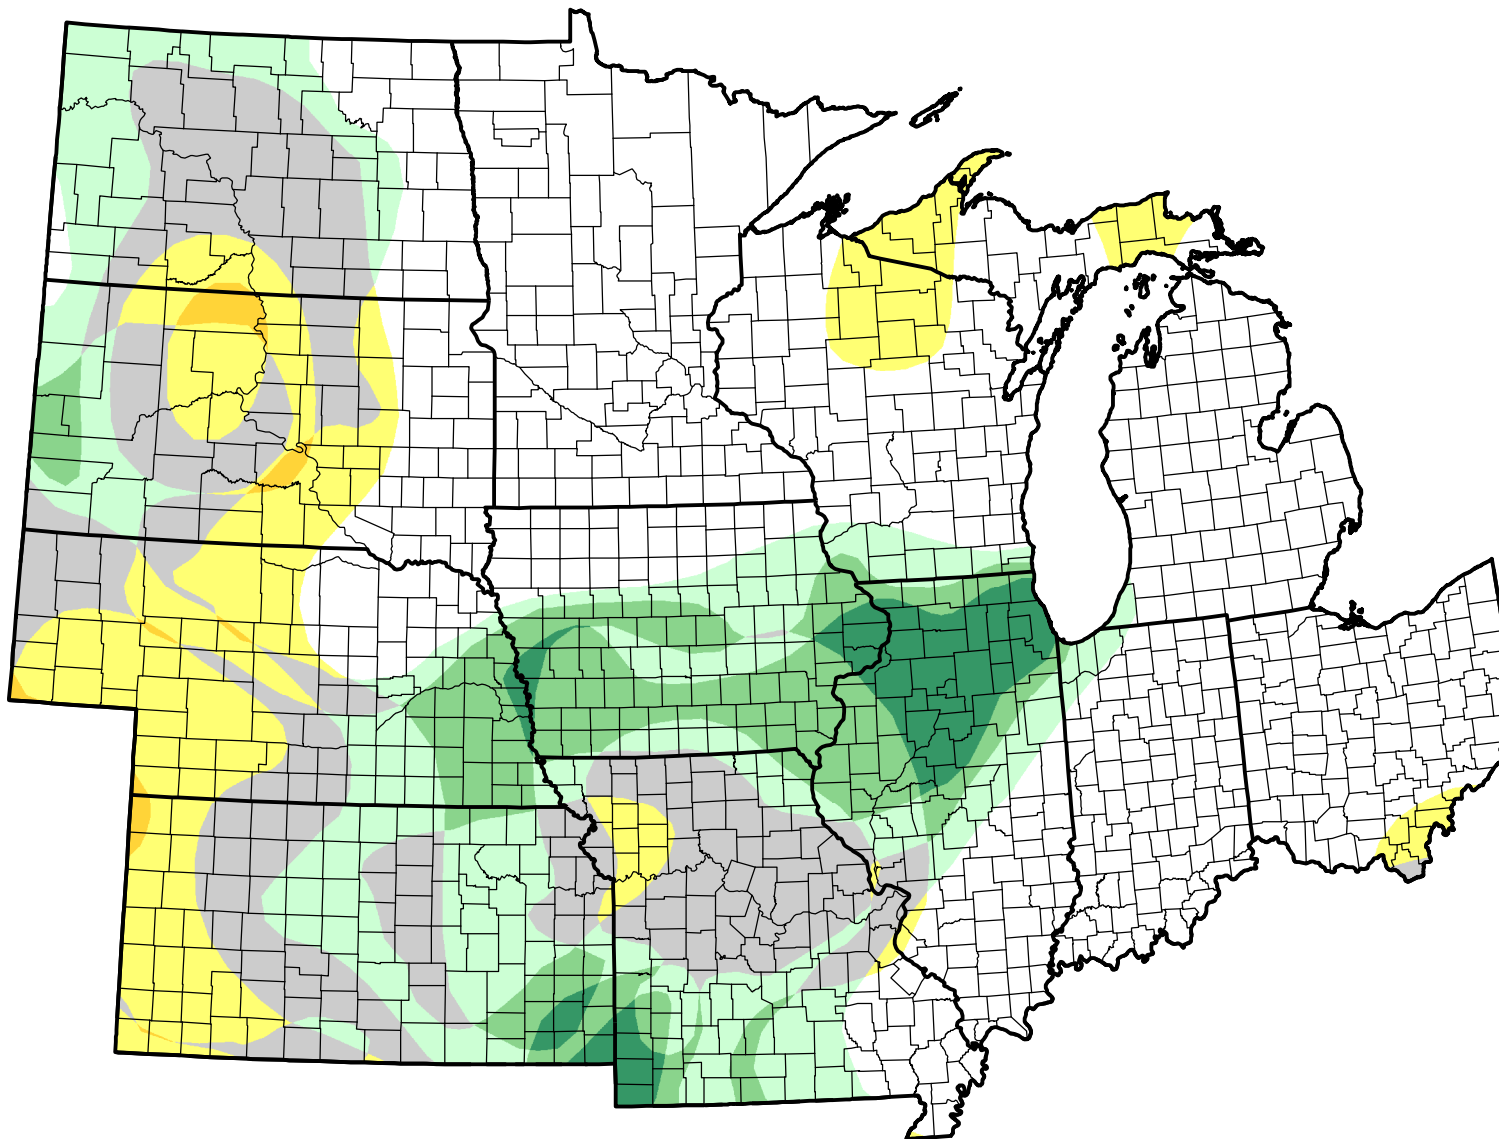

U.S. Drought Monitor Class Change - U2U North Central States 8 Week

May 23, 2006
compared to
March 30, 2006

droughtmonitor.unl.edu

-  5 Class Degradation
-  4 Class Degradation
-  3 Class Degradation
-  2 Class Degradation
-  1 Class Degradation
-  No Change
-  1 Class Improvement
-  2 Class Improvement
-  3 Class Improvement
-  4 Class Improvement
-  5 Class Improvement