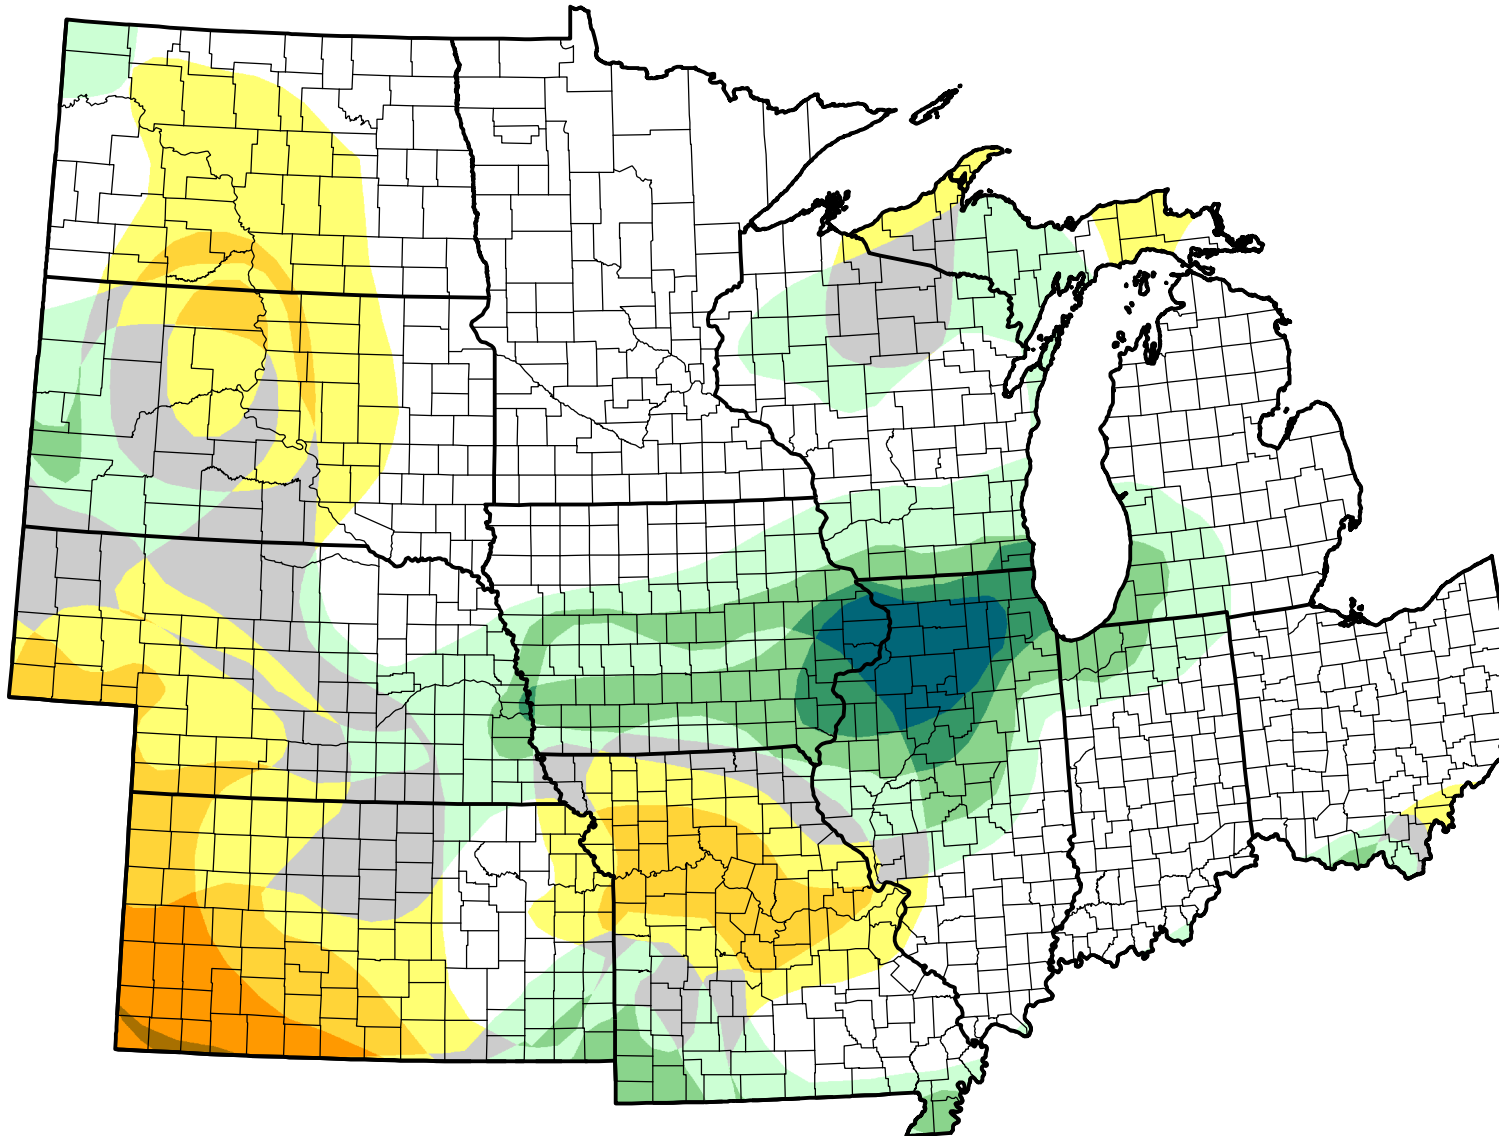

# U.S. Drought Monitor Class Change - U2U North Central States

Start of Calendar Year

May 23, 2006  
compared to  
January 5, 2006

[droughtmonitor.unl.edu](http://droughtmonitor.unl.edu)

-  5 Class Degradation
-  4 Class Degradation
-  3 Class Degradation
-  2 Class Degradation
-  1 Class Degradation
-  No Change
-  1 Class Improvement
-  2 Class Improvement
-  3 Class Improvement
-  4 Class Improvement
-  5 Class Improvement