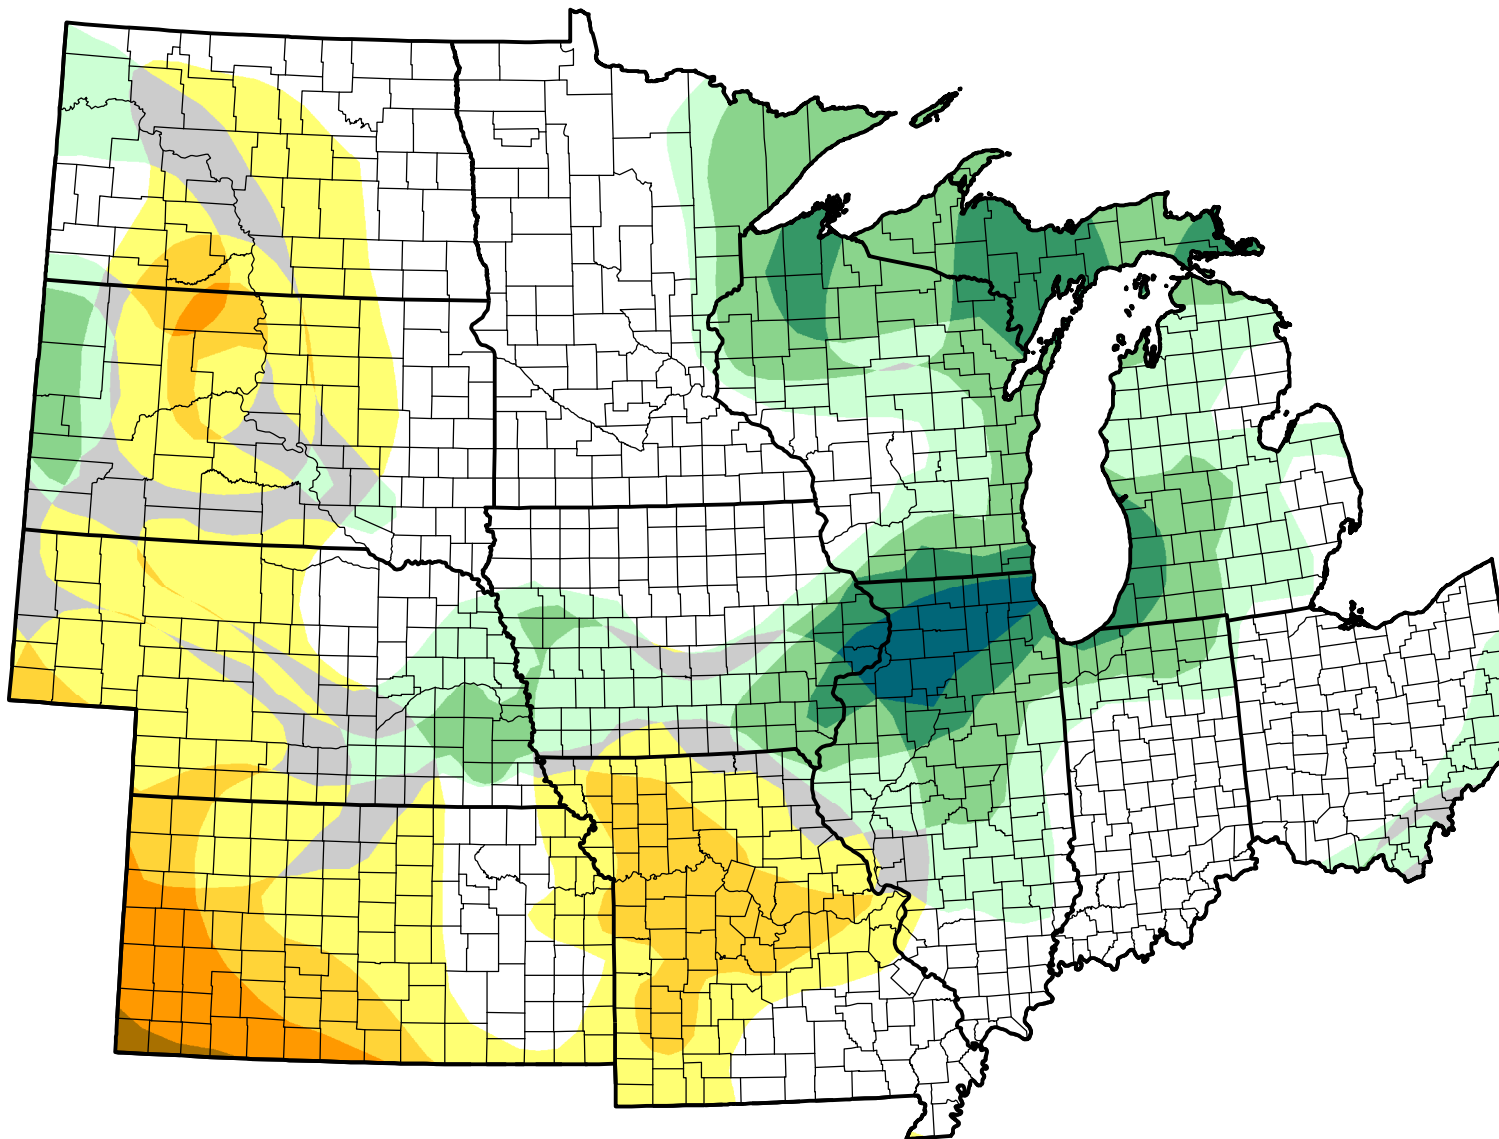

# U.S. Drought Monitor Class Change - U2U North Central States

Start of Water Year

May 23, 2006  
compared to  
September 29, 2005

[droughtmonitor.unl.edu](http://droughtmonitor.unl.edu)

-  5 Class Degradation
-  4 Class Degradation
-  3 Class Degradation
-  2 Class Degradation
-  1 Class Degradation
-  No Change
-  1 Class Improvement
-  2 Class Improvement
-  3 Class Improvement
-  4 Class Improvement
-  5 Class Improvement