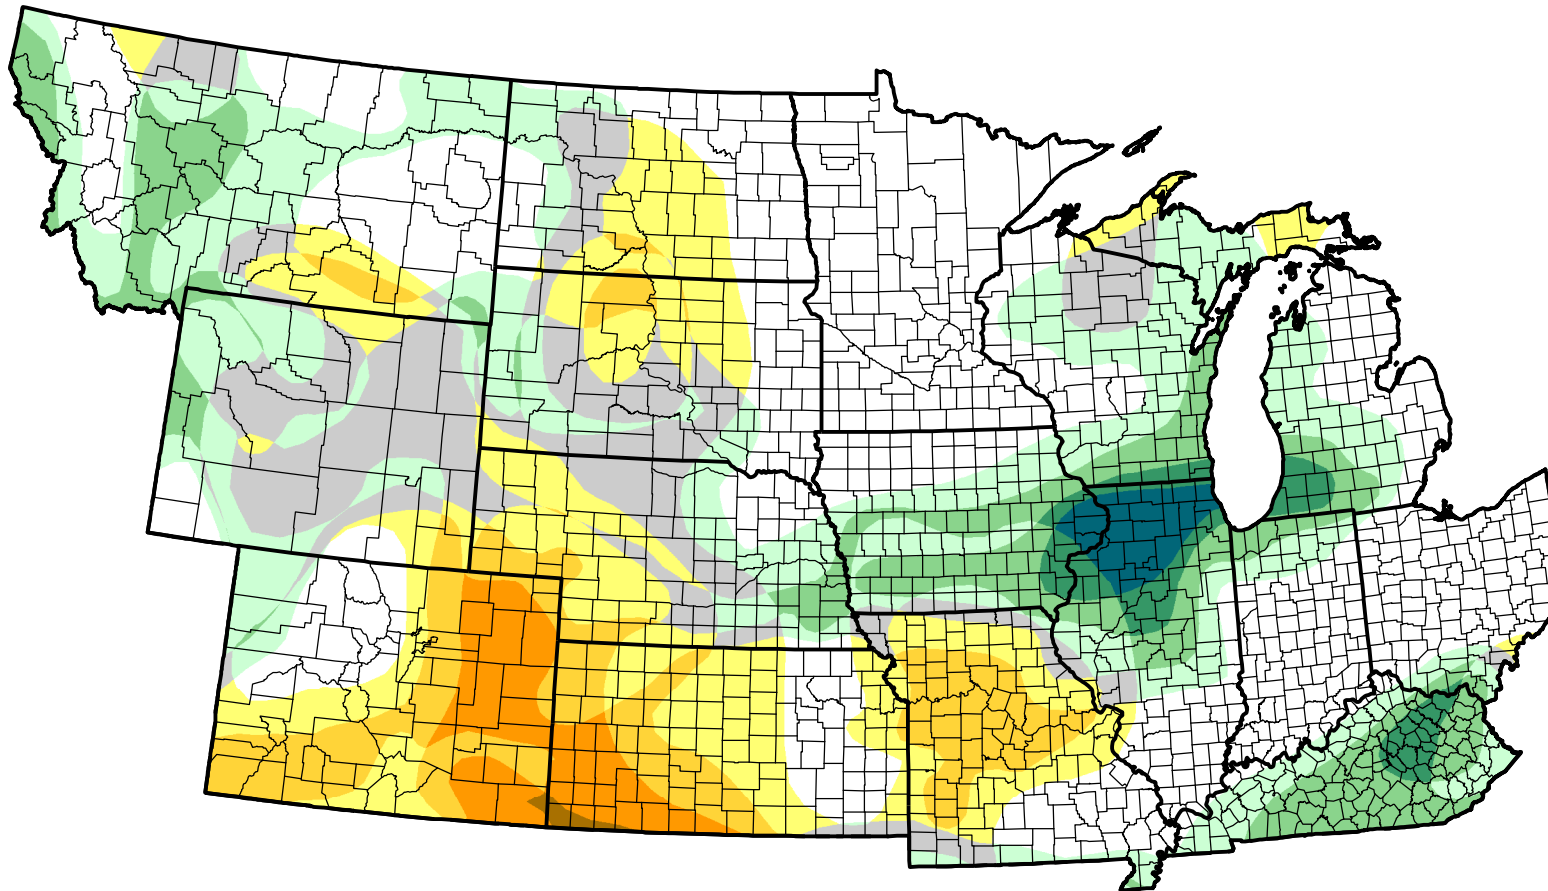

U.S. Drought Monitor Class Change - NWS Central 26 Week

May 23, 2006
compared to
November 24, 2005

droughtmonitor.unl.edu

- | | |
|---|---------------------|
|  | 5 Class Degradation |
|  | 4 Class Degradation |
|  | 3 Class Degradation |
|  | 2 Class Degradation |
|  | 1 Class Degradation |
|  | No Change |
|  | 1 Class Improvement |
|  | 2 Class Improvement |
|  | 3 Class Improvement |
|  | 4 Class Improvement |
|  | 5 Class Improvement |