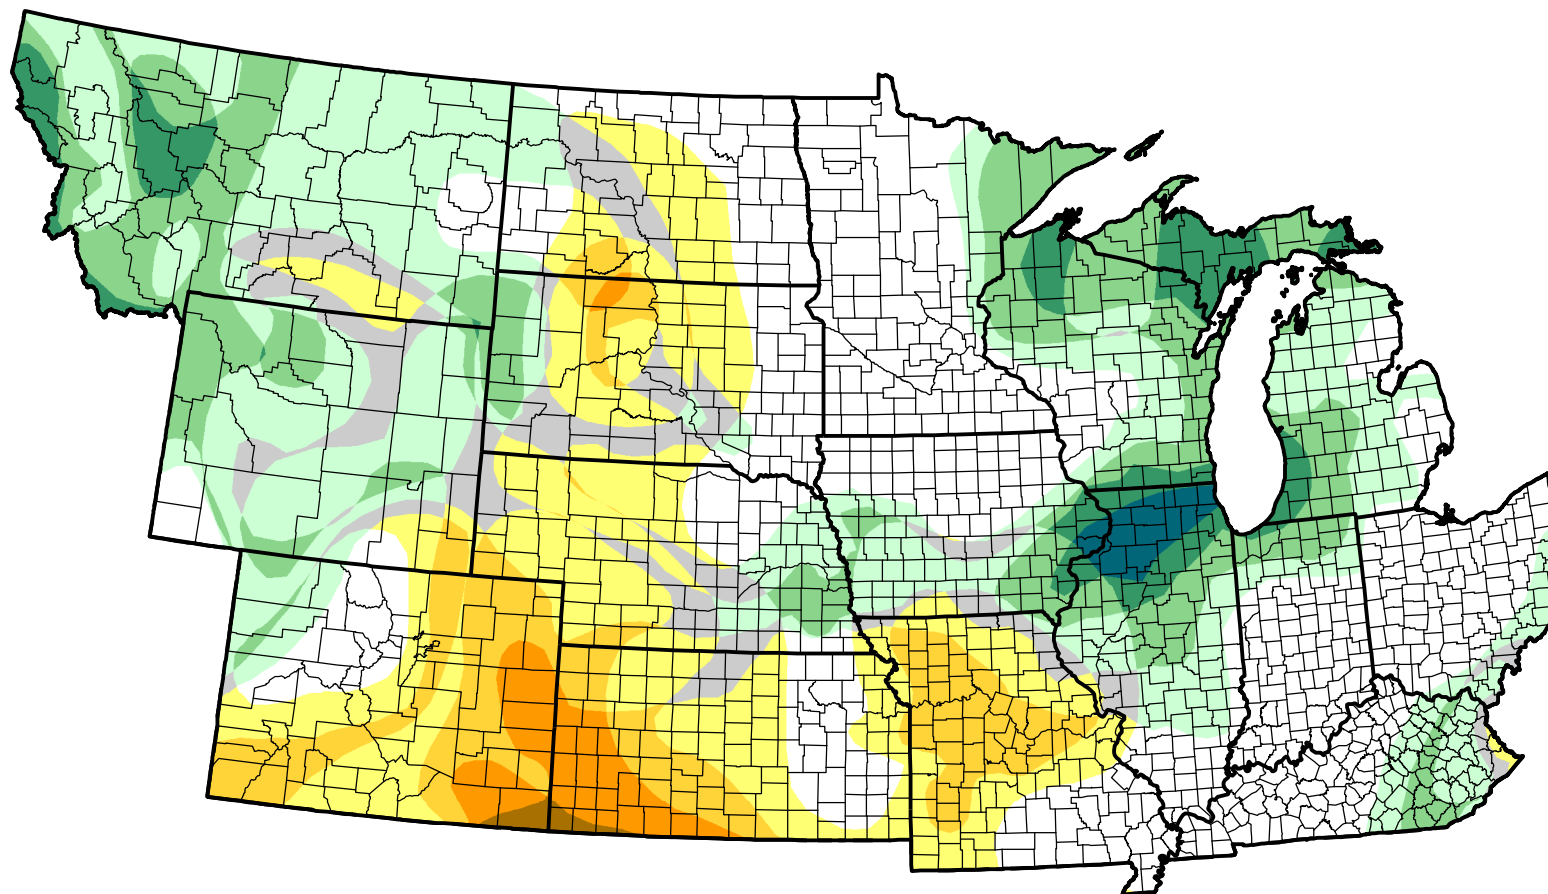

U.S. Drought Monitor Class Change - NWS Central Start of Water Year

May 23, 2006
compared to
September 29, 2005

droughtmonitor.unl.edu

-  5 Class Degradation
-  4 Class Degradation
-  3 Class Degradation
-  2 Class Degradation
-  1 Class Degradation
-  No Change
-  1 Class Improvement
-  2 Class Improvement
-  3 Class Improvement
-  4 Class Improvement
-  5 Class Improvement