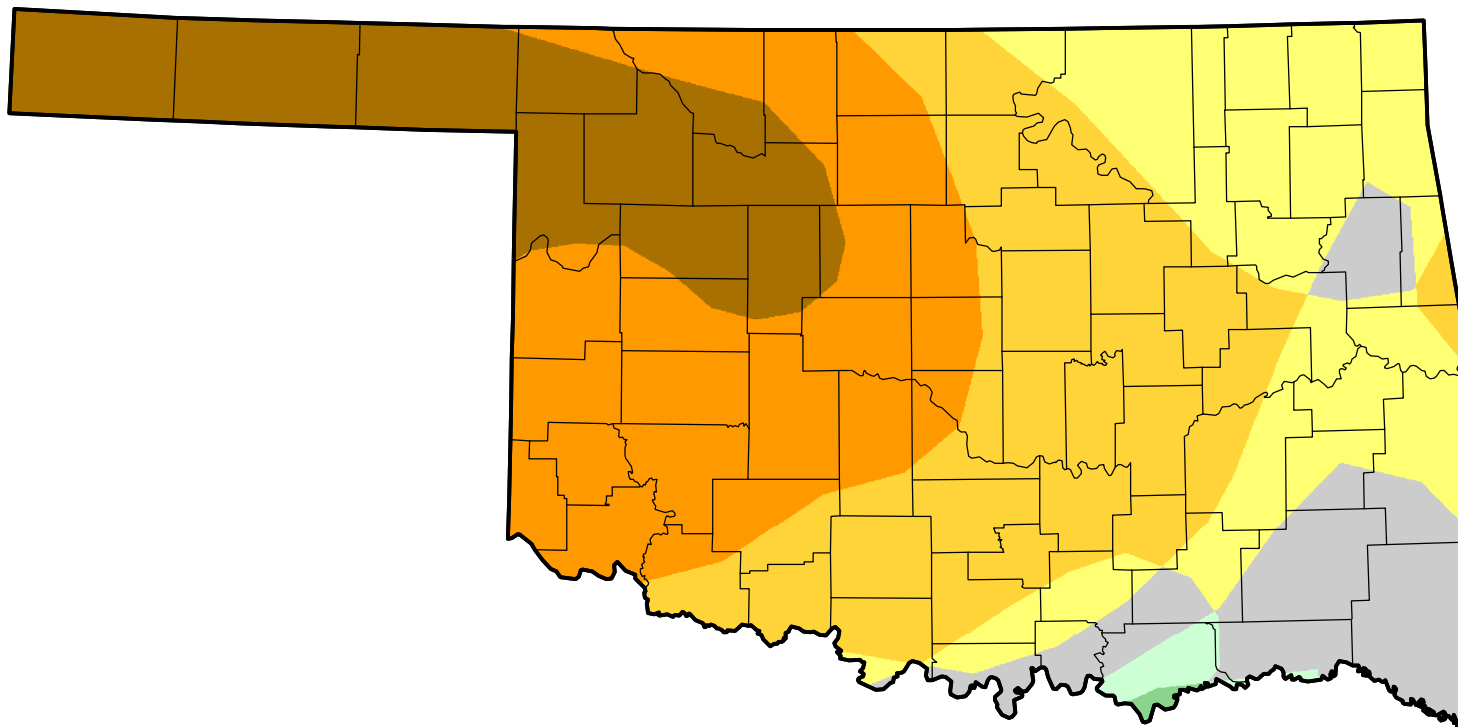

U.S. Drought Monitor Class Change - Oklahoma

Start of Water Year

May 23, 2006
compared to
September 29, 2005

droughtmonitor.unl.edu

-  5 Class Degradation
-  4 Class Degradation
-  3 Class Degradation
-  2 Class Degradation
-  1 Class Degradation
-  No Change
-  1 Class Improvement
-  2 Class Improvement
-  3 Class Improvement
-  4 Class Improvement
-  5 Class Improvement