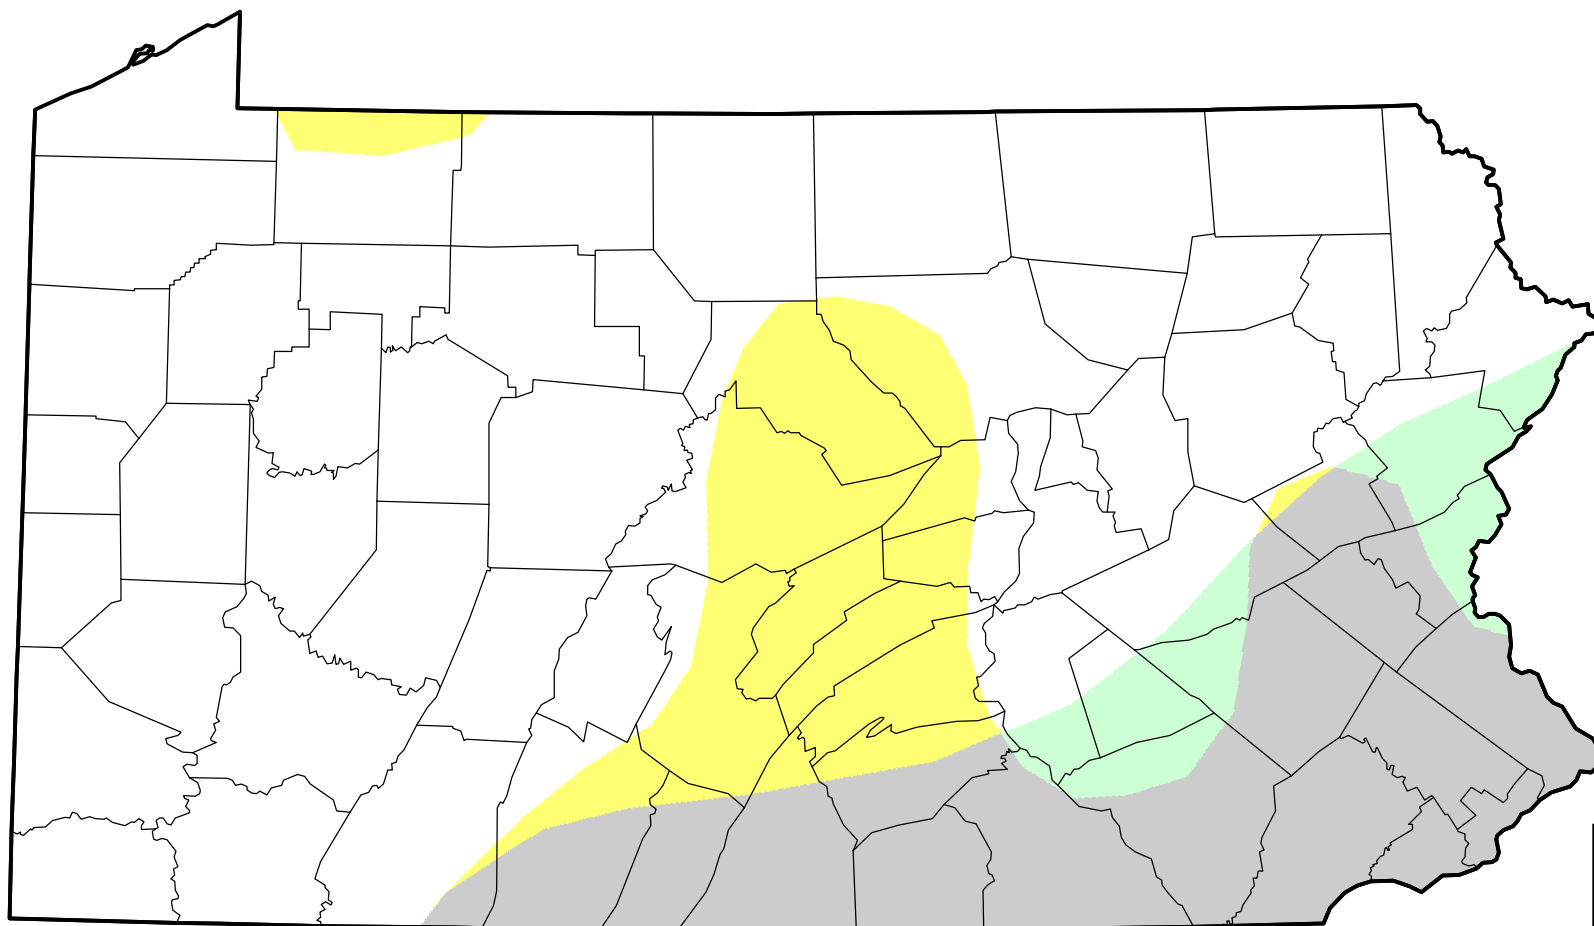

U.S. Drought Monitor Class Change - Pennsylvania

8 Week

May 23, 2006
compared to
March 30, 2006

droughtmonitor.unl.edu

-  5 Class Degradation
-  4 Class Degradation
-  3 Class Degradation
-  2 Class Degradation
-  1 Class Degradation
-  No Change
-  1 Class Improvement
-  2 Class Improvement
-  3 Class Improvement
-  4 Class Improvement
-  5 Class Improvement