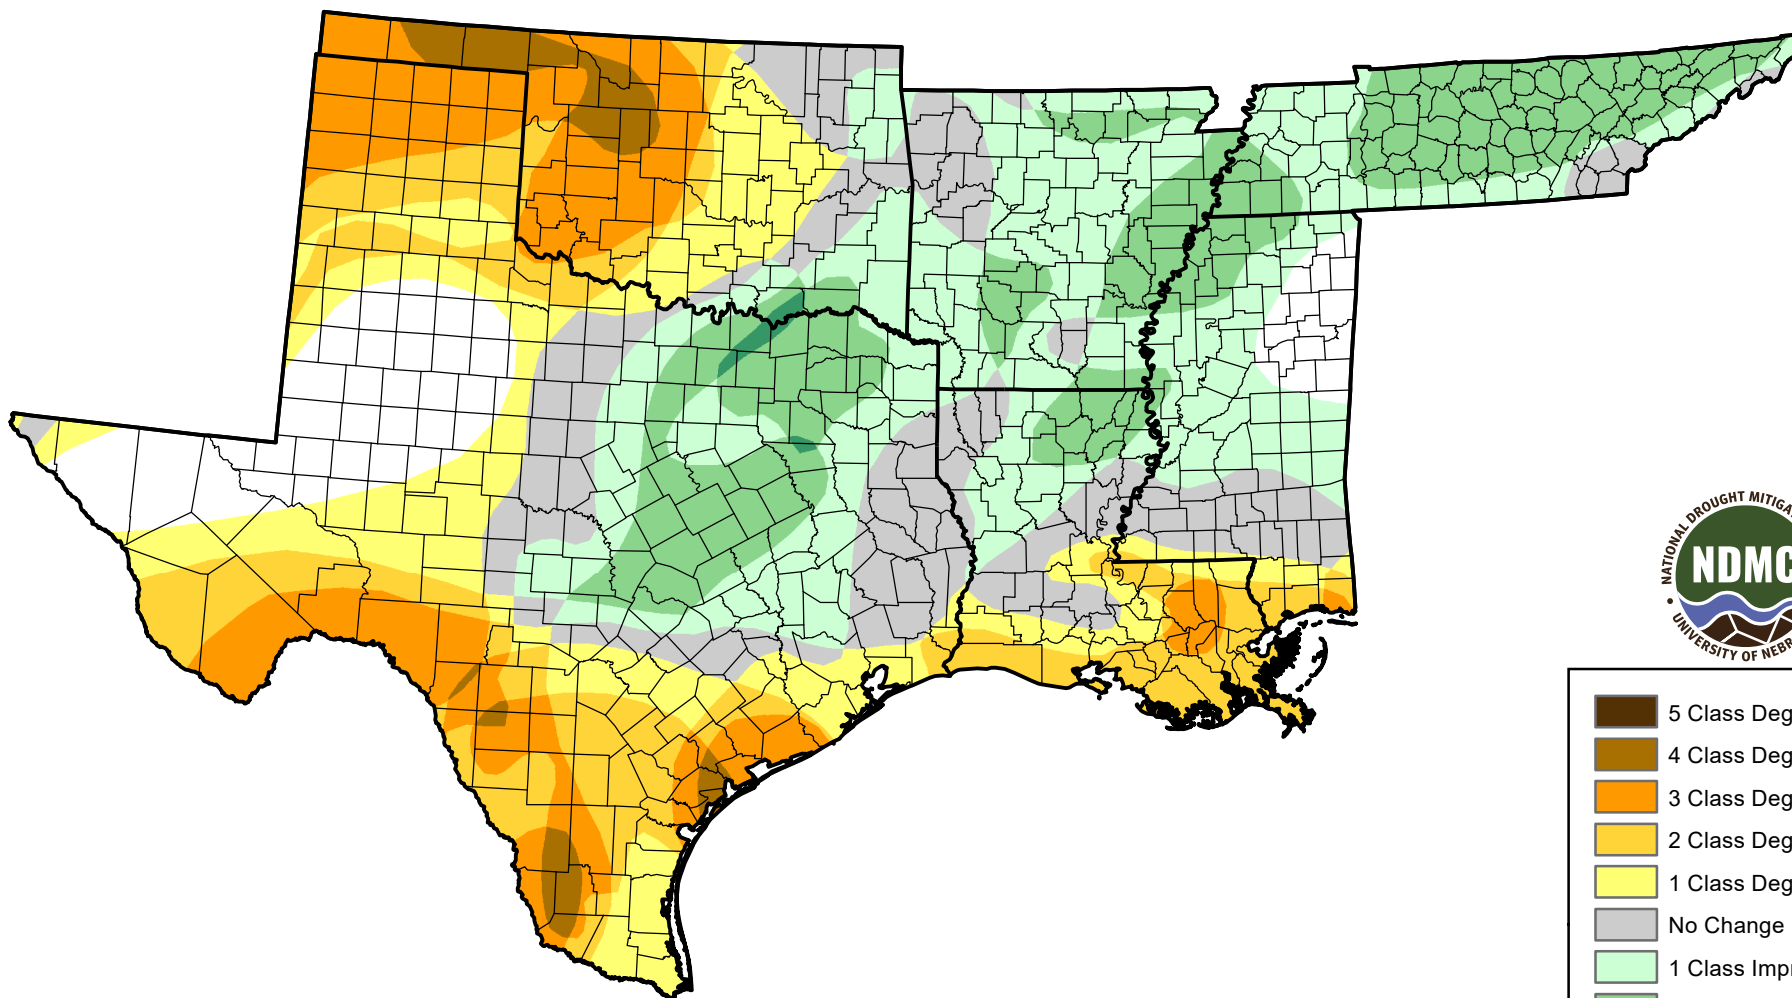

U.S. Drought Monitor Class Change - South

26 Week

May 23, 2006
compared to
November 24, 2005

droughtmonitor.unl.edu

-  5 Class Degradation
-  4 Class Degradation
-  3 Class Degradation
-  2 Class Degradation
-  1 Class Degradation
-  No Change
-  1 Class Improvement
-  2 Class Improvement
-  3 Class Improvement
-  4 Class Improvement
-  5 Class Improvement