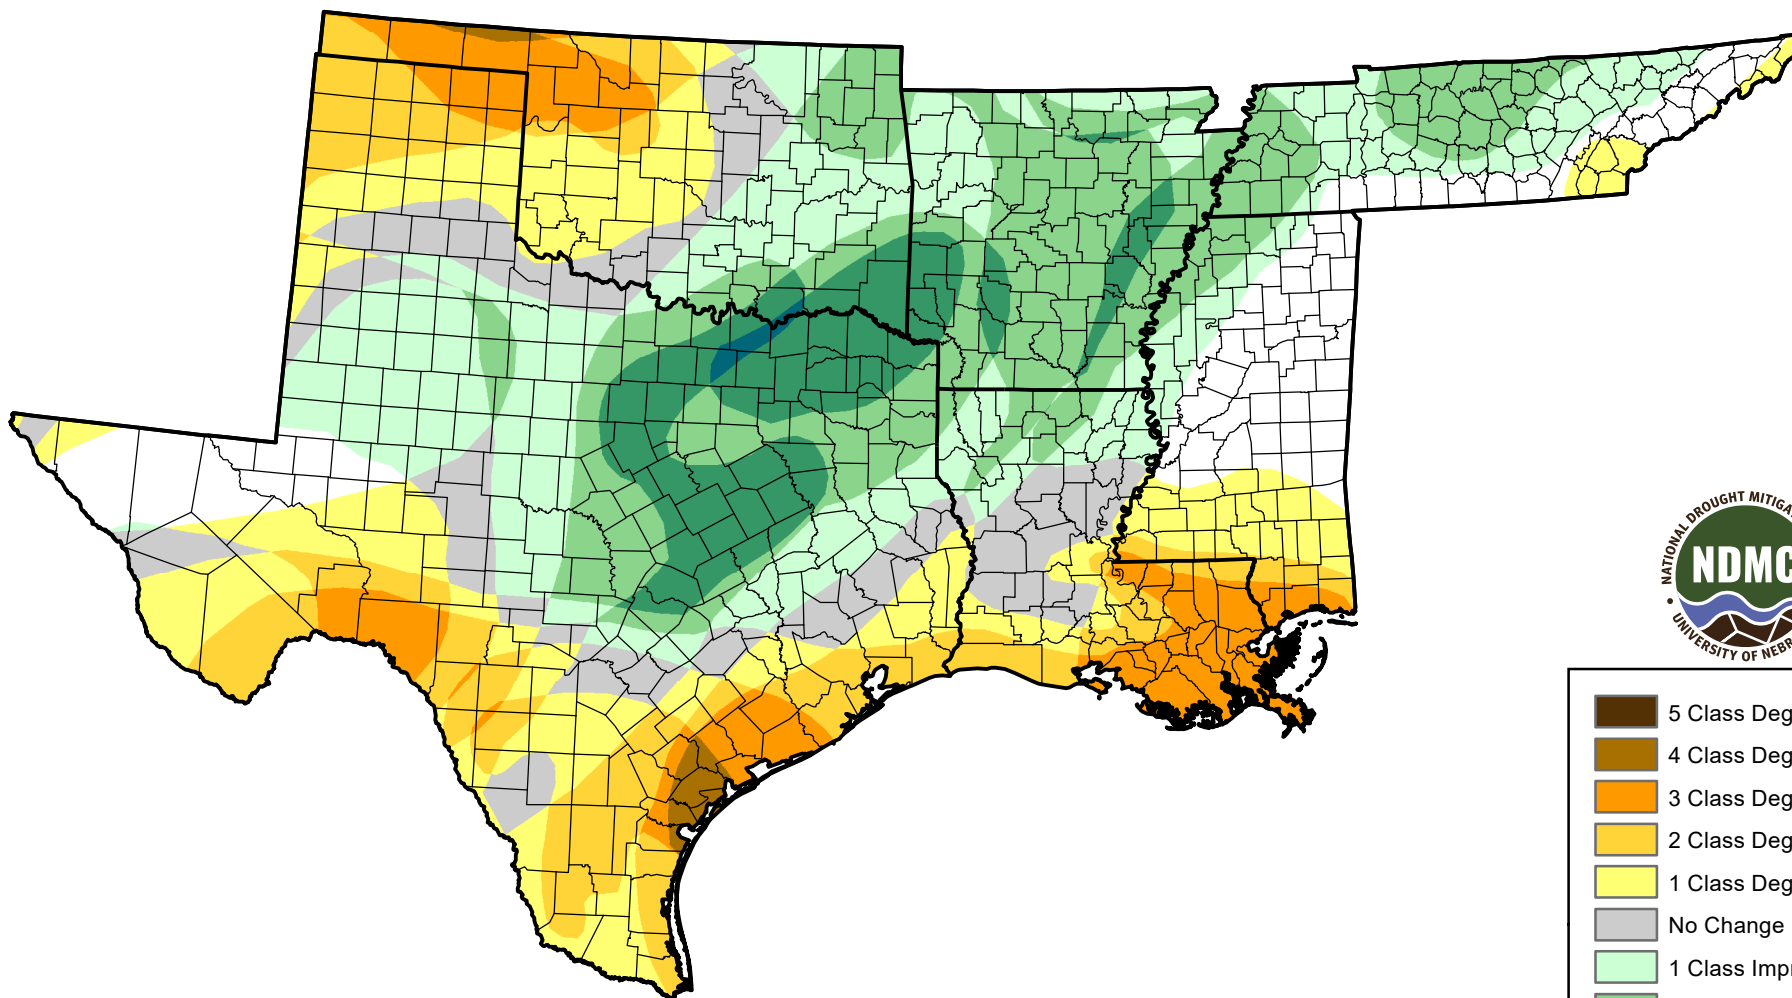

U.S. Drought Monitor Class Change - South

Start of Calendar Year

May 23, 2006
compared to
January 5, 2006

droughtmonitor.unl.edu

-  5 Class Degradation
-  4 Class Degradation
-  3 Class Degradation
-  2 Class Degradation
-  1 Class Degradation
-  No Change
-  1 Class Improvement
-  2 Class Improvement
-  3 Class Improvement
-  4 Class Improvement
-  5 Class Improvement