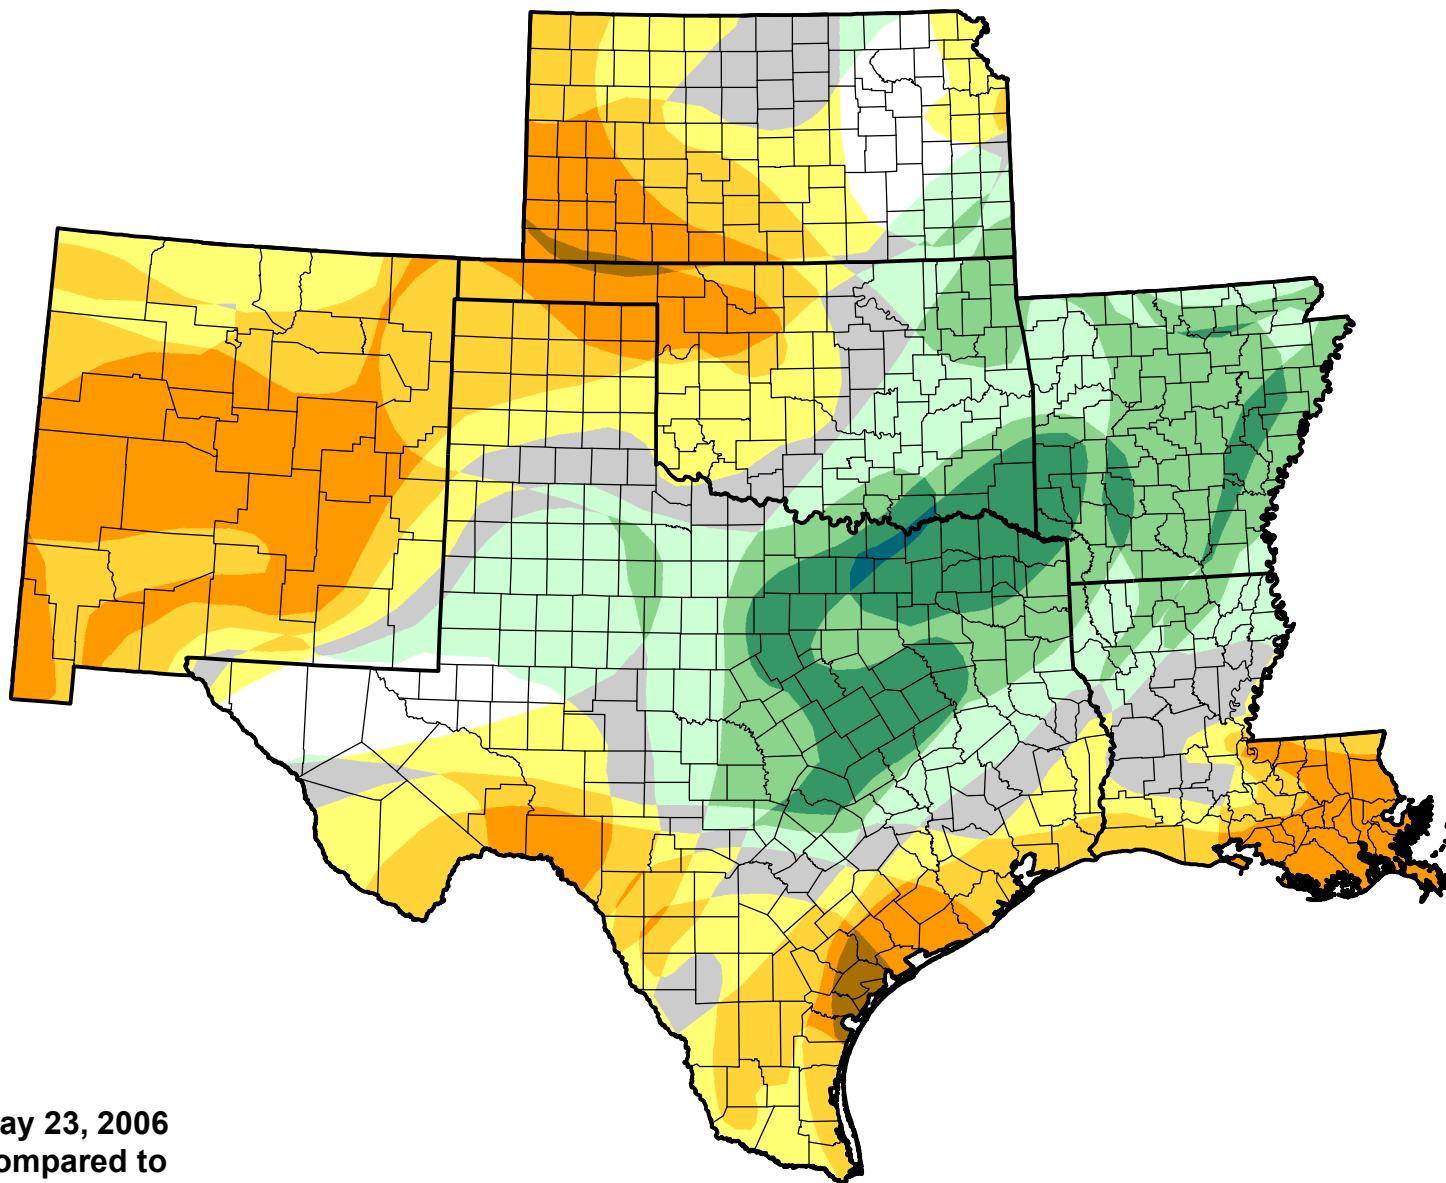

# U.S. Drought Monitor Class Change - SCIPP

Start of Calendar Year

May 23, 2006  
compared to  
January 5, 2006

[droughtmonitor.unl.edu](http://droughtmonitor.unl.edu)

- 5 Class Degradation
- 4 Class Degradation
- 3 Class Degradation
- 2 Class Degradation
- 1 Class Degradation
- No Change
- 1 Class Improvement
- 2 Class Improvement
- 3 Class Improvement
- 4 Class Improvement
- 5 Class Improvement