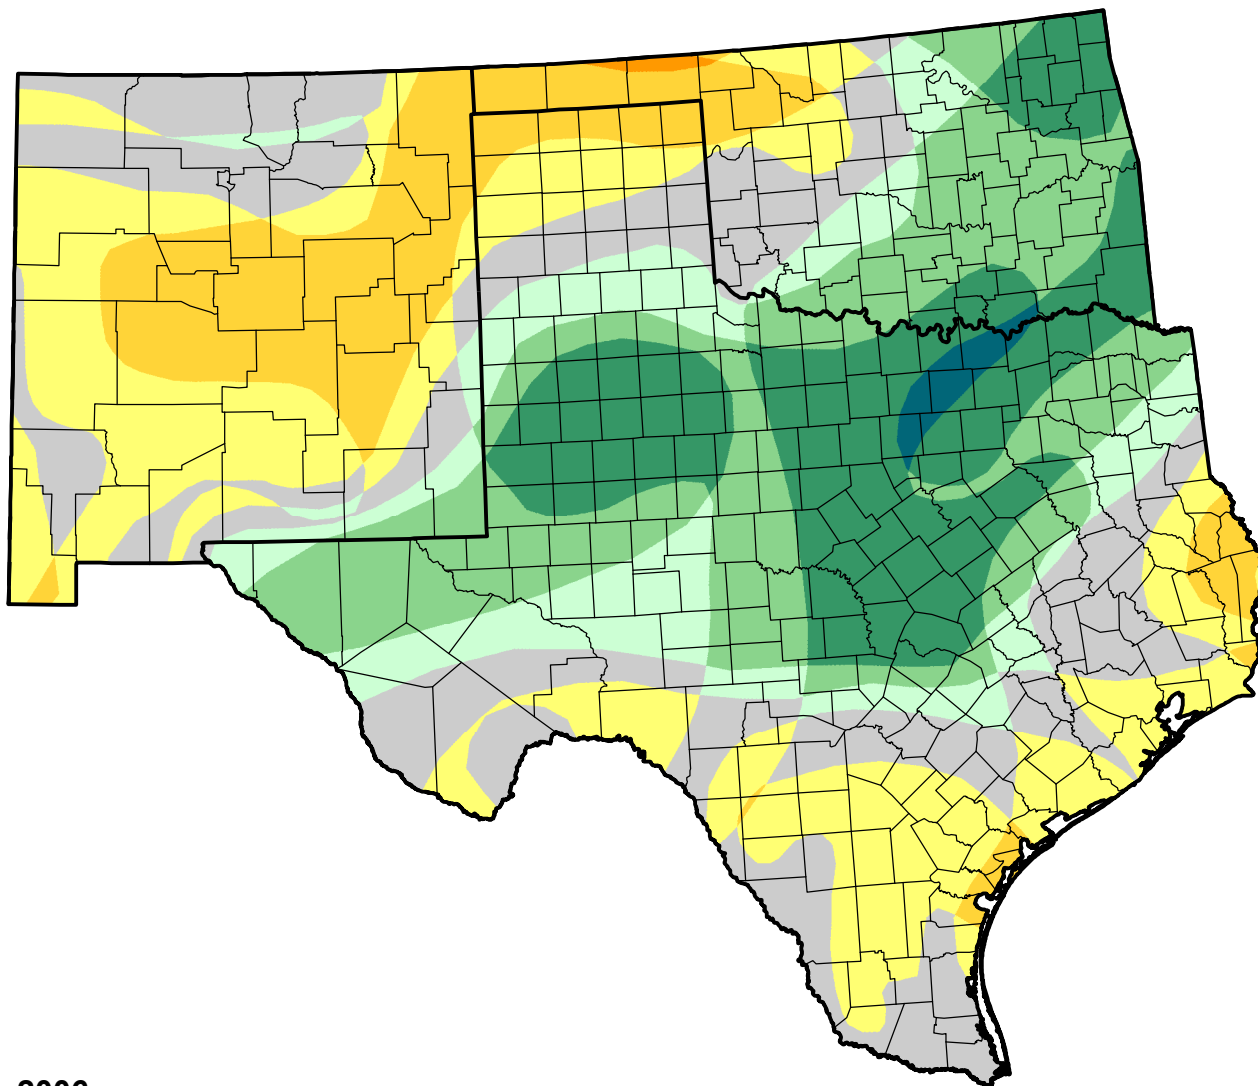

U.S. Drought Monitor Class Change - Southern Plains RDEWS

13 Week

May 23, 2006
compared to
February 23, 2006

droughtmonitor.unl.edu

-  5 Class Degradation
-  4 Class Degradation
-  3 Class Degradation
-  2 Class Degradation
-  1 Class Degradation
-  No Change
-  1 Class Improvement
-  2 Class Improvement
-  3 Class Improvement
-  4 Class Improvement
-  5 Class Improvement