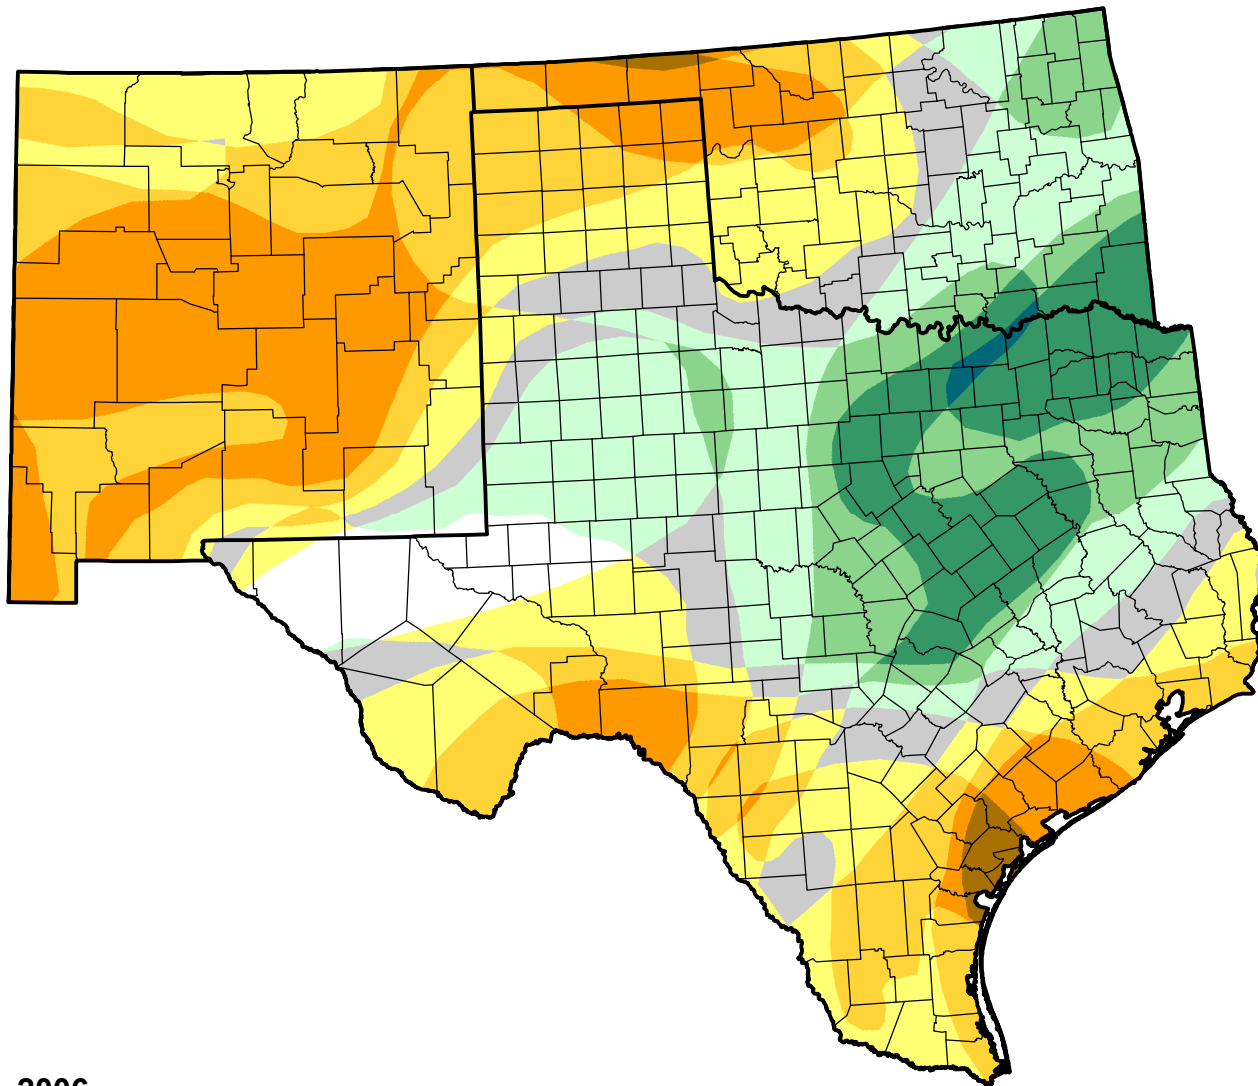

U.S. Drought Monitor Class Change - Southern Plains RDEWS

Start of Calendar Year

May 23, 2006
compared to
January 5, 2006

droughtmonitor.unl.edu