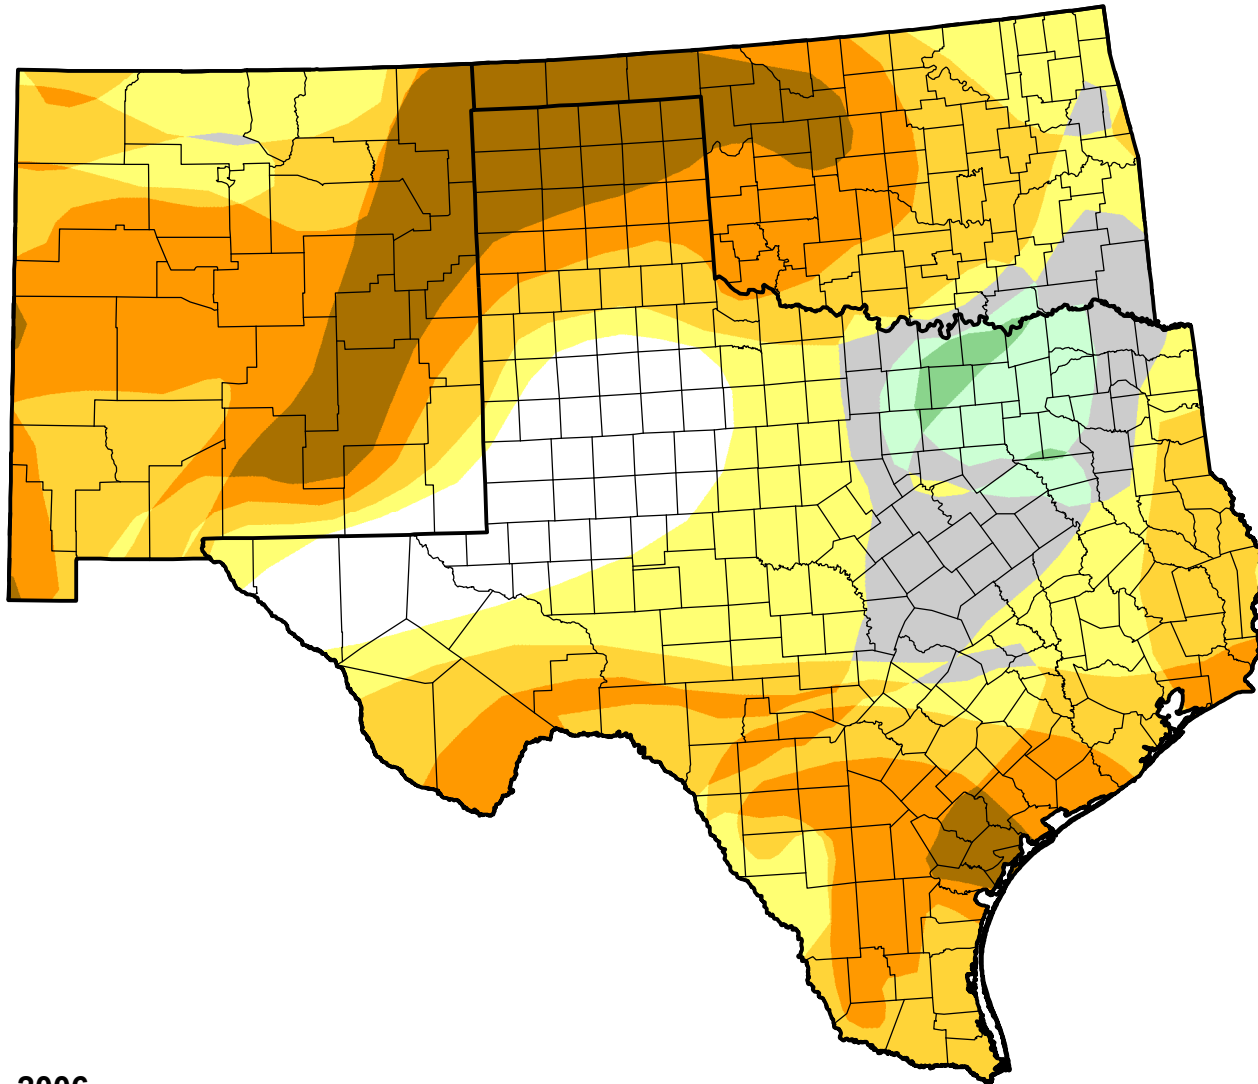

# U.S. Drought Monitor Class Change - Southern Plains RDEWS

Start of Water Year

May 23, 2006  
compared to  
September 29, 2005

[droughtmonitor.unl.edu](http://droughtmonitor.unl.edu)

-  5 Class Degradation
-  4 Class Degradation
-  3 Class Degradation
-  2 Class Degradation
-  1 Class Degradation
-  No Change
-  1 Class Improvement
-  2 Class Improvement
-  3 Class Improvement
-  4 Class Improvement
-  5 Class Improvement