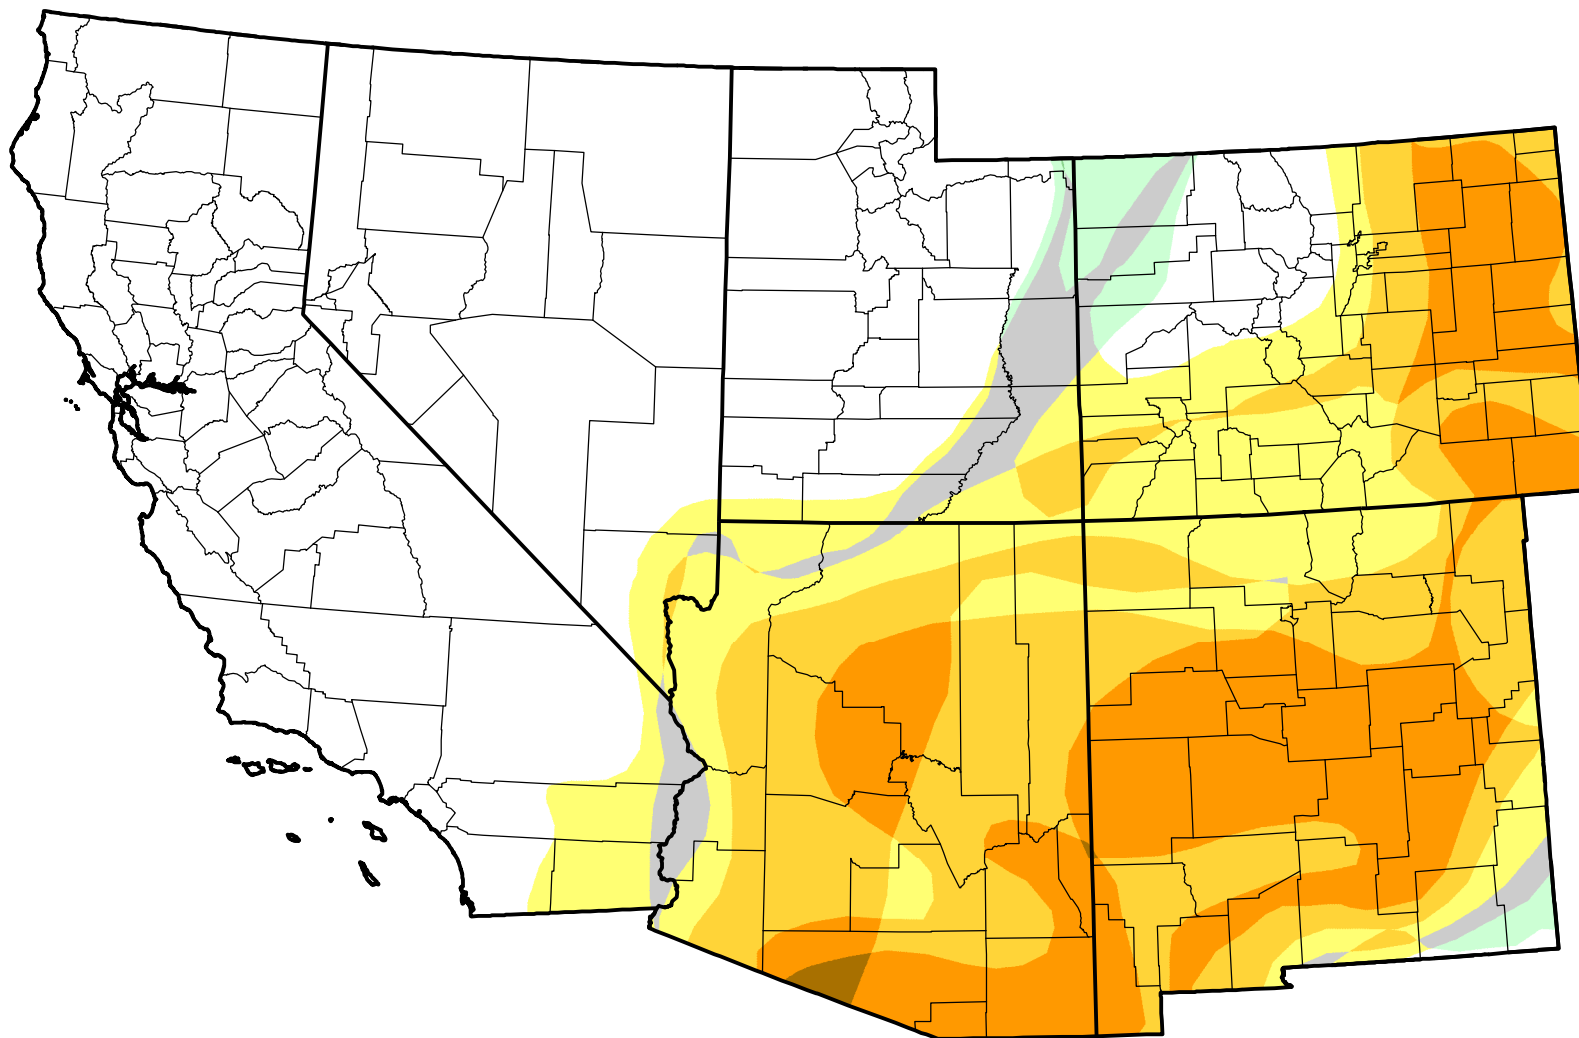

U.S. Drought Monitor Class Change - Southwest

Start of Calendar Year

May 23, 2006
compared to
January 5, 2006

droughtmonitor.unl.edu

-  5 Class Degradation
-  4 Class Degradation
-  3 Class Degradation
-  2 Class Degradation
-  1 Class Degradation
-  No Change
-  1 Class Improvement
-  2 Class Improvement
-  3 Class Improvement
-  4 Class Improvement
-  5 Class Improvement