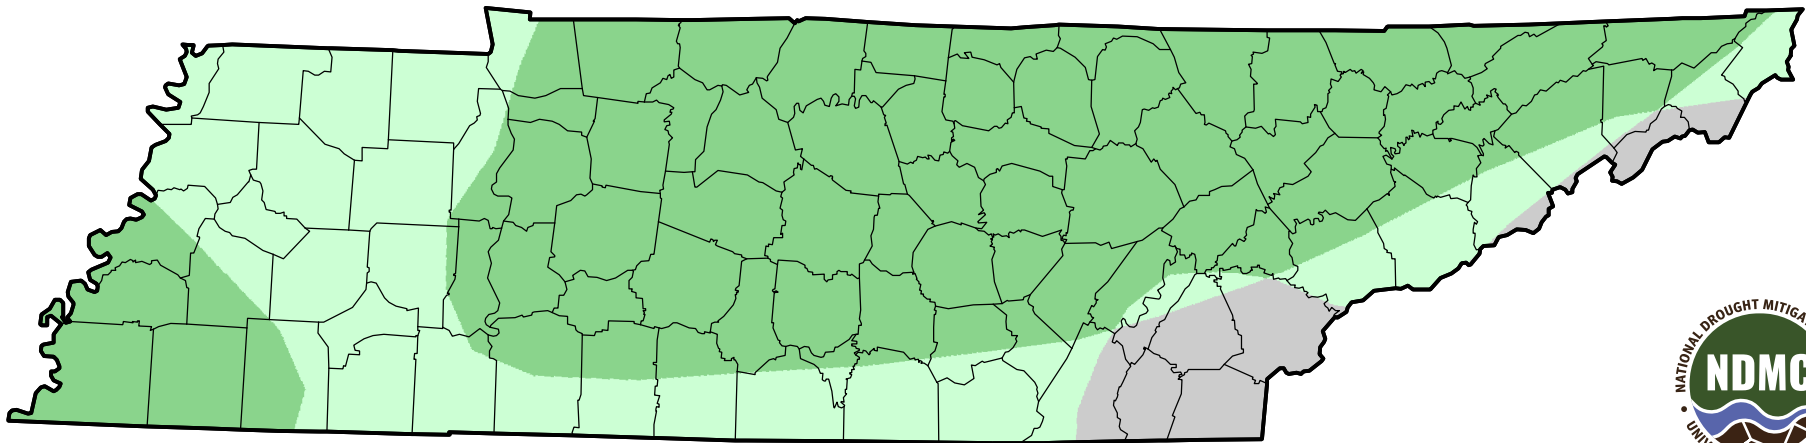

U.S. Drought Monitor Class Change - Tennessee

26 Week

**May 23, 2006
compared to
November 24, 2005**

droughtmonitor.unl.edu

-  5 Class Degradation
-  4 Class Degradation
-  3 Class Degradation
-  2 Class Degradation
-  1 Class Degradation
-  No Change
-  1 Class Improvement
-  2 Class Improvement
-  3 Class Improvement
-  4 Class Improvement
-  5 Class Improvement