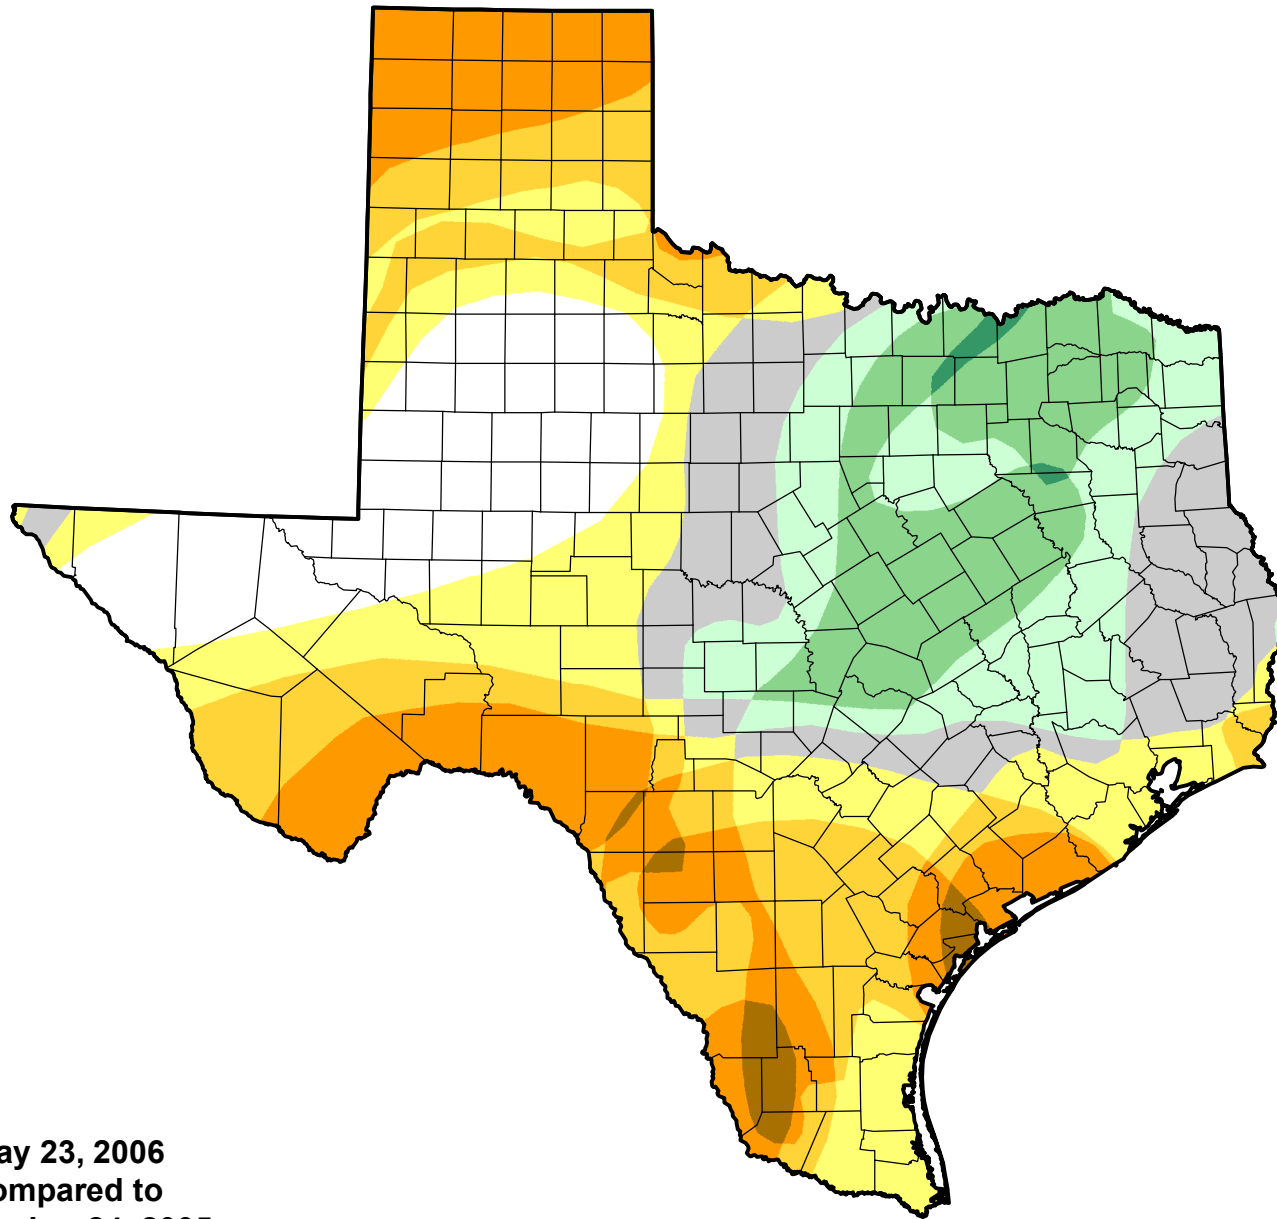

U.S. Drought Monitor Class Change - Texas

26 Week

May 23, 2006
compared to
November 24, 2005

droughtmonitor.unl.edu

-  5 Class Degradation
-  4 Class Degradation
-  3 Class Degradation
-  2 Class Degradation
-  1 Class Degradation
-  No Change
-  1 Class Improvement
-  2 Class Improvement
-  3 Class Improvement
-  4 Class Improvement
-  5 Class Improvement