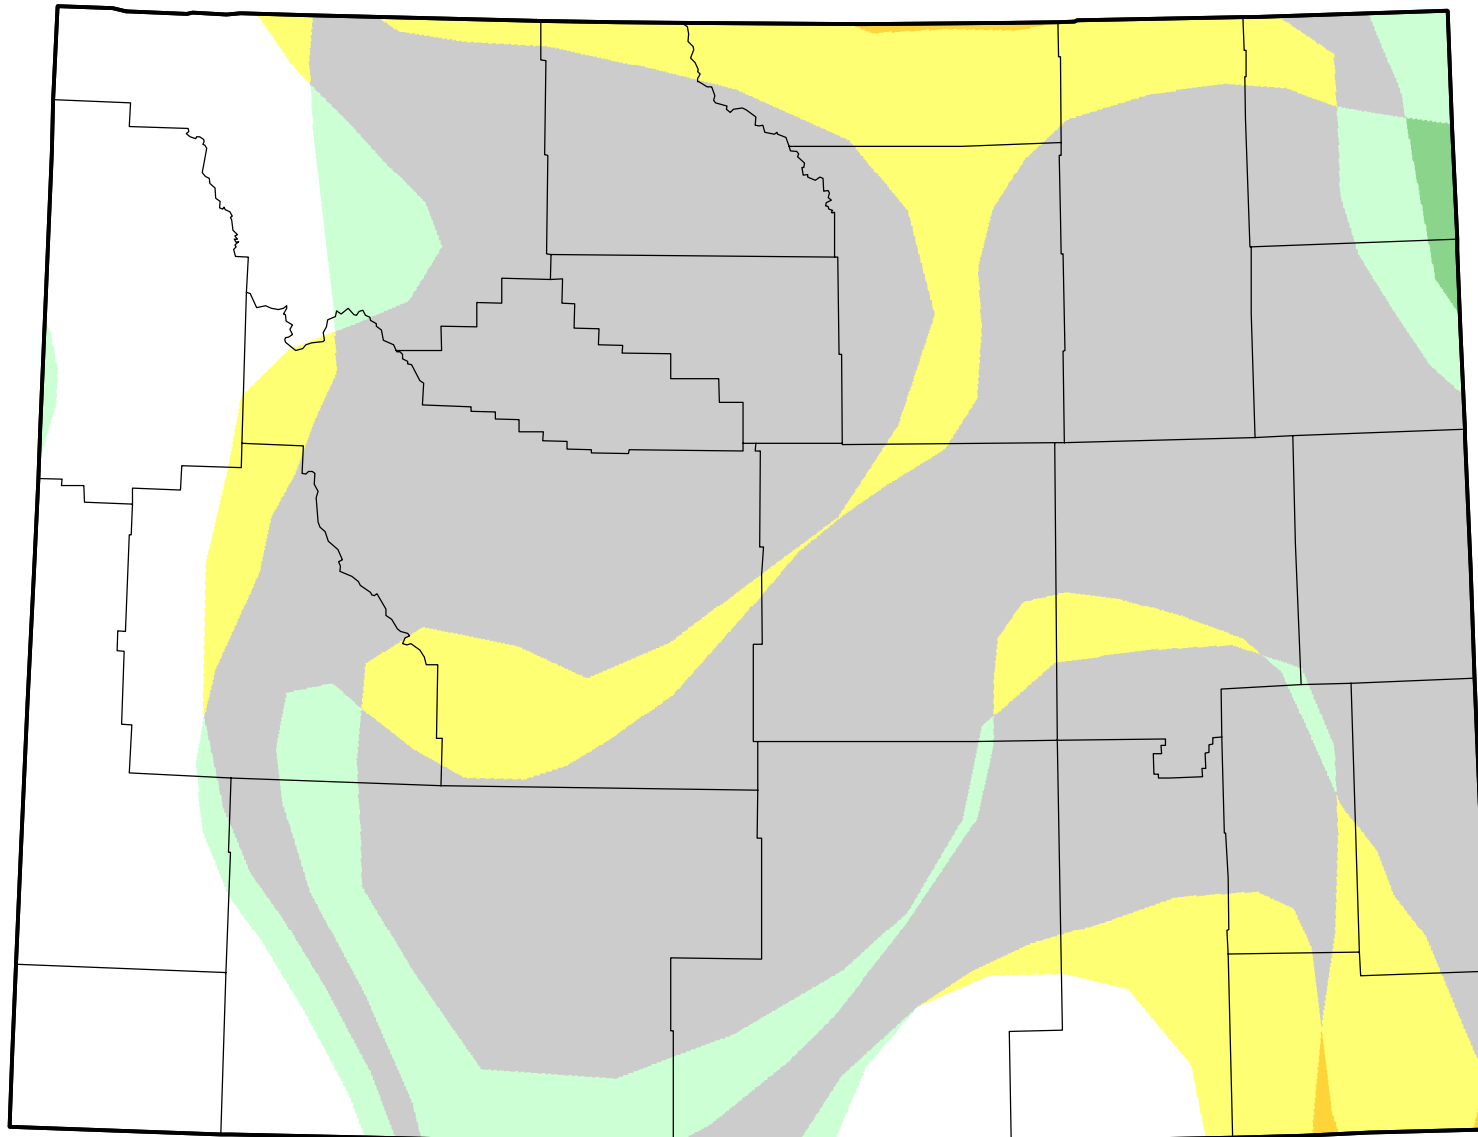

U.S. Drought Monitor Class Change - Wyoming

13 Week

May 23, 2006
compared to
February 23, 2006

droughtmonitor.unl.edu

- | | |
|---|---------------------|
|  | 5 Class Degradation |
|  | 4 Class Degradation |
|  | 3 Class Degradation |
|  | 2 Class Degradation |
|  | 1 Class Degradation |
|  | No Change |
|  | 1 Class Improvement |
|  | 2 Class Improvement |
|  | 3 Class Improvement |
|  | 4 Class Improvement |
|  | 5 Class Improvement |