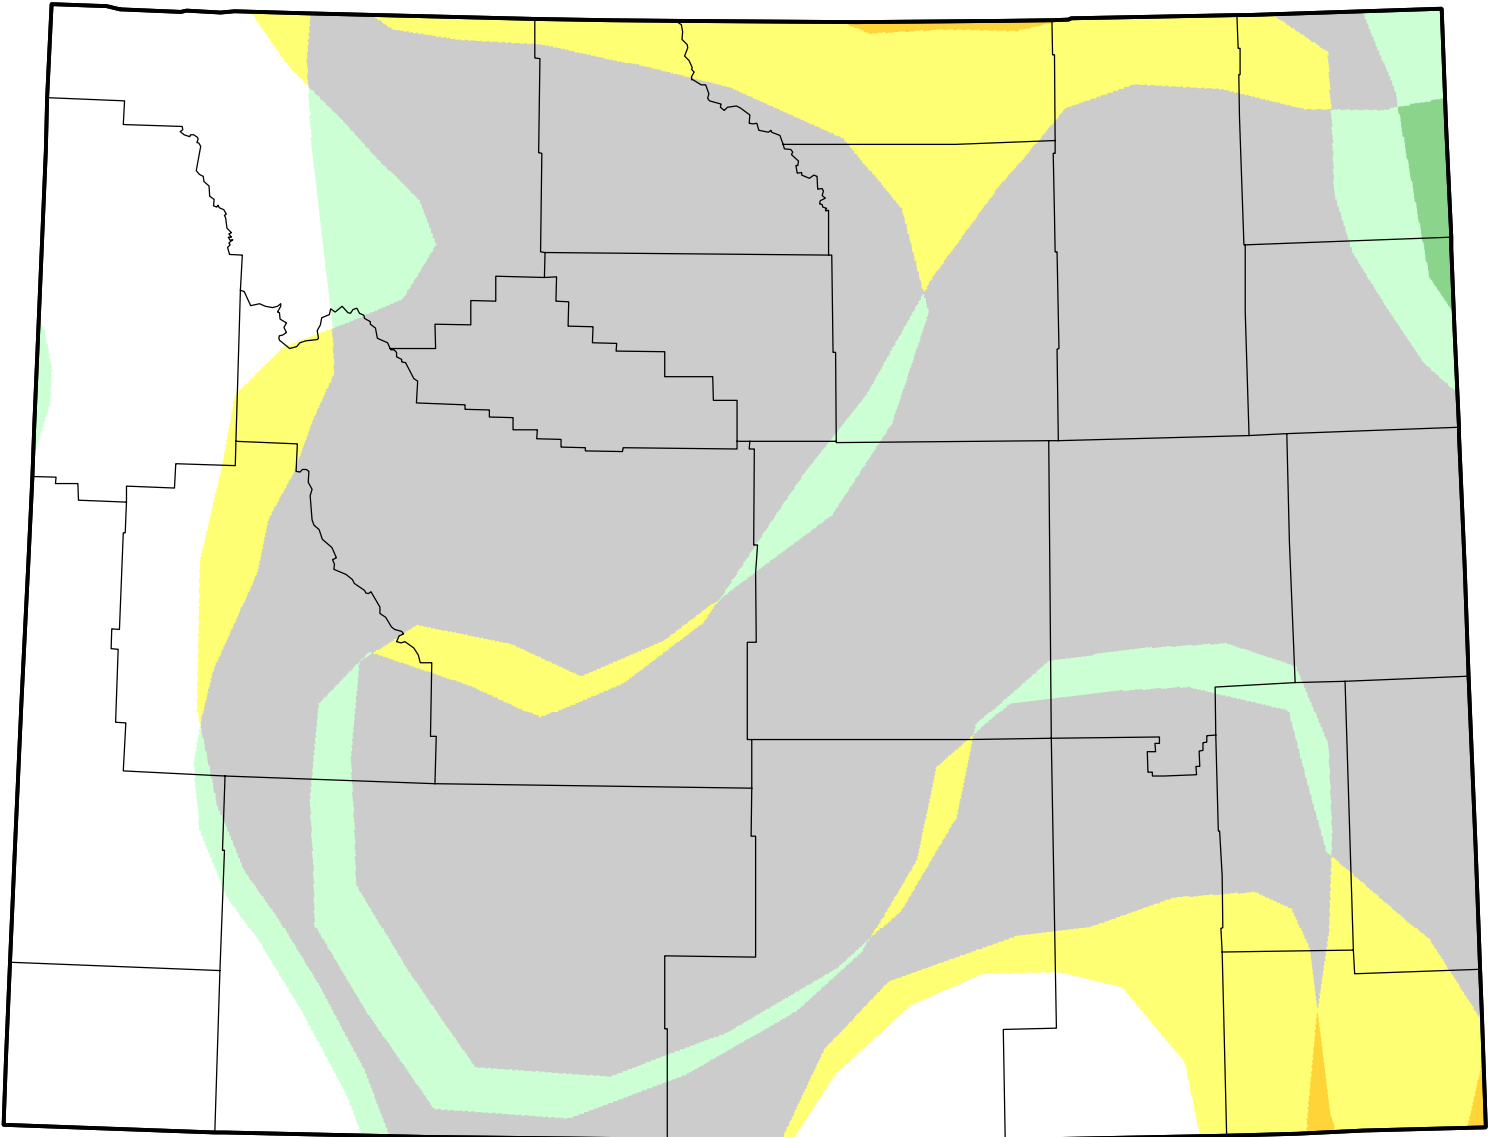

U.S. Drought Monitor Class Change - Wyoming

8 Week

May 23, 2006
compared to
March 30, 2006

droughtmonitor.unl.edu

-  5 Class Degradation
-  4 Class Degradation
-  3 Class Degradation
-  2 Class Degradation
-  1 Class Degradation
-  No Change
-  1 Class Improvement
-  2 Class Improvement
-  3 Class Improvement
-  4 Class Improvement
-  5 Class Improvement