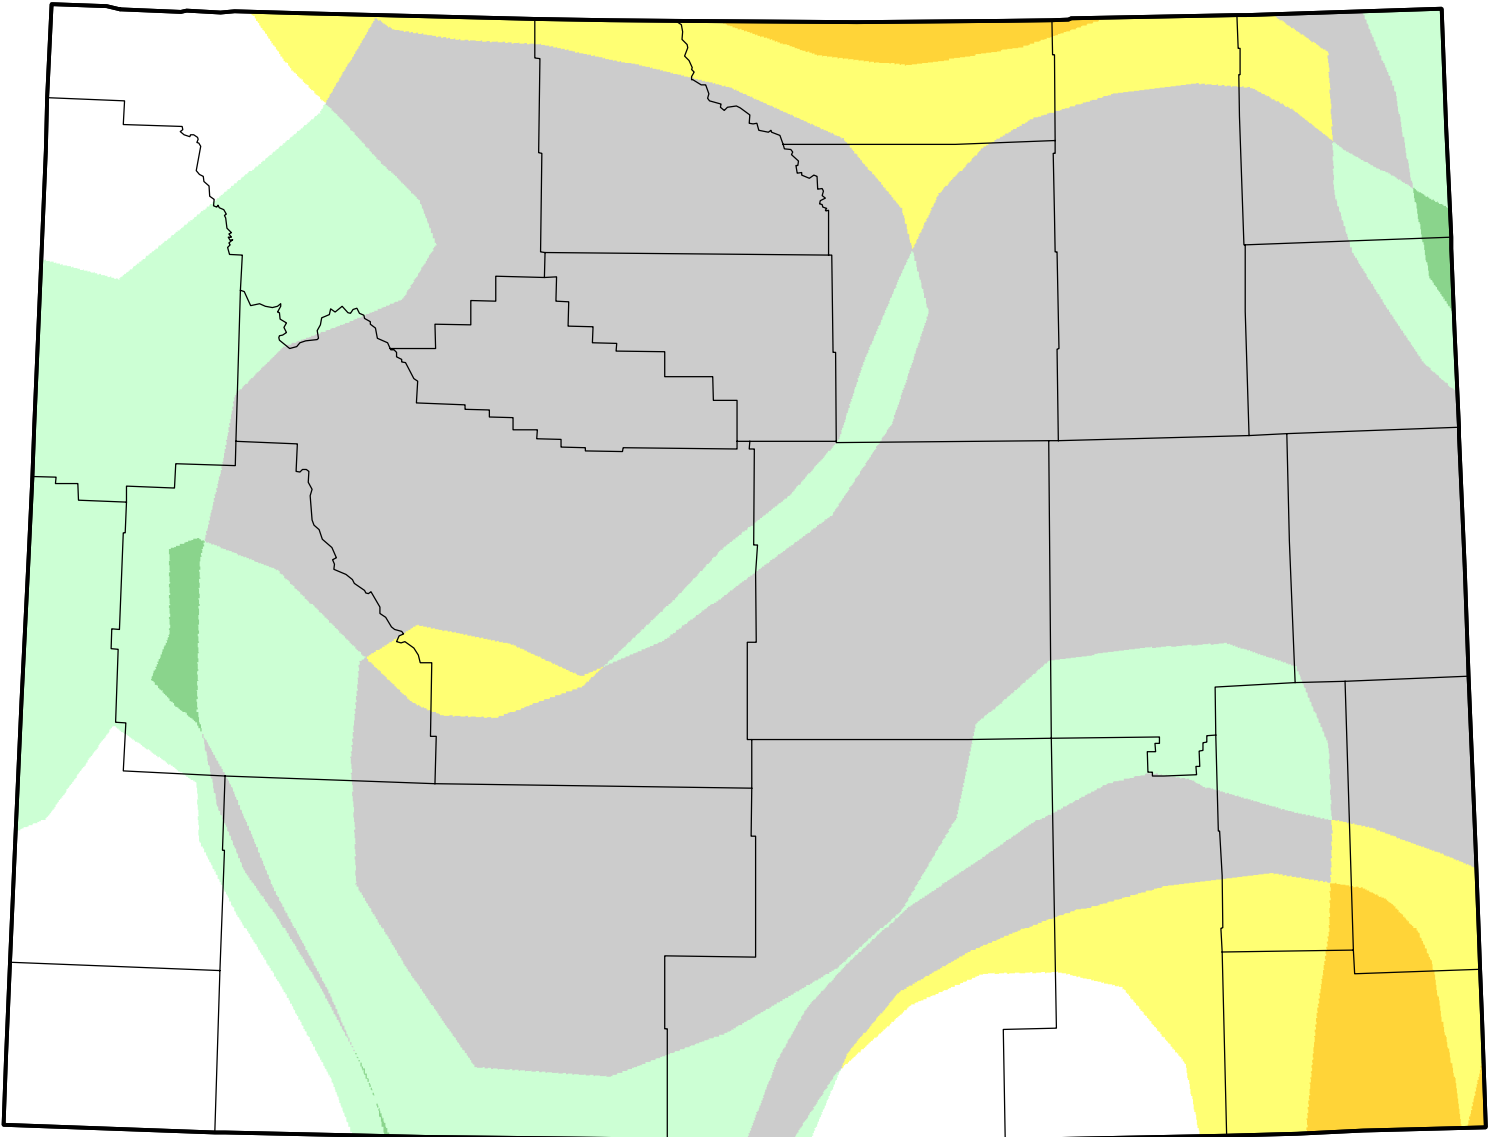

# U.S. Drought Monitor Class Change - Wyoming

Start of Calendar Year

May 23, 2006  
compared to  
January 5, 2006

[droughtmonitor.unl.edu](http://droughtmonitor.unl.edu)

- 5 Class Degradation
- 4 Class Degradation
- 3 Class Degradation
- 2 Class Degradation
- 1 Class Degradation
- No Change
- 1 Class Improvement
- 2 Class Improvement
- 3 Class Improvement
- 4 Class Improvement
- 5 Class Improvement