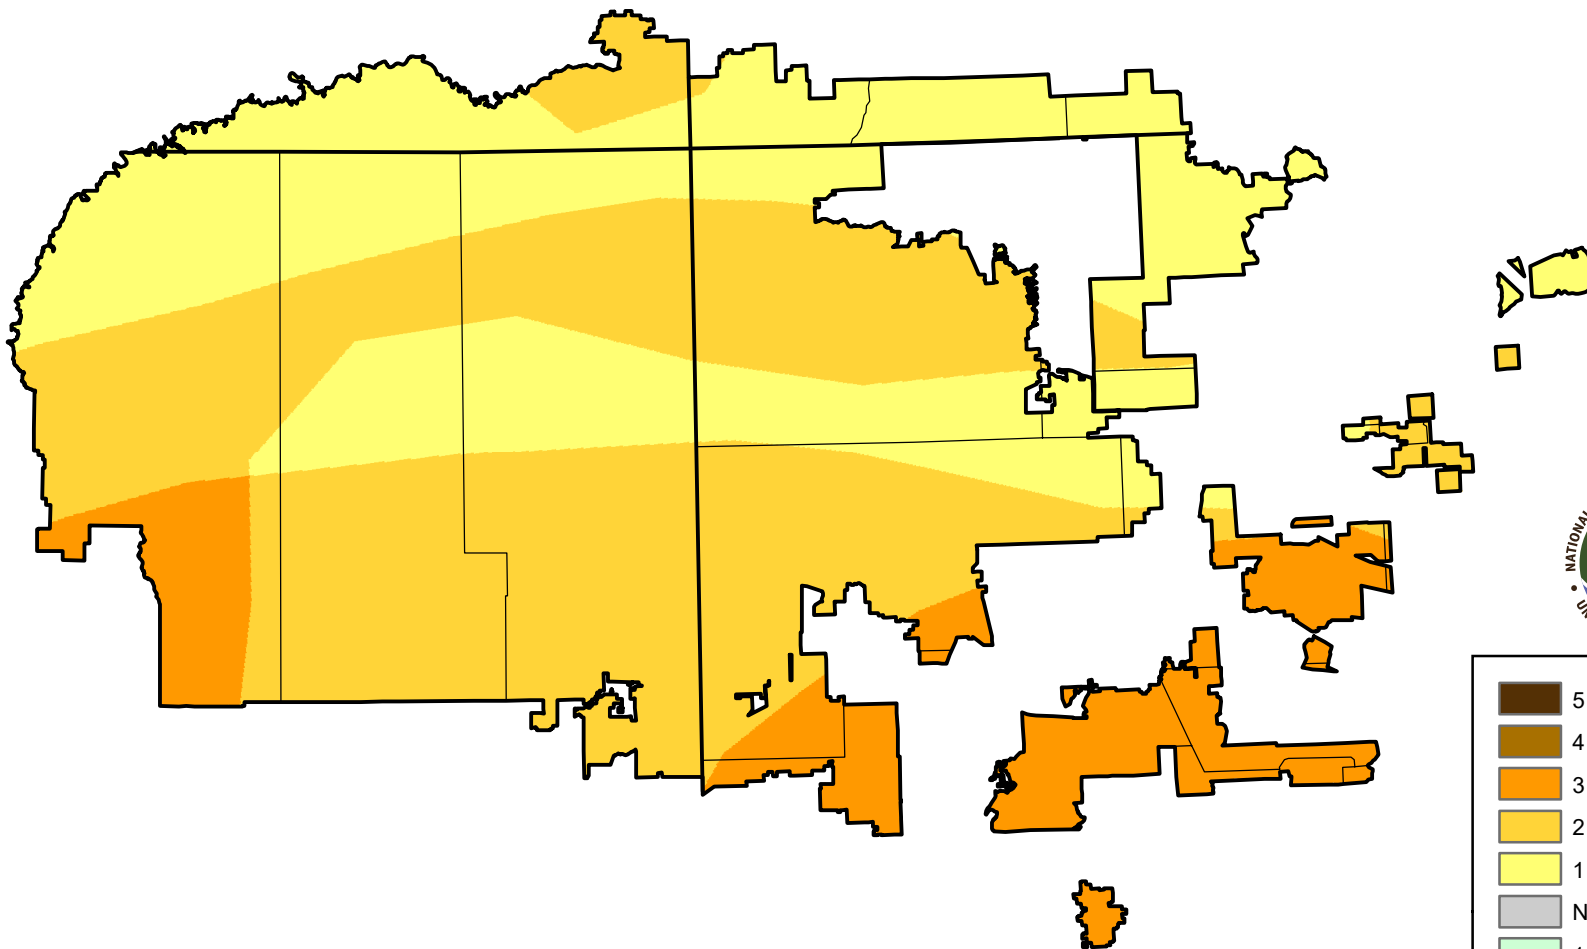

U.S. Drought Monitor Class Change - 4 Corners

Start of Calendar Year

May 30, 2006
compared to
January 5, 2006

droughtmonitor.unl.edu

-  5 Class Degradation
-  4 Class Degradation
-  3 Class Degradation
-  2 Class Degradation
-  1 Class Degradation
-  No Change
-  1 Class Improvement
-  2 Class Improvement
-  3 Class Improvement
-  4 Class Improvement
-  5 Class Improvement