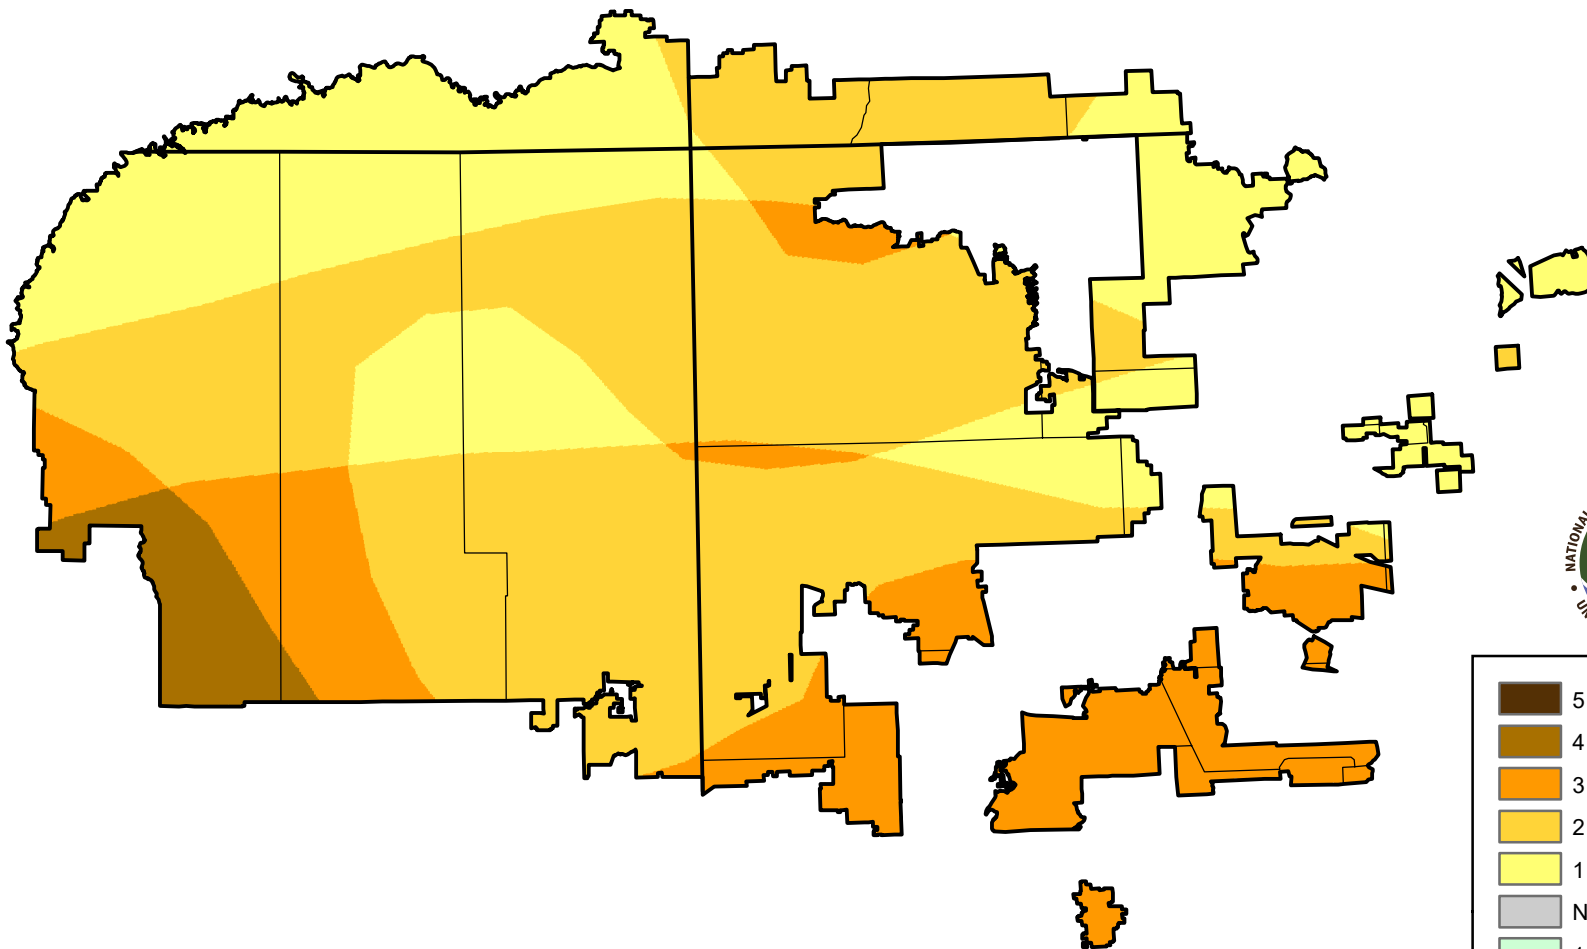

U.S. Drought Monitor Class Change - 4 Corners

Start of Water Year

May 30, 2006
compared to
September 29, 2005

droughtmonitor.unl.edu

-  5 Class Degradation
-  4 Class Degradation
-  3 Class Degradation
-  2 Class Degradation
-  1 Class Degradation
-  No Change
-  1 Class Improvement
-  2 Class Improvement
-  3 Class Improvement
-  4 Class Improvement
-  5 Class Improvement