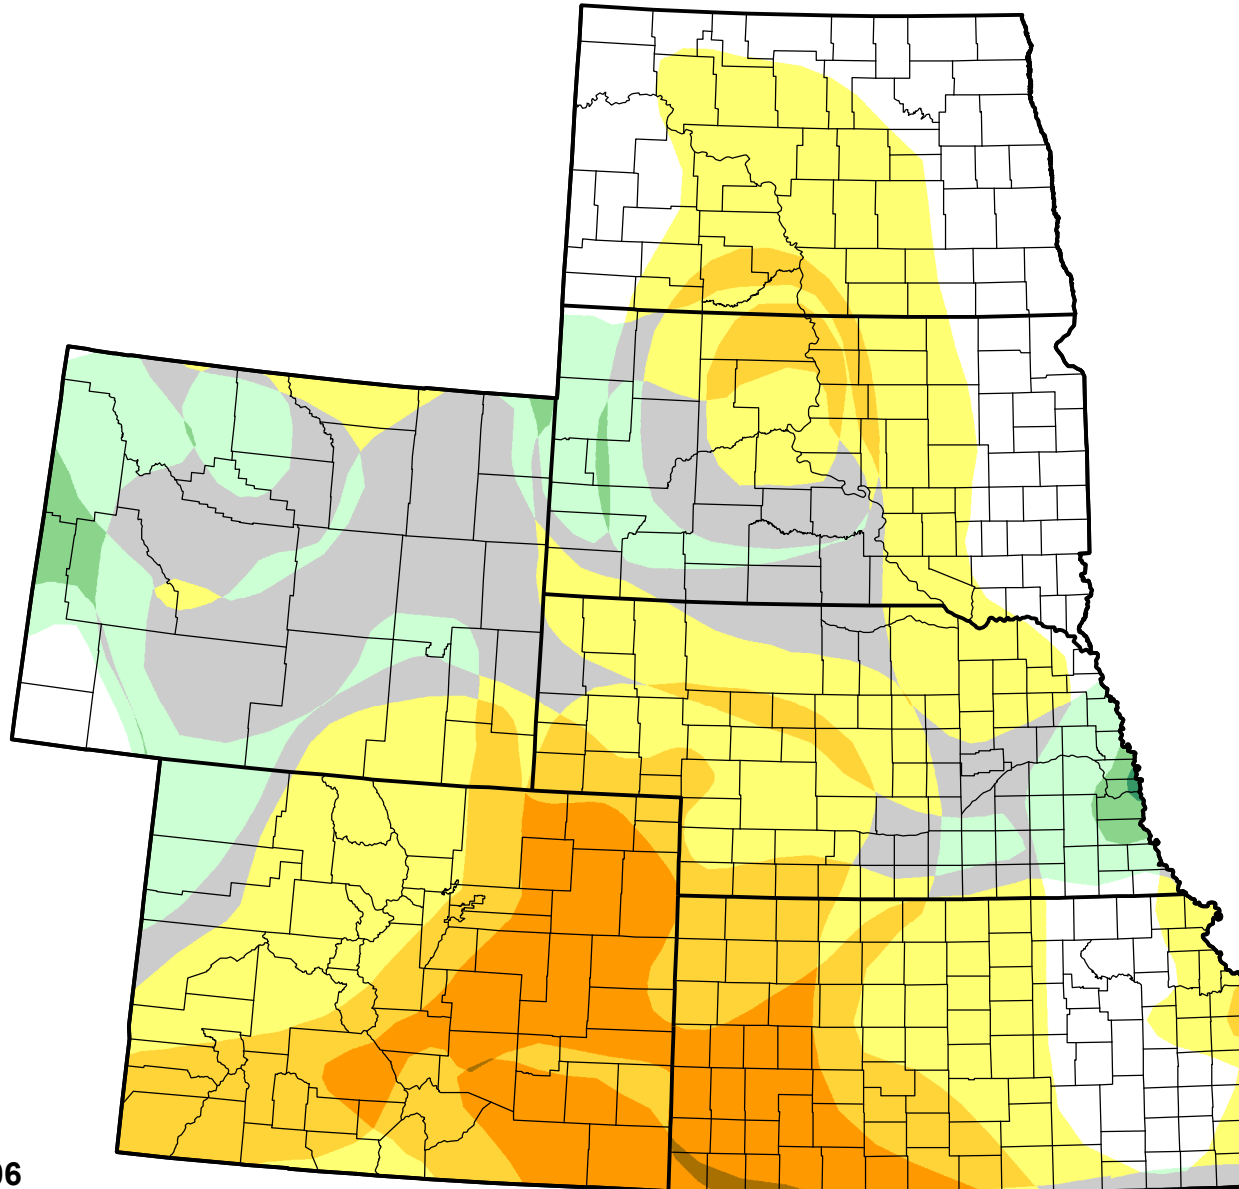

U.S. Drought Monitor Class Change - High Plains

26 Week

May 30, 2006
compared to
December 1, 2005

droughtmonitor.unl.edu

- 5 Class Degradation
- 4 Class Degradation
- 3 Class Degradation
- 2 Class Degradation
- 1 Class Degradation
- No Change
- 1 Class Improvement
- 2 Class Improvement
- 3 Class Improvement
- 4 Class Improvement
- 5 Class Improvement