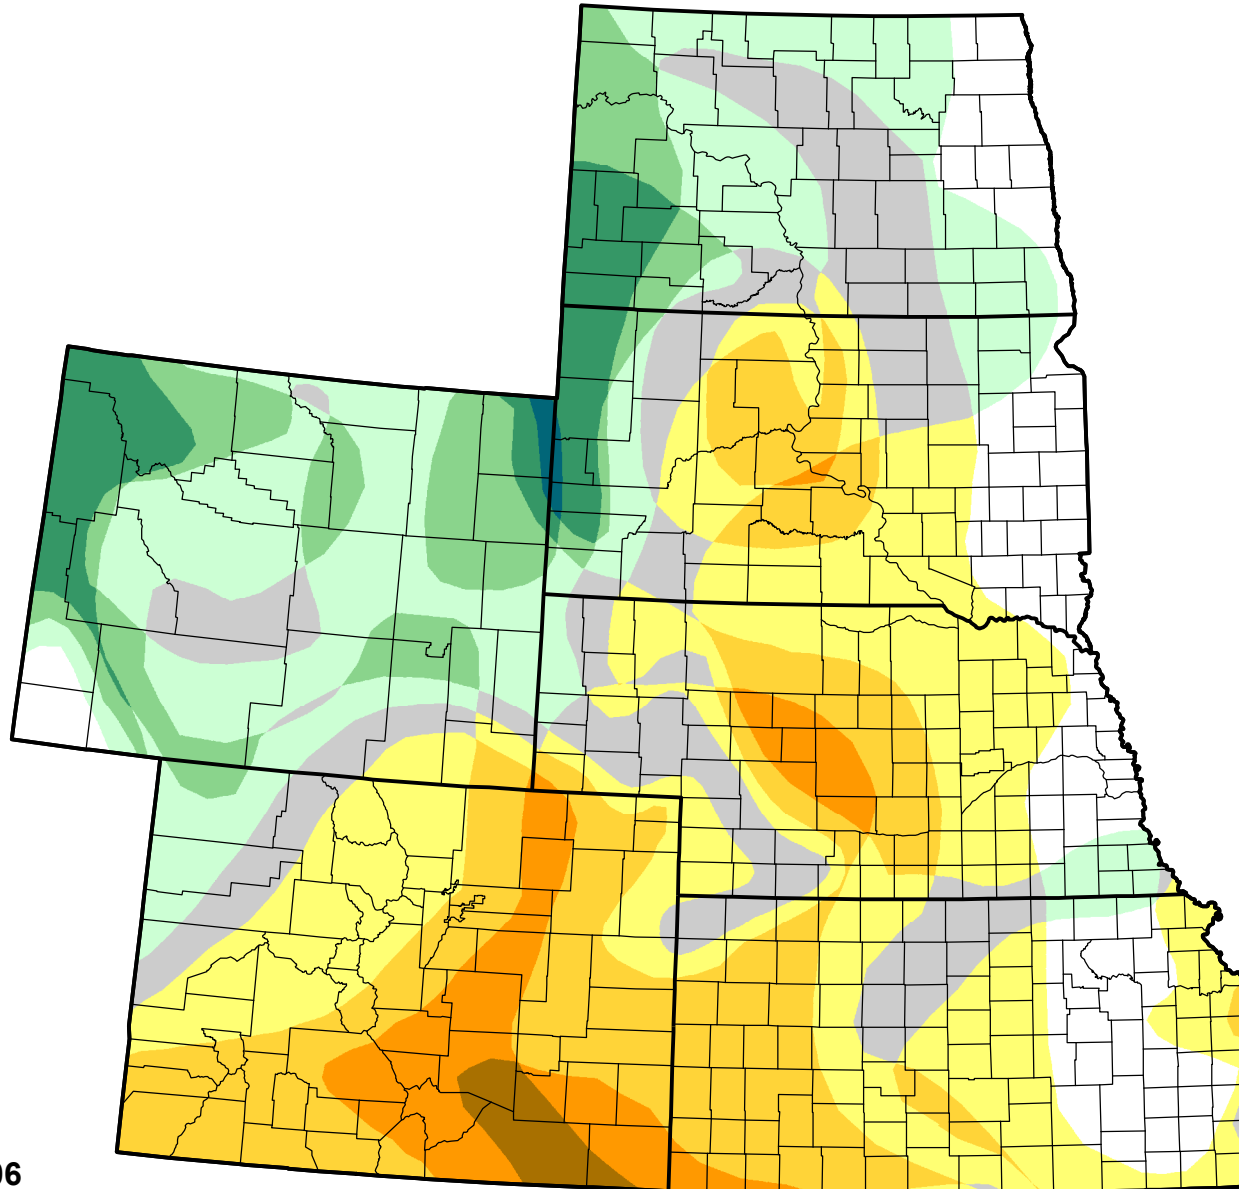

U.S. Drought Monitor Class Change - High Plains

52 Week

May 30, 2006
compared to
June 2, 2005

droughtmonitor.unl.edu

-  5 Class Degradation
-  4 Class Degradation
-  3 Class Degradation
-  2 Class Degradation
-  1 Class Degradation
-  No Change
-  1 Class Improvement
-  2 Class Improvement
-  3 Class Improvement
-  4 Class Improvement
-  5 Class Improvement