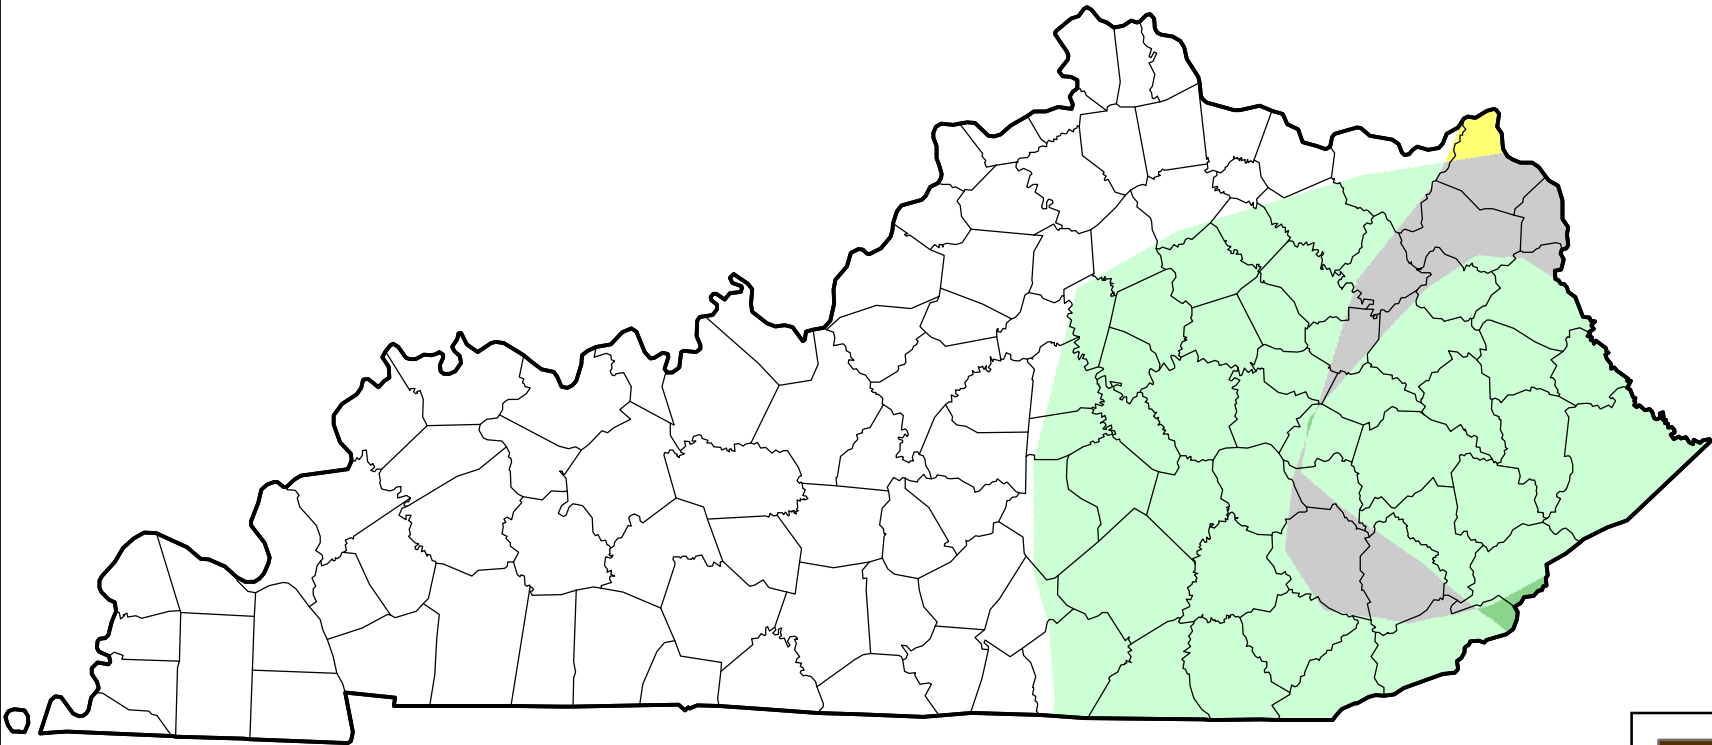

U.S. Drought Monitor Class Change - Kentucky

8 Week

May 30, 2006
compared to
April 6, 2006

droughtmonitor.unl.edu

-  5 Class Degradation
-  4 Class Degradation
-  3 Class Degradation
-  2 Class Degradation
-  1 Class Degradation
-  No Change
-  1 Class Improvement
-  2 Class Improvement
-  3 Class Improvement
-  4 Class Improvement
-  5 Class Improvement